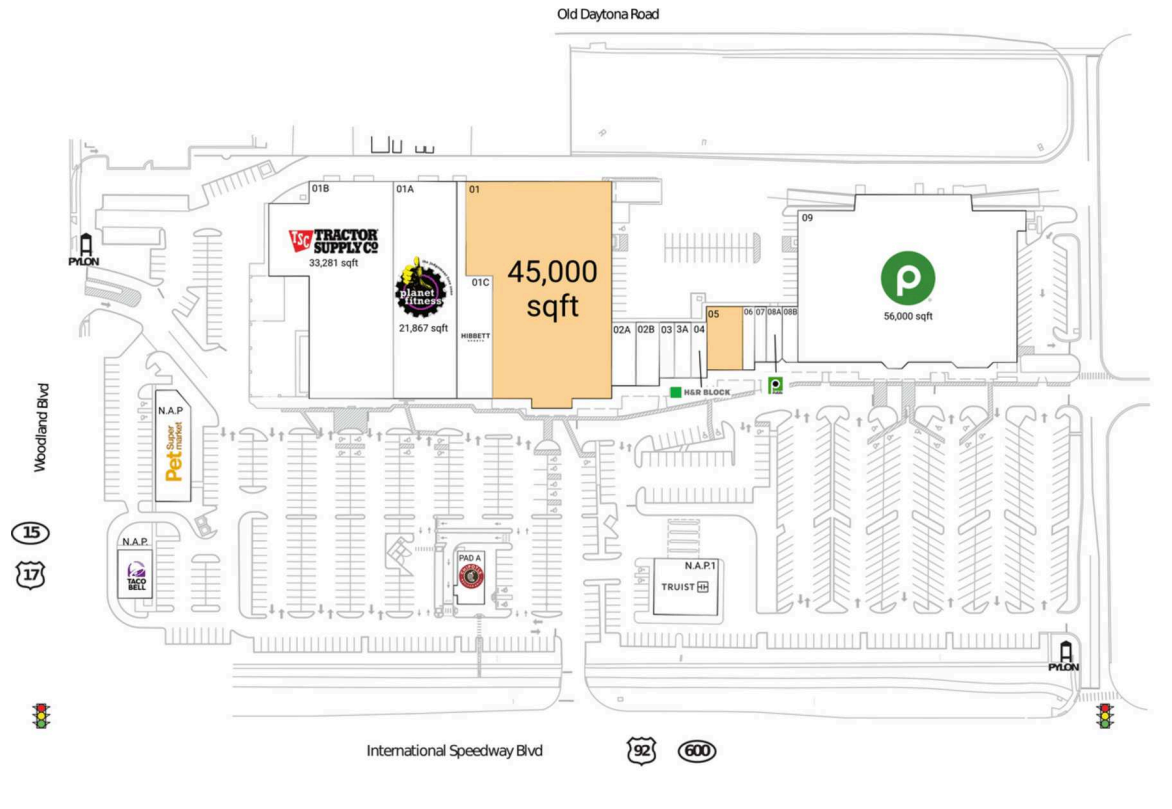

Northgate Shopping Center

Deltona-Daytona Beach-Ormond Beach, FL

29.0549, -81.3036

101 East International Speedway | DeLand, FL 32724

Center Size: 184,379 SF

Demographics	1 Mile	3 Mile	5 Mile
	4,641	43,205	69,248
	1,869	16,787	27,228
	\$63,075	\$65,923	\$71,744

Highly trafficked center with Publix, draws an estimated 7,900 visits/day and over 2.9M annual visits (based on CreditIntell)

Located near Stetson University with 4,500+ students

High visibility from 31,000+ vehicles daily at the intersection of 17/92

Proven tenant stability from a strong mix of national, regional and local retailers including Planet Fitness, Tractor Supply Co., Hibbett Sports and Hair Cuttery

Northgate Shopping Center

Deltona-Daytona Beach-Ormond Beach, FL

29.0549, -81.3036

101 East International Speedway | DeLand, FL 32724

Available Space

01	45,000 SF
05	3,600 SF

Current Retailers

N.A.P	Pet Supermarket	0 SF
N.A.P.	Taco Bell	0 SF
N.A.P.1	Truist	0 SF
PAD A	Chipotle Mexican Grill	0 SF
01A	Planet Fitness	21,867 SF
01B	Tractor Supply Company	33,281 SF
01C	Hibbett Sports	8,334 SF
02A	VPcare	2,035 SF
02B	Massage Envy	2,060 SF
03	Coast Dental	1,957 SF
3A	Poke Me Express	1,470 SF
04	H&R Block	1,400 SF
06	T&T Nail Salon	1,200 SF
07	Hair Cuttery	1,050 SF
08A	Publix Liquor	1,400 SF
08B	GNC	1,400 SF
09	Publix	56,000 SF