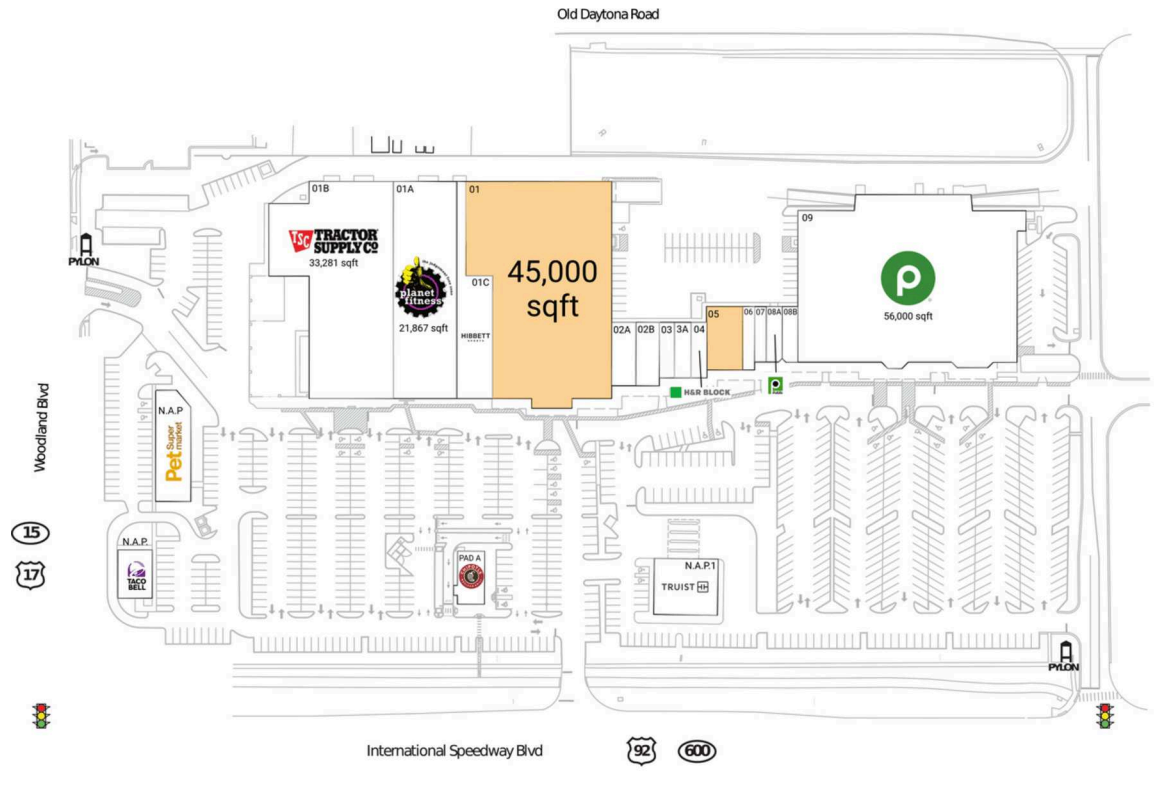

Northgate Shopping Center

Deltona-Daytona Beach-Ormond Beach, FL

29.0549, -81.3036

101 East International Speedway | DeLand, FL 32724

Center Size: 184,379 SF

Demographics	1 Mile	3 Mile	5 Mile
	4,641	43,205	69,248
	1,869	16,787	27,228
	\$63,075	\$65,923	\$71,744

Highly trafficked center with Publix, draws an estimated 7,900 visits/day and over 2.9M annual visits (based on CreditIntell)

Located near Stetson University with 4,500+ students

High visibility from 31,000+ vehicles daily at the intersection of 17/92

Proven tenant stability from a strong mix of national, regional and local retailers including Planet Fitness, Tractor Supply Co., Hibbett Sports and Hair Cuttery

Northgate Shopping Center

Deltona-Daytona Beach-Ormond Beach, FL

29.0549, -81.3036

101 East International Speedway | DeLand, FL 32724

Available Space

01	45,000 SF
05	3,600 SF

Current Retailers

N.A.P	Pet Supermarket	0 SF
N.A.P.	Taco Bell	0 SF
N.A.P.1	Truist	0 SF
PAD A	Chipotle Mexican Grill	0 SF
01A	Planet Fitness	21,867 SF
01B	Tractor Supply Company	33,281 SF
01C	Hibbett Sports	8,334 SF
02A	VIPcare	2,035 SF
02B	Massage Envy	2,060 SF
03	Coast Dental	1,957 SF
3A	Poke Me Express	1,470 SF
04	H&R Block	1,400 SF
06	T&T Nail Salon	1,200 SF
07	Hair Cuttery	1,050 SF
08A	Publix Liquor	1,400 SF
08B	GNC	1,400 SF
09	Publix	56,000 SF