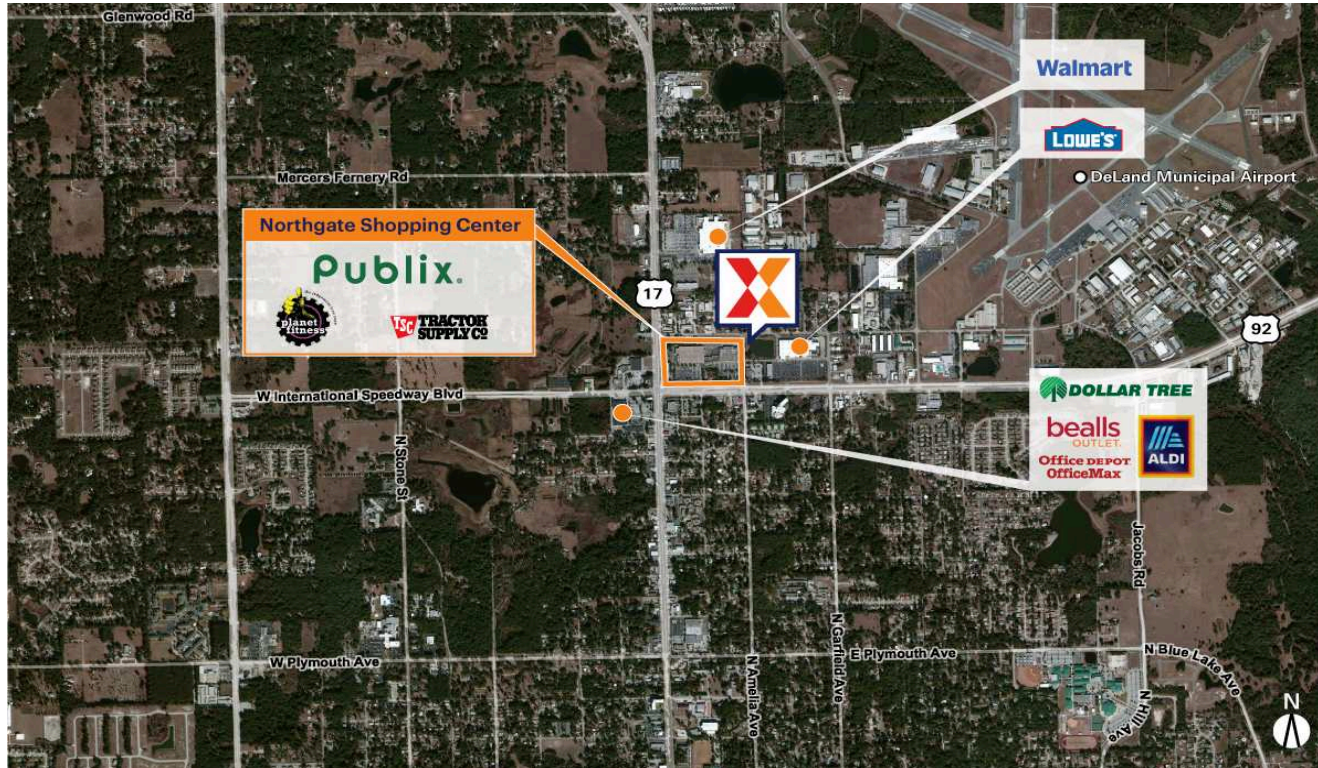

# Northgate Shopping Center

Deltona-Daytona Beach-Ormond Beach, FL

29.0549, -81.3036  
101 East International Speedway | DeLand, FL 32724

**Center Size:** 184,379 SF

Demographics	1 Mile	3 Mile	5 Mile
	4,641	43,205	69,248
	1,869	16,787	27,228
	\$63,075	\$65,923	\$71,744

Highly trafficked center with Publix, draws an estimated 7,900 visits/day and over 2.9M annual visits (based on CreditIntell)

Located near Stetson University with 4,500+ students

High visibility from 31,000+ vehicles daily at the intersection of 17/92

# Northgate Shopping Center

Deltona-Daytona Beach-Ormond Beach, FL

29.0549, -81.3036

101 East International Speedway | DeLand, FL 32724

## Current Retailers

N.A.P	Pet Supermarket	0 SF
N.A.P.	Taco Bell	0 SF
N.A.P.1	Truist	0 SF
PAD A	Chipotle Mexican Grill	0 SF
01A	Planet Fitness	21,867 SF
01B	Tractor Supply Company	33,281 SF
01C	Hibbett Sports	8,334 SF
02A	VIPcare	2,035 SF
02B	Massage Envy	2,060 SF
03	Coast Dental	1,957 SF
3A	Poke Me Express	1,470 SF
04	H&R Block	1,400 SF
06	T&T Nail Salon	1,200 SF
07	Hair Cuttery	1,050 SF
08A	Publix Liquor	1,400 SF
08B	GNC	1,400 SF
09	Publix	56,000 SF