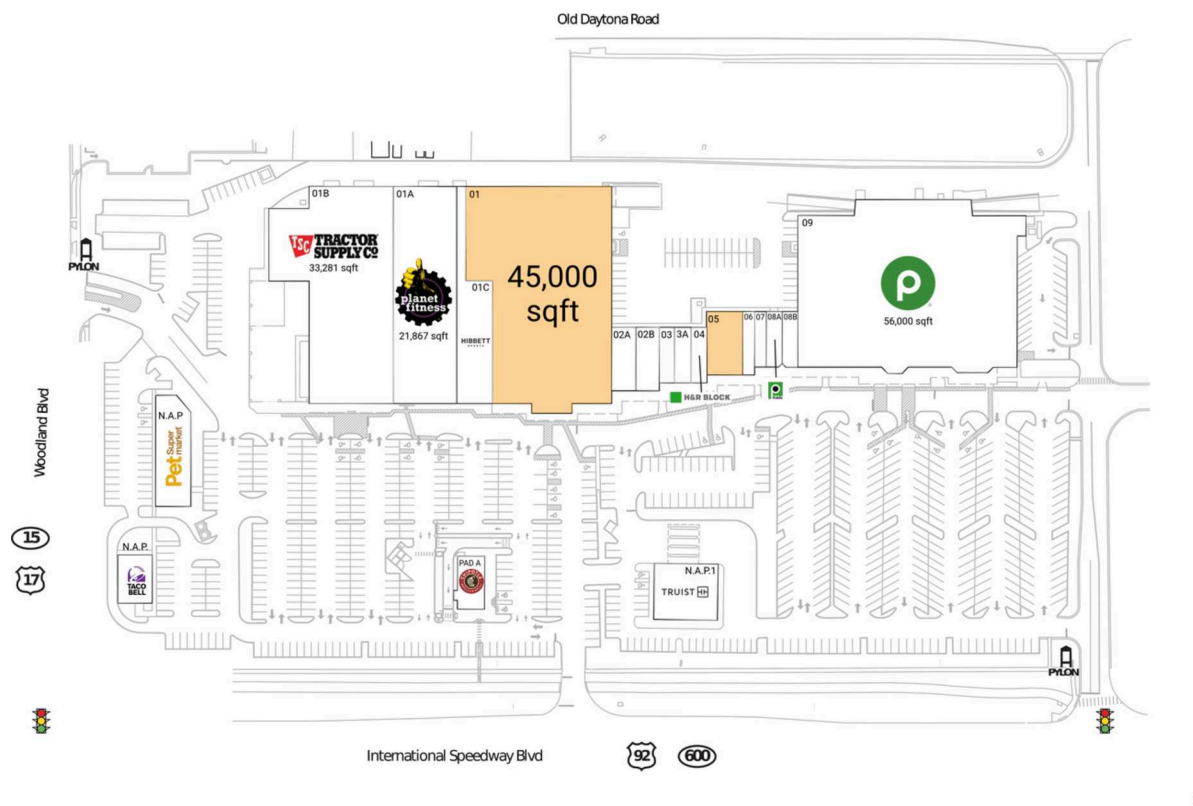

# Northgate Shopping Center

Deltona-Daytona Beach-Ormond Beach, FL

29.0549, -81.3036  
101 East International Speedway | DeLand, FL 32724

**Center Size:** 184,379 SF

Demographics	1 Mile	3 Mile	5 Mile
	4,641	43,205	69,248
	1,869	16,787	27,228
	\$63,075	\$65,923	\$71,744

Highly trafficked center with Publix, draws an estimated 7,900 visits/day and over 2.9M annual visits (based on CreditIntell)

Located near Stetson University with 4,500+ students

High visibility from 31,000+ vehicles daily at the intersection of 17/92

## Available Space

01	45,000 SF
05	3,600 SF

## Current Retailers

N.A.P	Pet Supermarket	0 SF
N.A.P.	Taco Bell	0 SF
N.A.P.1	Truist	0 SF
PAD A	Chipotle Mexican Grill	0 SF
01A	Planet Fitness	21,867 SF
01B	Tractor Supply Company	33,281 SF
01C	Hibbett Sports	8,334 SF
02A	VIPcare	2,035 SF
02B	Massage Envy	2,060 SF
03	Coast Dental	1,957 SF
3A	Poke Me Express	1,470 SF
04	H&R Block	1,400 SF
06	T&T Nail Salon	1,200 SF
07	Hair Cuttery	1,050 SF
08A	Publix Liquor	1,400 SF
08B	GNC	1,400 SF
09	Publix	56,000 SF