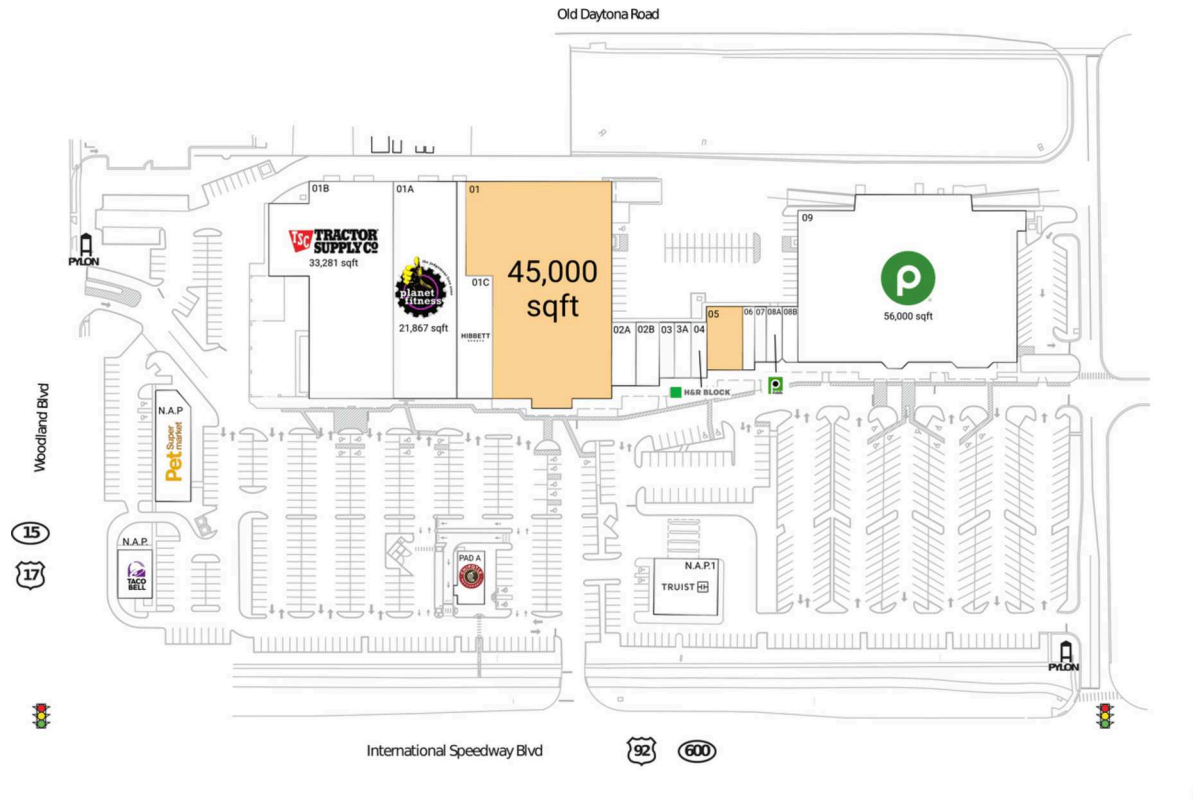

Northgate Shopping Center

Deltona-Daytona Beach-Ormond Beach, FL

29.0549, -81.3036
101 East International Speedway | Deland, FL 32724

Available Space

| | |
|----|-----------|
| 01 | 45,000 SF |
| 05 | 3,600 SF |

Current Retailers

| | | |
|---------|------------------------|-----------|
| N.A.P | Pet Supermarket | 0 SF |
| N.A.P. | Taco Bell | 0 SF |
| N.A.P.1 | Truist | 0 SF |
| PAD A | Chipotle Mexican Grill | 0 SF |
| 01A | Planet Fitness | 21,867 SF |
| 01B | Tractor Supply Company | 33,281 SF |
| 01C | Hibbett Sports | 8,334 SF |
| 02A | VIPcare | 2,035 SF |
| 02B | Massage Envy | 2,060 SF |
| 03 | Coast Dental | 1,957 SF |
| 3A | Poke Me Express | 1,470 SF |
| 04 | H&R Block | 1,400 SF |
| 06 | T&T Nail Salon | 1,200 SF |
| 07 | Hair Cuttery | 1,050 SF |
| 08A | Publix Liquor | 1,400 SF |
| 08B | GNC | 1,400 SF |
| 09 | Publix | 56,000 SF |