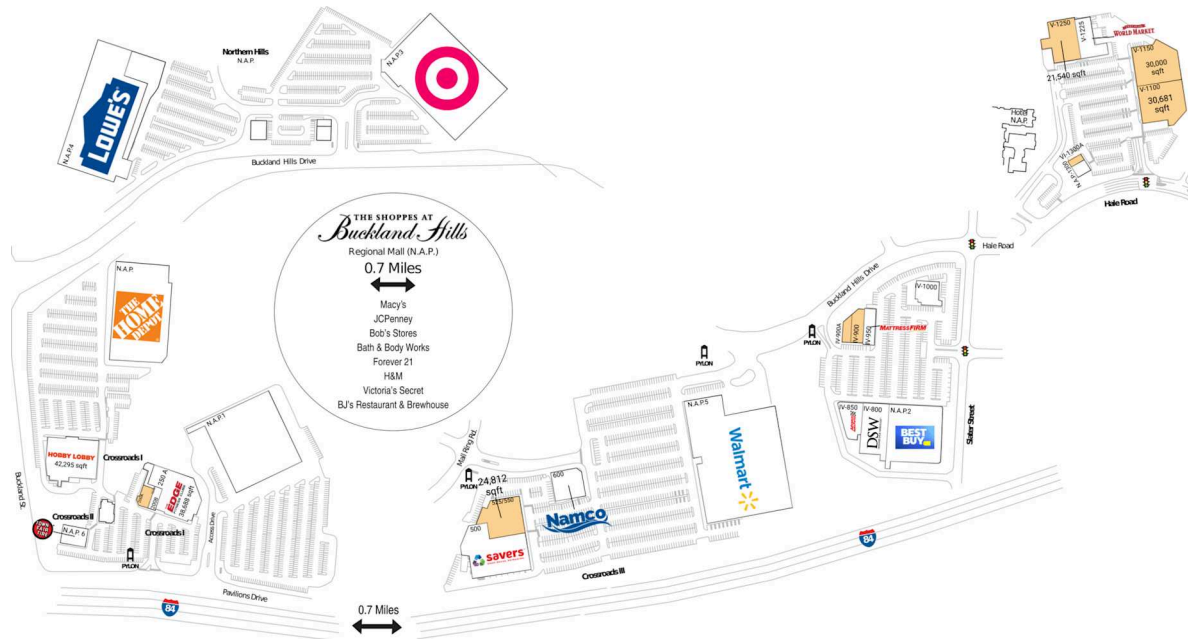

The Manchester Collection

Hartford-East Hartford-Middletown, CT

41.8034, -72.5513

432 Buckland Hills Drive | Manchester, CT 06042-8755

Available Space

IV-900	6,000 SF
IV-900A	2,500 SF
V-1100	30,681 SF
V-1150	30,000 SF
V-1250	21,540 SF
VI-1300A	1,685 SF
200A	4,553 SF
525/550	24,812 SF

Current Retailers

IV-1000	Fontera Grill	7,342 SF
IV-800	DSW	20,000 SF
IV-850	Advance Auto Parts	10,888 SF
IV-950	Mattress Firm	4,640 SF
N.A.P.	The Home Depot	0 SF
N.A.P. 6	Town Fair Tire	0 SF
N.A.P.-1300	Kaoud Oriental Rugs	0 SF
N.A.P.1	N.A.P.	0 SF
N.A.P.2	Best Buy	0 SF
N.A.P.3	Target	0 SF
N.A.P.4	Lowe's	0 SF
N.A.P.5	Walmart	0 SF
V-1225	Cost Plus World Market	16,710 SF
100	Hobby Lobby	42,295 SF
200B	Total Fitness Equipment	3,000 SF
250 A	Edge Fitness	38,688 SF
500	Savers	30,000 SF
600	Namco	12,000 SF