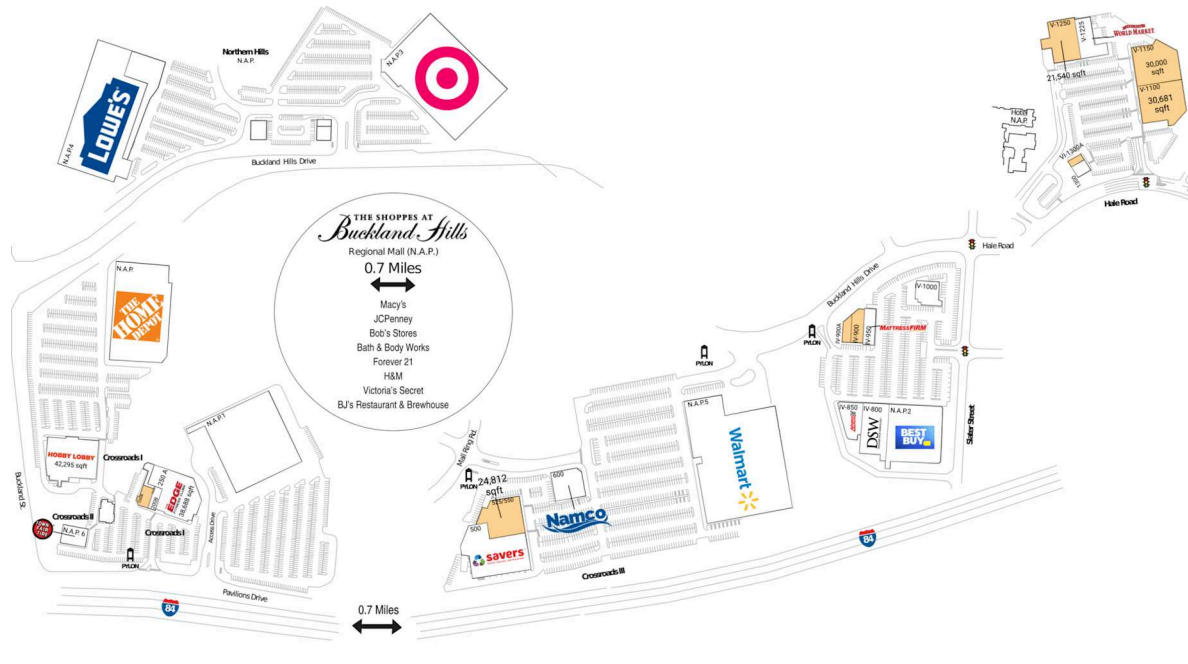

The Manchester Collection

Hartford-East Hartford-Middletown, CT

41.8034, -72.5513

432 Buckland Hills Drive | Manchester, CT 06042-8755

Available Space

IV-900	6,000 SF
IV-900A	2,500 SF
V-1100	30,681 SF
V-1150	30,000 SF
V-1250	21,540 SF
VI-1300A	1,685 SF
200A	4,553 SF
525/550	24,812 SF

Current Retailers

IV-1000	Fontera Grill	7,342 SF
IV-800	DSW	20,000 SF
IV-850	Advance Auto Parts	10,888 SF
IV-950	Mattress Firm	4,640 SF
N.A.P.	The Home Depot	0 SF
N.A.P. 6	Town Fair Tire	0 SF
N.A.P.1	N.A.P.	0 SF
N.A.P.2	Best Buy	0 SF
N.A.P.3	Target	0 SF
N.A.P.4	Lowe's	0 SF
N.A.P.5	Walmart	0 SF
V-1225	Cost Plus World Market	16,710 SF
100	Hobby Lobby	42,295 SF
200B	Total Fitness Equipment	3,000 SF
250 A	Edge Fitness	38,688 SF
500	Savers	30,000 SF
600	Namco	12,000 SF
1300	Kaoud Oriental Rugs	0 SF