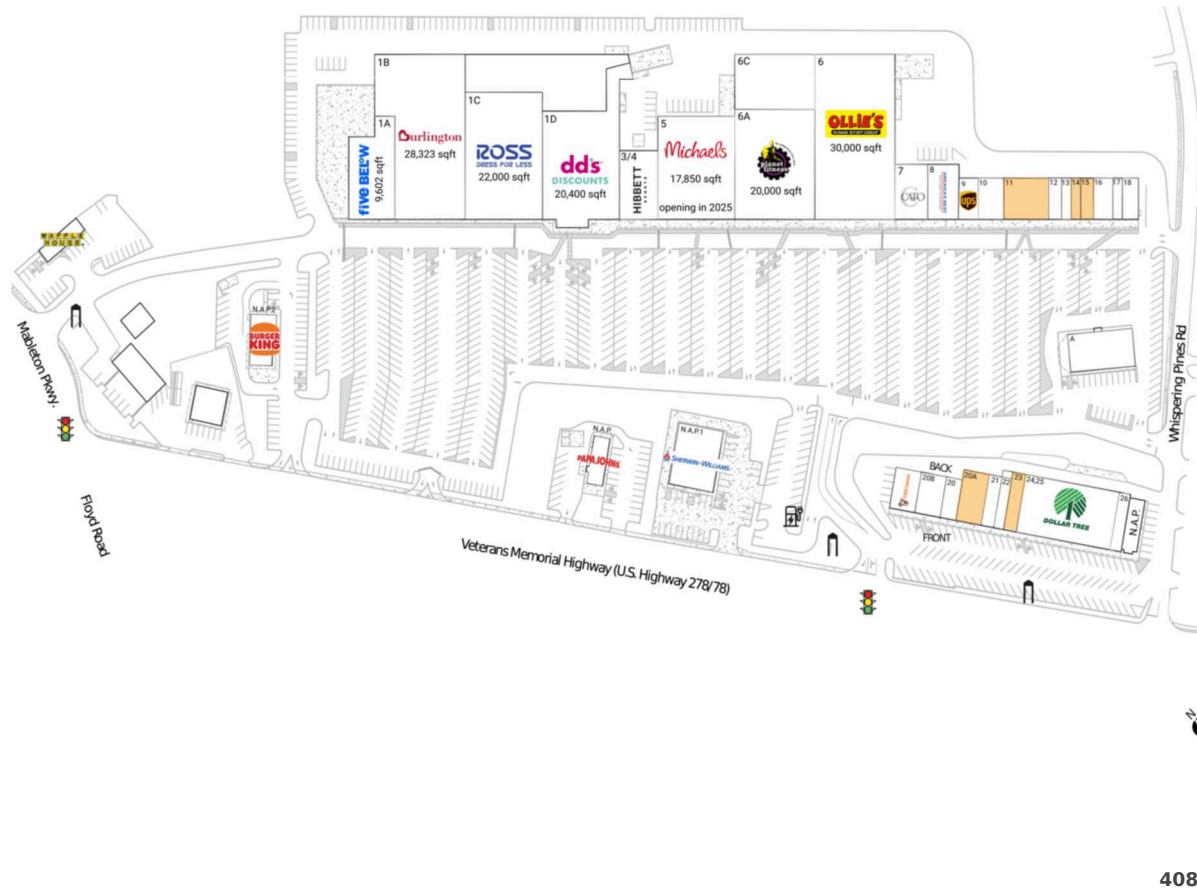

The Village at Mableton

Atlanta-Sandy Springs-Roswell, GA

33.8175, -84.5797
5590 Mableton Parkway SW | Mableton, GA 30126

Available Space

11	4,200 SF
14	900 SF
15	1,200 SF
20A	2,998 SF
23	1,720 SF

Current Retailers

A	Sky Restaurant Bar & Grill	5,388 SF
N.A.P.	Papa John's	0 SF
N.A.P.1	Sherwin-Williams	0 SF
N.A.P.2	Burger King	0 SF
N.A.P.3	Waffle House	0 SF
1A	Five Below	9,602 SF
1B	Burlington	28,323 SF
1C	Ross Dress For Less	22,000 SF
1D	Dd's Discounts	20,400 SF
3/4	Hibbett Sports	6,000 SF
5	Michaels	17,850 SF
6	Ollie's	30,000 SF
6A	Planet Fitness	20,000 SF
6C	DashMart	10,000 SF
7	Cato	4,000 SF
8	America's Best Contacts & Eyeglasses	4,000 SF
9	The UPS Store	1,800 SF
10	La Michoacana Iconic Ice Cream	2,400 SF
12	CorTech Staffing	1,200 SF
13	Paradise Smoothie Juice Bar	900 SF
16	Cobb Medical Institute	1,800 SF
17	Ally Hair & Beauty Salon	900 SF
18	Moore Diagnostic Laboratory	1,500 SF
19A	Little Caesars Pizza	2,400 SF
20	Kissed Hair Collections LLC	1,418 SF
20B	Perfect Polish Nail Lounge	2,400 SF
21	Sonturk Insurance Agency	1,540 SF
22	Century Construction & Technologies	1,200 SF
24,25	Dollar Tree	12,612 SF
26	Edible Endeavors	1,510 SF