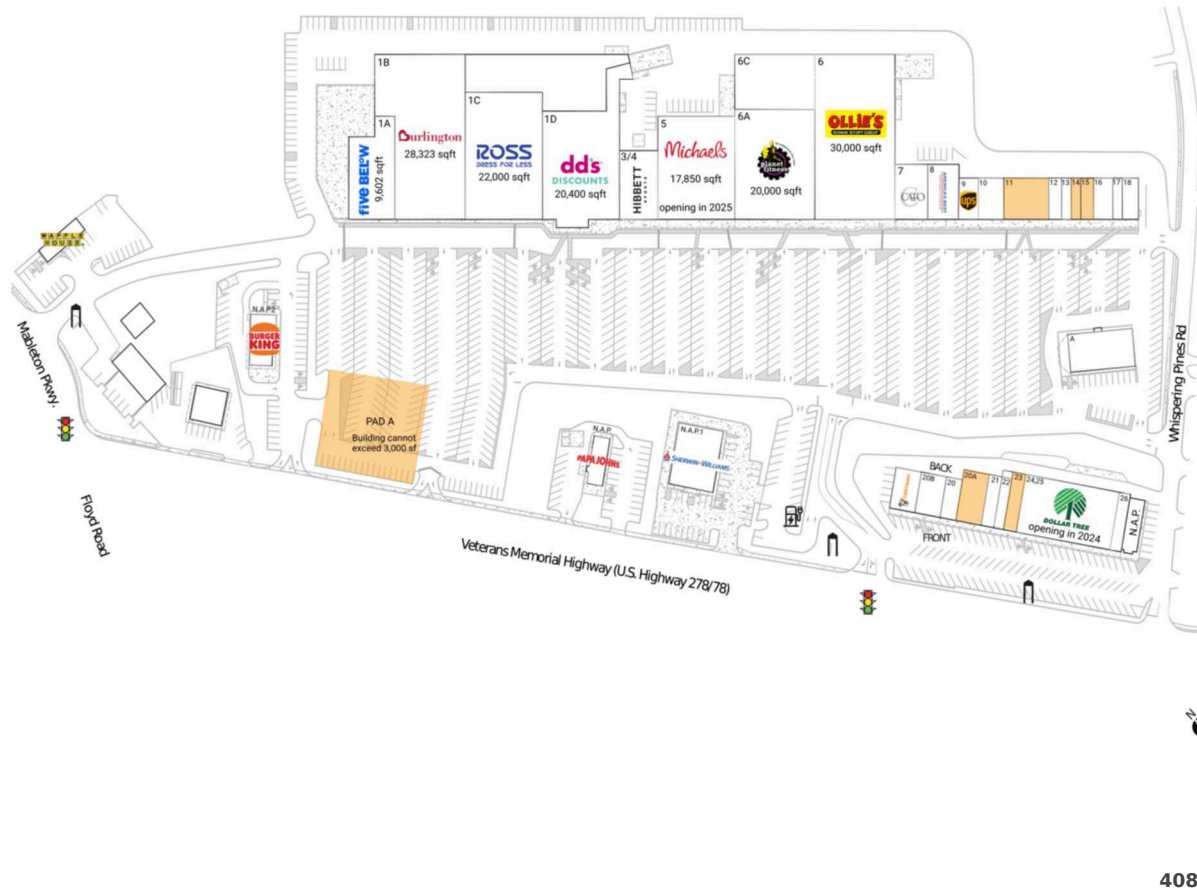

The Village at Mableton

Atlanta-Sandy Springs-Alpharetta, GA

33.8175, -84.5797
5590 Mableton Parkway SW | Mableton, GA 30126

Available Space

PAD A	0 SF
11	4,200 SF
14	900 SF
15	1,200 SF
20A	2,998 SF
23	1,720 SF

Current Retailers

A	Sky Restaurant Bar & Grill	5,388 SF
N.A.P.	Papa John's	0 SF
N.A.P.1	Sherwin-Williams	0 SF
N.A.P.2	Burger King	0 SF
N.A.P.3	Waffle House	0 SF
1A	Five Below	9,602 SF
1B	Burlington	28,323 SF
1C	Ross Dress For Less	22,000 SF
1D	Dd's Discounts	20,400 SF
3/4	Hibbett Sports	6,000 SF
5	Michaels	17,850 SF
6	Ollie's	30,000 SF
6A	Planet Fitness	20,000 SF
6C	DashMart	10,000 SF
7	Cato	4,000 SF
8	America's Best Contacts & Eyeglasses	4,000 SF
9	The UPS Store	1,800 SF
10	La Michoacana Iconic Ice Cream	2,400 SF
12	CorTech Staffing	1,200 SF
13	Paradise Smoothie Juice Bar	900 SF
16	Cobb Medical Institute	1,800 SF
17	Ally Hair & Beauty Salon	900 SF
18	Moore Diagnostic Laboratory	1,500 SF
19A	Little Caesars Pizza	2,400 SF
20	Kissed Hair Collections LLC	1,418 SF
20B	Perfect Polish Nail Lounge	2,400 SF
21	Sonturk Insurance Agency	1,540 SF
22	Century Construction & Technologies	1,200 SF
24,25	Dollar Tree	12,612 SF
26	Edible Endeavors	1,510 SF