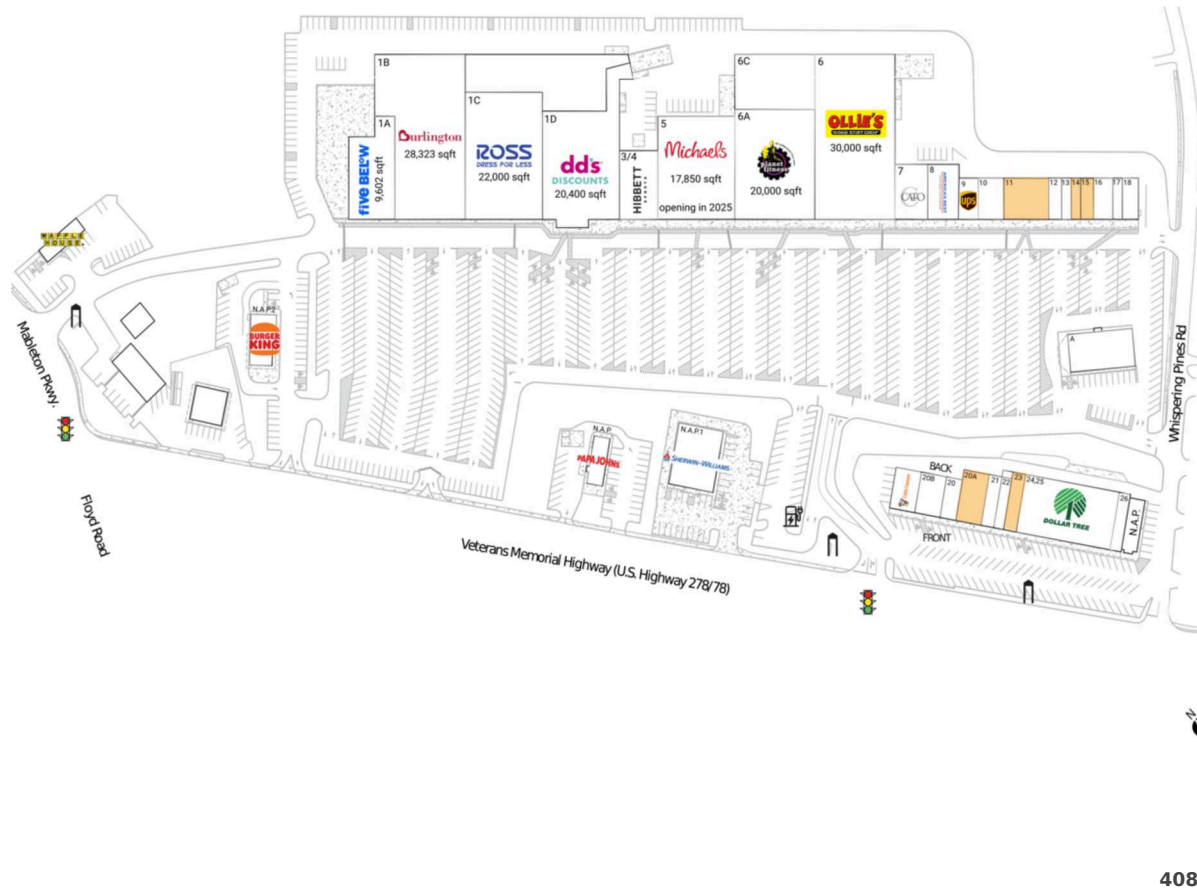

The Village at Mableton

Atlanta-Sandy Springs-Roswell, GA

33.8175, -84.5797
5590 Mableton Parkway SW | Mableton, GA 30126

Available Space

11	4,200 SF
14	900 SF
15	1,200 SF
20A	2,998 SF
23	1,720 SF

Current Retailers

A	Sky Restaurant Bar & Grill	5,388 SF
N.A.P.	Papa John's	0 SF
N.A.P.1	Sherwin-Williams	0 SF
N.A.P.2	Burger King	0 SF
N.A.P.3	Waffle House	0 SF
1A	Five Below	9,602 SF
1B	Burlington	28,323 SF
1C	Ross Dress For Less	22,000 SF
1D	Dd's Discounts	20,400 SF
3/4	Hibbett Sports	6,000 SF
5	Michaels	17,850 SF
6	Ollie's	30,000 SF
6A	Planet Fitness	20,000 SF
6C	DashMart	10,000 SF
7	Cato	4,000 SF
8	America's Best Contacts & Eyeglasses	4,000 SF
9	The UPS Store	1,800 SF
10	La Michoacana Iconic Ice Cream	2,400 SF
12	CorTech Staffing	1,200 SF
13	Paradise Smoothie Juice Bar	900 SF
16	Cobb Medical Institute	1,800 SF
17	Ally Hair & Beauty Salon	900 SF
18	Moore Diagnostic Laboratory	1,500 SF
19A	Little Caesars Pizza	2,400 SF
20	Kissed Hair Collections LLC	1,418 SF
20B	Perfect Polish Nail Lounge	2,400 SF
21	Sonturk Insurance Agency	1,540 SF
22	Century Construction & Technologies	1,200 SF
24,25	Dollar Tree	12,612 SF
26	Edible Endeavors	1,510 SF