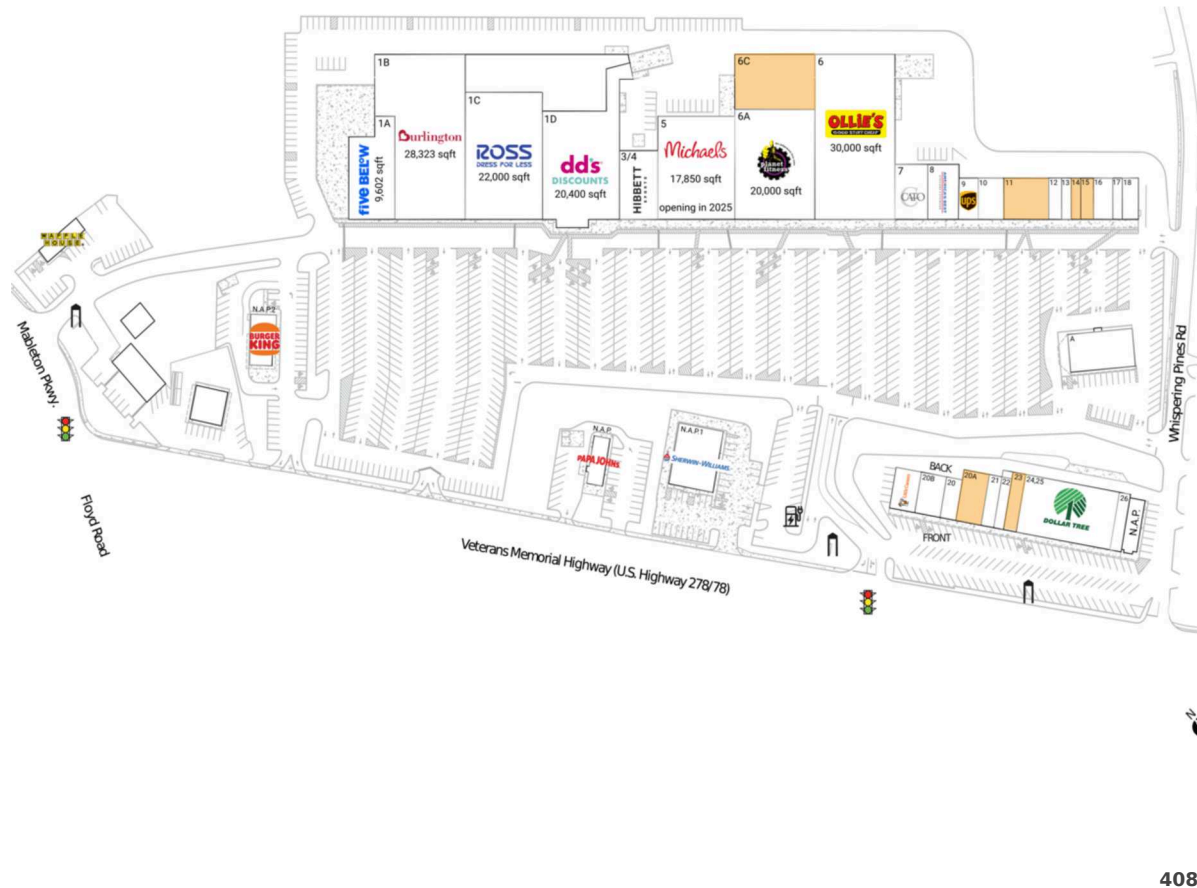

The Village at Mableton

Atlanta-Sandy Springs-Roswell, GA

33.8175, -84.5797
5590 Mableton Parkway SW | Mableton, GA 30126

Available Space

| | |
|-----|-----------|
| 6C | 10,000 SF |
| 11 | 4,200 SF |
| 14 | 900 SF |
| 15 | 1,200 SF |
| 20A | 2,998 SF |
| 23 | 1,720 SF |

Current Retailers

| | | |
|---------|--------------------------------------|-----------|
| A | Sky Restaurant Bar & Grill | 5,388 SF |
| N.A.P. | Papa John's | 0 SF |
| N.A.P.1 | Sherwin-Williams | 0 SF |
| N.A.P.2 | Burger King | 0 SF |
| N.A.P.3 | Waffle House | 0 SF |
| 1A | Five Below | 9,602 SF |
| 1B | Burlington | 28,323 SF |
| 1C | Ross Dress For Less | 22,000 SF |
| 1D | Dd's Discounts | 20,400 SF |
| 3/4 | Hibbett Sports | 6,000 SF |
| 5 | Michaels | 17,850 SF |
| 6 | Ollie's | 30,000 SF |
| 6A | Planet Fitness | 20,000 SF |
| 7 | Cato | 4,000 SF |
| 8 | America's Best Contacts & Eyeglasses | 4,000 SF |
| 9 | The UPS Store | 1,800 SF |
| 10 | La Michoacana Iconic Ice Cream | 2,400 SF |
| 12 | CorTech Staffing | 1,200 SF |
| 13 | Paradise Smoothie Juice Bar | 900 SF |
| 16 | Cobb Medical Institute | 1,800 SF |
| 17 | Ally Hair & Beauty Salon | 900 SF |
| 18 | Moore Diagnostic Laboratory | 1,500 SF |
| 19A | Little Caesars Pizza | 2,400 SF |
| 20 | Kissed Hair Collections LLC | 1,418 SF |
| 20B | Perfect Polish Nail Lounge | 2,400 SF |
| 21 | Sonturk Insurance Agency | 1,540 SF |
| 22 | Century Construction & Technologies | 1,200 SF |
| 24,25 | Dollar Tree | 12,612 SF |
| 26 | Edible Endeavors | 1,510 SF |