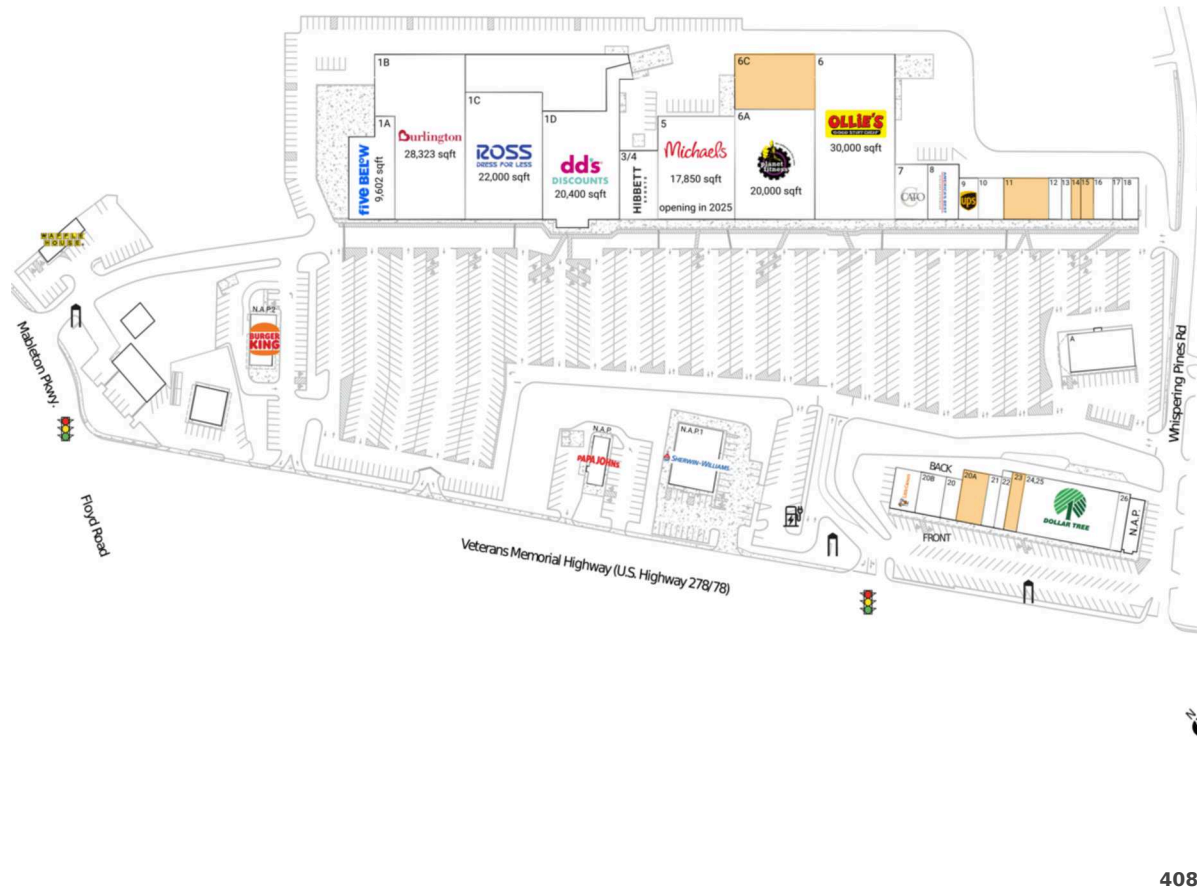

# The Village at Mableton

Atlanta-Sandy Springs-Roswell, GA

33.8175, -84.5797  
5590 Mableton Parkway SW | Mableton, GA 30126

## Available Space

6C	10,000 SF
11	4,200 SF
14	900 SF
15	1,200 SF
20A	2,998 SF
23	1,720 SF

## Current Retailers

A	Sky Restaurant Bar & Grill	5,388 SF
N.A.P.	Papa John's	0 SF
N.A.P.1	Sherwin-Williams	0 SF
N.A.P.2	Burger King	0 SF
N.A.P.3	Waffle House	0 SF
1A	Five Below	9,602 SF
1B	Burlington	28,323 SF
1C	Ross Dress For Less	22,000 SF
1D	Dd's Discounts	20,400 SF
3/4	Hibbett Sports	6,000 SF
5	Michaels	17,850 SF
6	Ollie's	30,000 SF
6A	Planet Fitness	20,000 SF
7	Cato	4,000 SF
8	America's Best Contacts & Eyeglasses	4,000 SF
9	The UPS Store	1,800 SF
10	La Michoacana Iconic Ice Cream	2,400 SF
12	CorTech Staffing	1,200 SF
13	Paradise Smoothie Juice Bar	900 SF
16	Cobb Medical Institute	1,800 SF
17	Ally Hair & Beauty Salon	900 SF
18	Moore Diagnostic Laboratory	1,500 SF
19A	Little Caesars Pizza	2,400 SF
20	Kissed Hair Collections LLC	1,418 SF
20B	Perfect Polish Nail Lounge	2,400 SF
21	Sonturk Insurance Agency	1,540 SF
22	Century Construction & Technologies	1,200 SF
24,25	Dollar Tree	12,612 SF
26	Edible Endeavors	1,510 SF