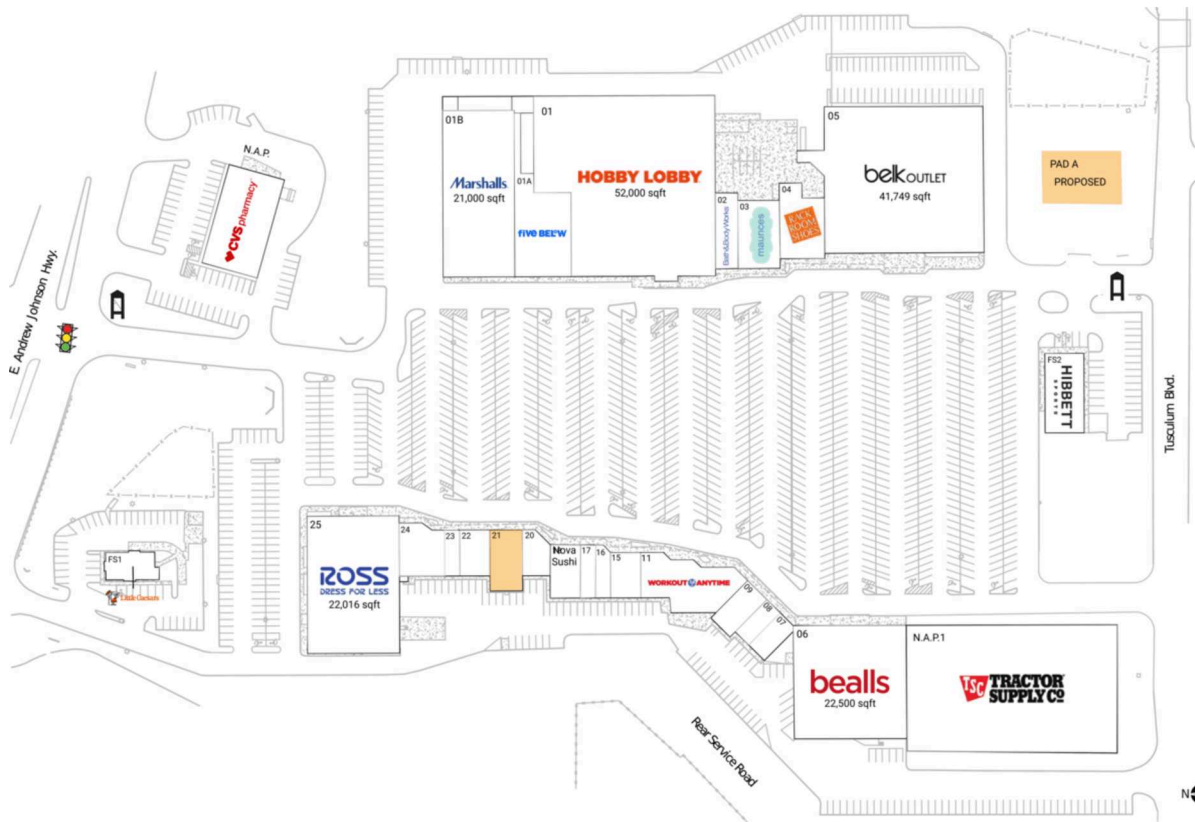

Greeneville Commons

Greeneville, TN

36.1743, -82.7965
1317-1386 Tusculum Blvd | Greeneville, TN 37745

1072

Available Space

| | |
|-------|----------|
| PAD A | 0 SF |
| 21 | 3,467 SF |

Current Retailers

| | | |
|---------|--------------------------------|-----------|
| FS1 | Little Caesars Pizza | 2,500 SF |
| FS2 | Hibbett Sports | 5,500 SF |
| N.A.P. | CVS/Pharmacy | 0 SF |
| N.A.P.1 | Tractor Supply Company | 0 SF |
| 01 | Hobby Lobby | 52,000 SF |
| 01A | Five Below | 9,000 SF |
| 01B | Marshalls | 21,000 SF |
| 02 | Bath & Body Works | 3,000 SF |
| 03 | Maurices | 4,950 SF |
| 04 | Rack Room Shoes | 5,400 SF |
| 05 | Belk Outlet | 41,749 SF |
| 06 | Bealls | 22,500 SF |
| 07 | The Brew Spot | 1,680 SF |
| 08 | Q Nails | 1,500 SF |
| 09 | PT Solutions Physical Therapy | 2,450 SF |
| 11 | Workout Anytime | 7,767 SF |
| 15 | Xfinity | 2,400 SF |
| 16 | Farm Bureau Insurance | 1,350 SF |
| 17 | Pals | 1,400 SF |
| 18 | Nova Sushi | 2,800 SF |
| 20 | GNC | 2,160 SF |
| 22 | Casa Nostra Italian Restaurant | 2,400 SF |
| 23 | China Chef | 1,200 SF |
| 24 | Monterrey Mexican Restaurant | 3,950 SF |
| 25 | Ross Dress For Less | 22,016 SF |