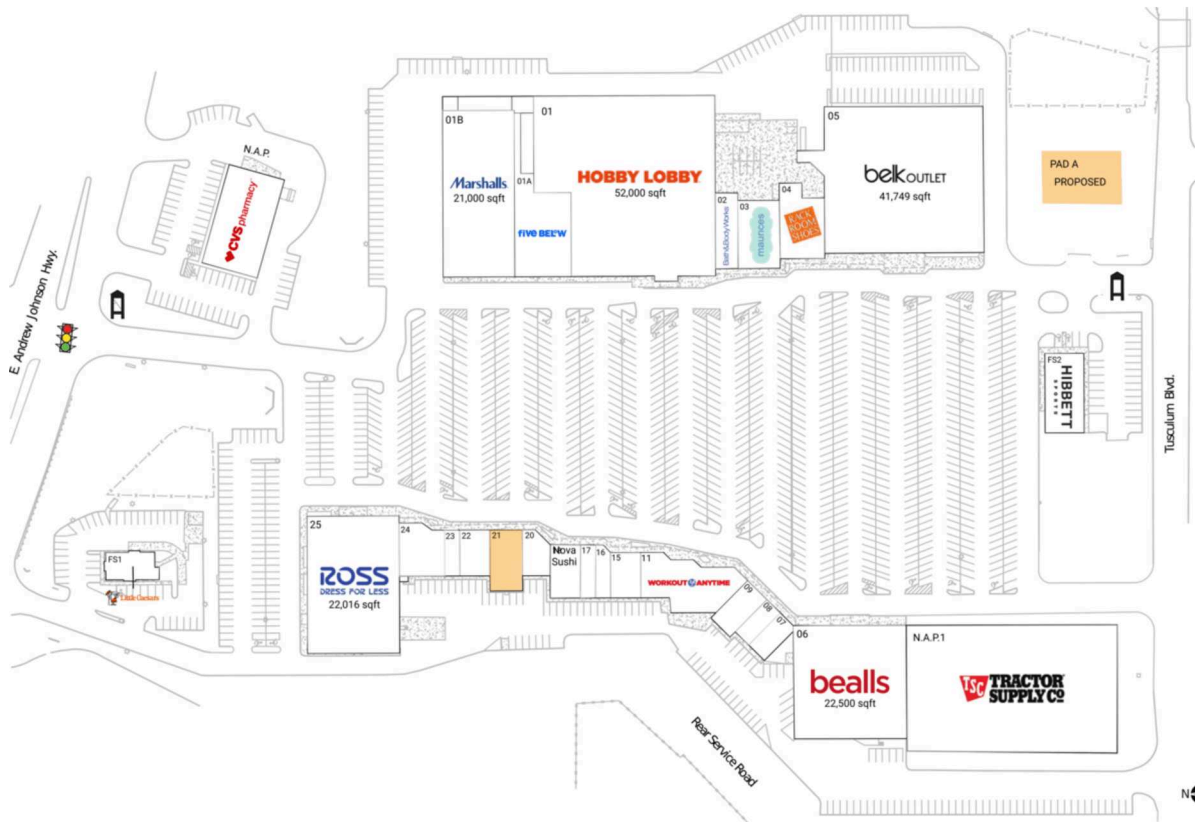

Greeneville Commons

Greeneville, TN

36.1743, -82.7965
1317-1386 Tusculum Blvd | Greeneville, TN 37745

1072

Available Space

PAD A	0 SF
21	3,467 SF

Current Retailers

FS1	Little Caesars Pizza	2,500 SF
FS2	Hibbett Sports	5,500 SF
N.A.P.	CVS/Pharmacy	0 SF
N.A.P.1	Tractor Supply Company	0 SF
01	Hobby Lobby	52,000 SF
01A	Five Below	9,000 SF
01B	Marshalls	21,000 SF
02	Bath & Body Works	3,000 SF
03	Maurices	4,950 SF
04	Rack Room Shoes	5,400 SF
05	Belk Outlet	41,749 SF
06	Bealls	22,500 SF
07	The Brew Spot	1,680 SF
08	Q Nails	1,500 SF
09	PT Solutions Physical Therapy	2,450 SF
11	Workout Anytime	7,767 SF
15	Xfinity	2,400 SF
16	Farm Bureau Insurance	1,350 SF
17	Pals	1,400 SF
18	Nova Sushi	2,800 SF
20	GNC	2,160 SF
22	Casa Nostra Italian Restaurant	2,400 SF
23	China Chef	1,200 SF
24	Monterrey Mexican Restaurant	3,950 SF
25	Ross Dress For Less	22,016 SF