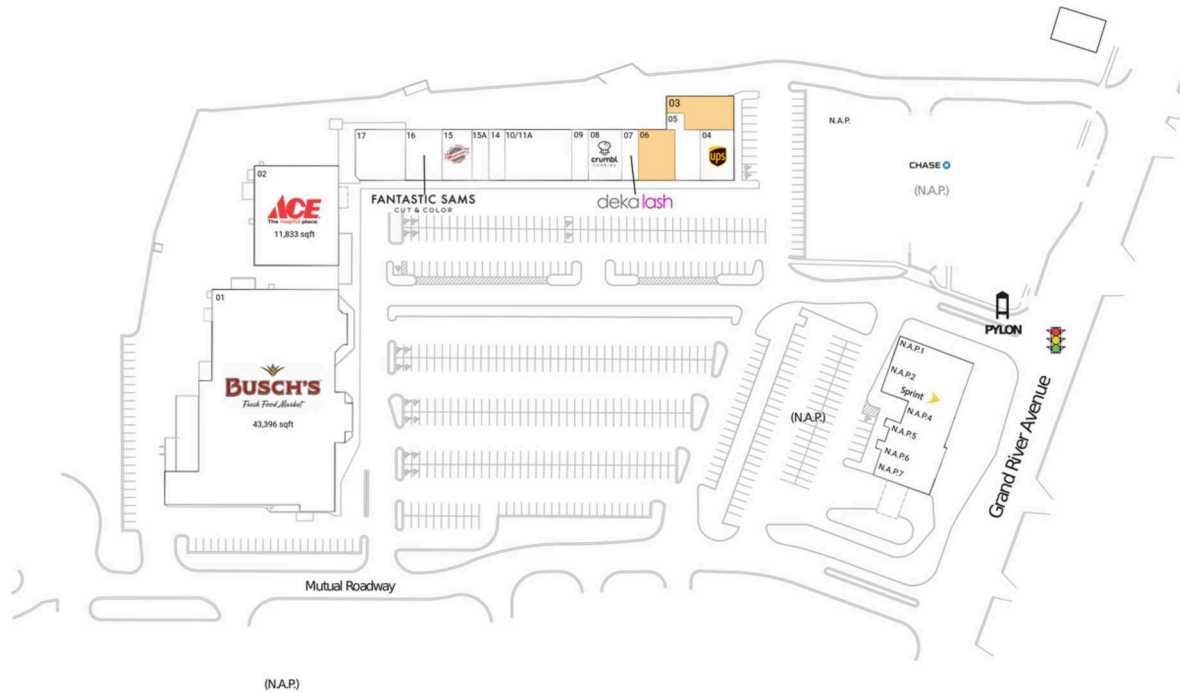

Grand Crossing

Detroit-Warren-Dearborn, MI

42.5205, -83.7655

9864-9870 E. Grand River | Brighton, MI 48116

Available Space

03	2,800 SF
06	2,400 SF

Current Retailers

N.A.P.	Chase	0 SF
N.A.P.1	Wong Express House	0 SF
N.A.P.2	Sprint	0 SF
N.A.P.4	Edward Jones	0 SF
N.A.P.5	Tubby's Sandwich Shop	0 SF
N.A.P.6	N.A.P.6	0 SF
N.A.P.7	Grand Traverse Pie Co.	0 SF
01	Busch's	43,396 SF
02	Ace Hardware	11,833 SF
04	The UPS Store	2,400 SF
05	Poke' Fresh	2,200 SF
07	Deka Lash	1,200 SF
08	Crumbl Cookies	2,400 SF
09	Elevate Chiropractic	1,200 SF
10/11A	Soccer World	4,800 SF
14	GNC	1,160 SF
15	Mancino's Of Brighton	2,160 SF
15A	Healthy's Of Brighton	1,200 SF
16	Fantastic Sams	2,640 SF
17	Company K Dance Studio	3,600 SF