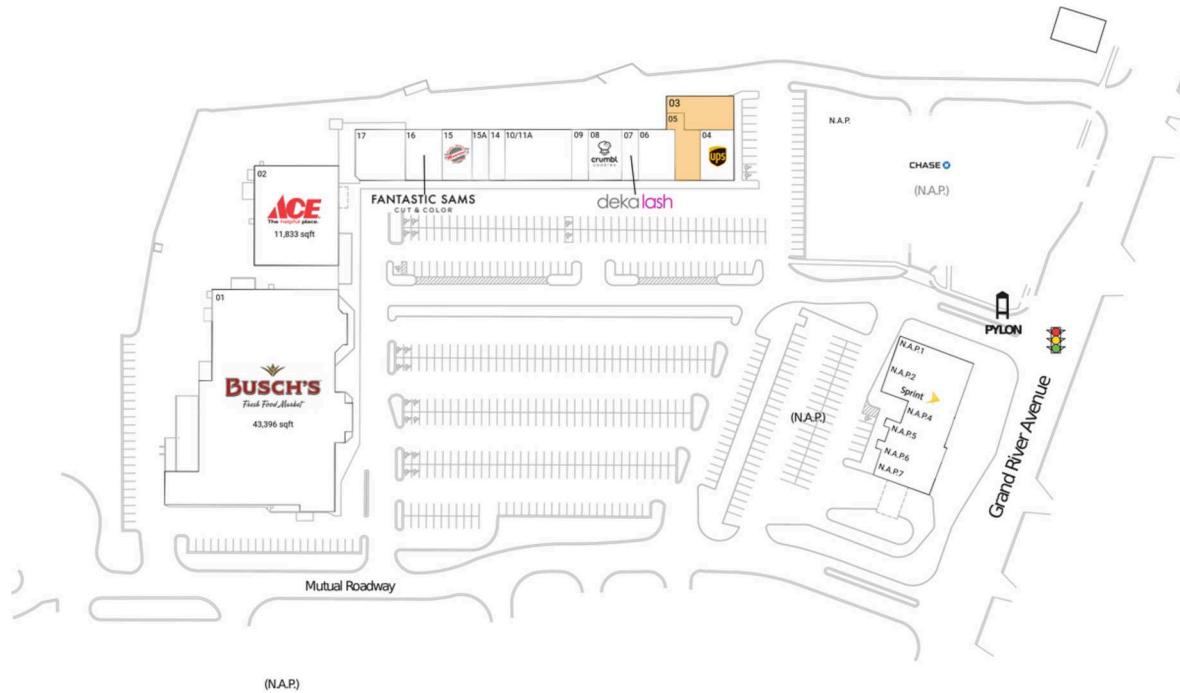

Grand Crossing

Detroit-Warren-Dearborn, MI

42.5205, -83.7655
9864-9870 E. Grand River | Brighton, MI 48116

Available Space

03	2,800 SF
05	2,200 SF

Current Retailers

N.A.P.	Chase	0 SF
N.A.P.1	Wong Express House	0 SF
N.A.P.2	Sprint	0 SF
N.A.P.4	Edward Jones	0 SF
N.A.P.5	Tubby's Sandwich Shop	0 SF
N.A.P.6	N.A.P.6	0 SF
N.A.P.7	Grand Traverse Pie Co.	0 SF
01	Busch's	43,396 SF
02	Ace Hardware	11,833 SF
04	The UPS Store	2,400 SF
06	Nothing Bundt Cakes	2,400 SF
07	Deka Lash	1,200 SF
08	Crumbl Cookies	2,400 SF
09	Elevate Chiropractic	1,200 SF
10/11A	Soccer World	4,800 SF
14	GNC	1,160 SF
15	Mancino's Of Brighton	2,160 SF
15A	Healthy's Of Brighton	1,200 SF
16	Fantastic Sams	2,640 SF
17	Company K Dance Studio	3,600 SF