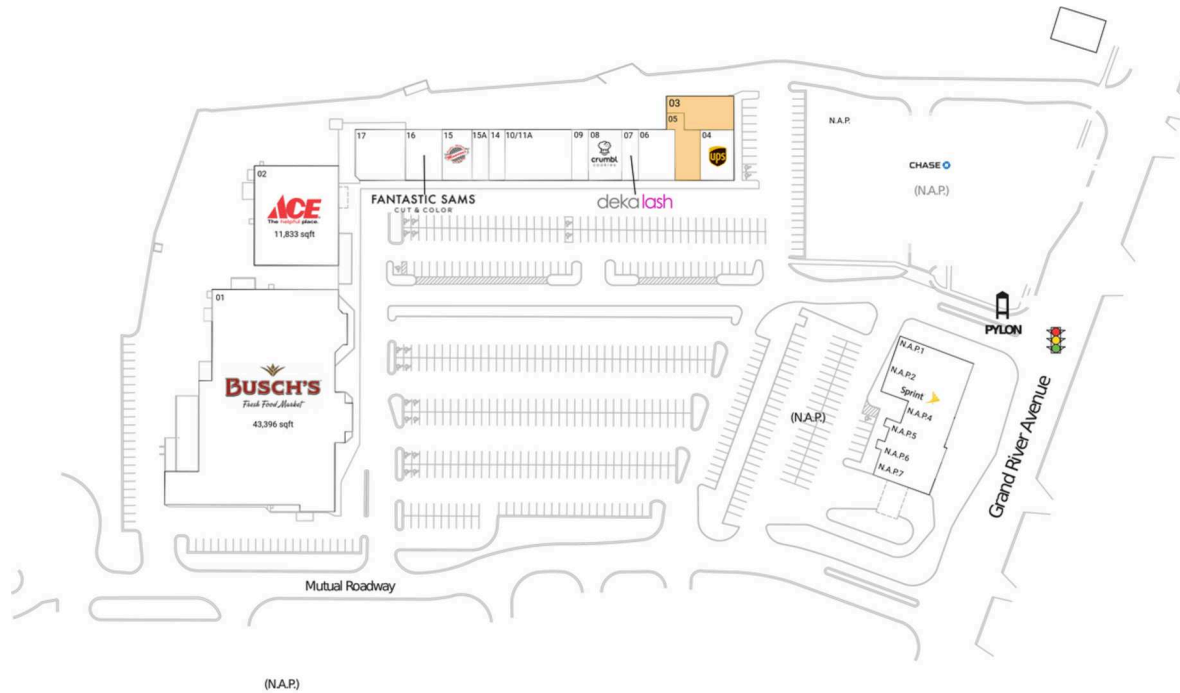

# Grand Crossing

Detroit-Warren-Dearborn, MI

42.5205, -83.7655  
9864-9870 E. Grand River | Brighton, MI 48116

## Available Space

03	2,800 SF
05	2,200 SF

## Current Retailers

N.A.P.	Chase	0 SF
N.A.P.1	Wong Express House	0 SF
N.A.P.2	Sprint	0 SF
N.A.P.4	Edward Jones	0 SF
N.A.P.5	Tubby's Sandwich Shop	0 SF
N.A.P.6	N.A.P.6	0 SF
N.A.P.7	Grand Traverse Pie Co.	0 SF
01	Busch's	43,396 SF
02	Ace Hardware	11,833 SF
04	The UPS Store	2,400 SF
06	Nothing Bundt Cakes	2,400 SF
07	Deka Lash	1,200 SF
08	Crumbl Cookies	2,400 SF
09	Elevate Chiropractic	1,200 SF
10/11A	Soccer World	4,800 SF
14	GNC	1,160 SF
15	Mancino's Of Brighton	2,160 SF
15A	Healthy's Of Brighton	1,200 SF
16	Fantastic Sams	2,640 SF
17	Company K Dance Studio	3,600 SF