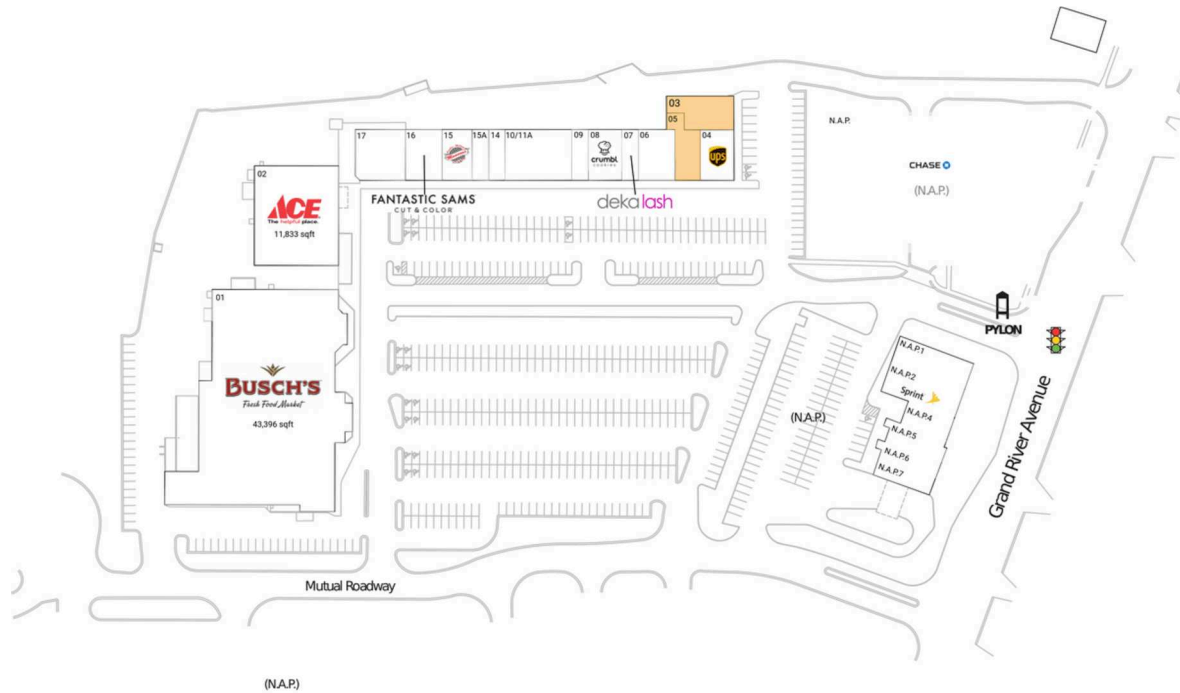

Grand Crossing

Detroit-Warren-Dearborn, MI

42.5205, -83.7655
9864-9870 E. Grand River | Brighton, MI 48116

Available Space

03	2,800 SF
05	2,200 SF

Current Retailers

N.A.P.	Chase	0 SF
N.A.P.1	Wong Express House	0 SF
N.A.P.2	Sprint	0 SF
N.A.P.4	Edward Jones	0 SF
N.A.P.5	Tubby's Sandwich Shop	0 SF
N.A.P.6	N.A.P.6	0 SF
N.A.P.7	Grand Traverse Pie Co.	0 SF
01	Busch's	43,396 SF
02	Ace Hardware	11,833 SF
04	The UPS Store	2,400 SF
06	Nothing Bundt Cakes	2,400 SF
07	Deka Lash	1,200 SF
08	Crumbl Cookies	2,400 SF
09	Elevate Chiropractic	1,200 SF
10/11A	Soccer World	4,800 SF
14	GNC	1,160 SF
15	Mancino's Of Brighton	2,160 SF
15A	Healthy's Of Brighton	1,200 SF
16	Fantastic Sams	2,640 SF
17	Company K Dance Studio	3,600 SF