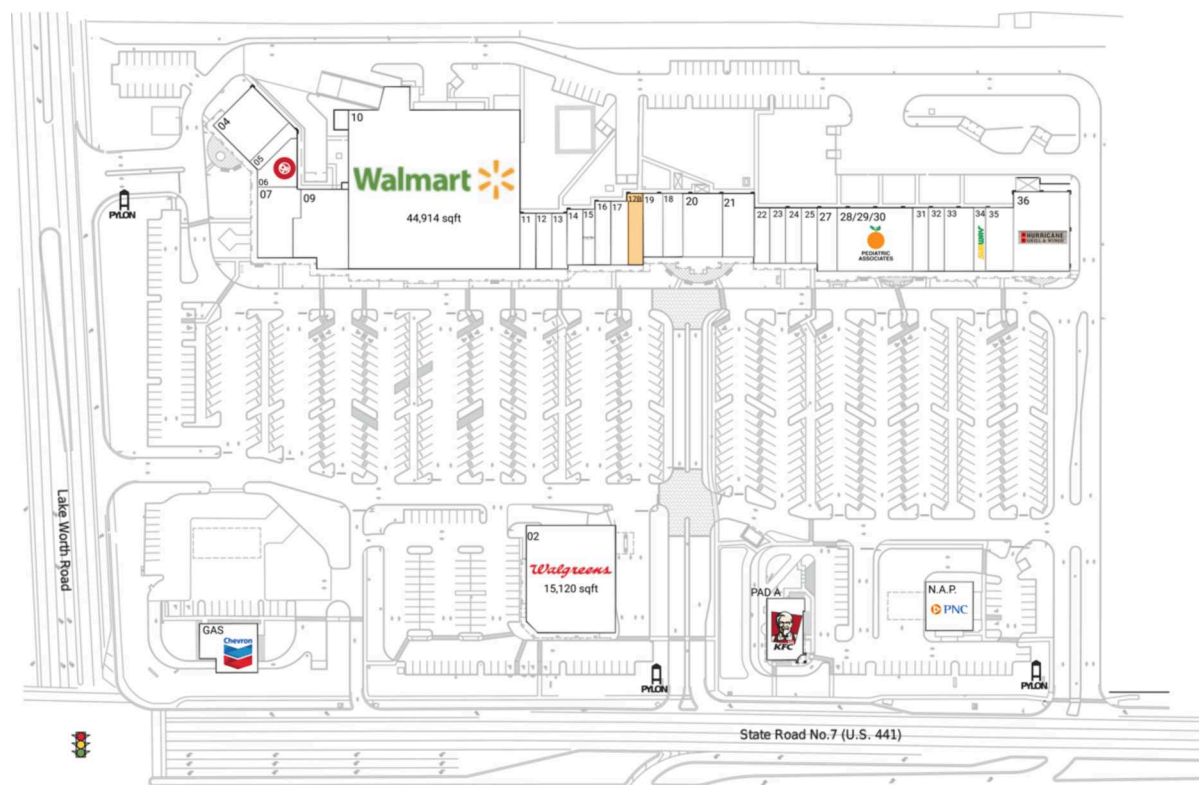

Marketplace at Wycliffe

Miami-Fort Lauderdale-Pompano Beach, FL

26.619, -80.205
4095-4075 SR-7 S | Lake Worth, FL 33449

5208

Available Space

17B 1,650 SF

Current Retailers

GAS	Chevron	1 SF
N.A.P.	PNC Bank	0 SF
PAD A	KFC	3,700 SF
02	Walgreens	15,120 SF
04	Regazzo Italian Kitchen	4,550 SF
05	Pink Studio	1,200 SF
06	9Round	2,065 SF
07	Jerry's Casual Patio	4,811 SF
09	Jake's Pet Supply	5,850 SF
10	Walmart Neighborhood Market	44,914 SF
11	Uptown Dogs Grooming	1,400 SF
12	Aira Fitness	1,400 SF
13	American Prestige Insurance	1,400 SF
14	JE Home Projects	1,400 SF
15	Great Clips	1,050 SF
16	She's The One II	1,600 SF
17	Hawaii Fluid Art	1,550 SF
18	TaOne Asian Fusion	2,000 SF
19	Sasa Nails Spa	2,000 SF
20	Strathmore Bagels	4,000 SF
21	Michael Angelo's Hair Salon	3,200 SF
22	Pak Mail	1,400 SF
23	Dwell Realty Group	1,400 SF
24	Rainbow Cleaners	1,400 SF
25	Wycliffe Health & Wellness	1,400 SF
27	Wycliffe Dental Center	2,000 SF
28/29/30	Pediatric Associates	7,600 SF
31	Connie's Collection	1,600 SF
32	Antojada Chocolates	1,600 SF
33	Family Medical Center	2,960 SF
34	Subway	1,200 SF
35	Seven Axes	2,800 SF
36	Hurricane Wings & Grill	7,000 SF