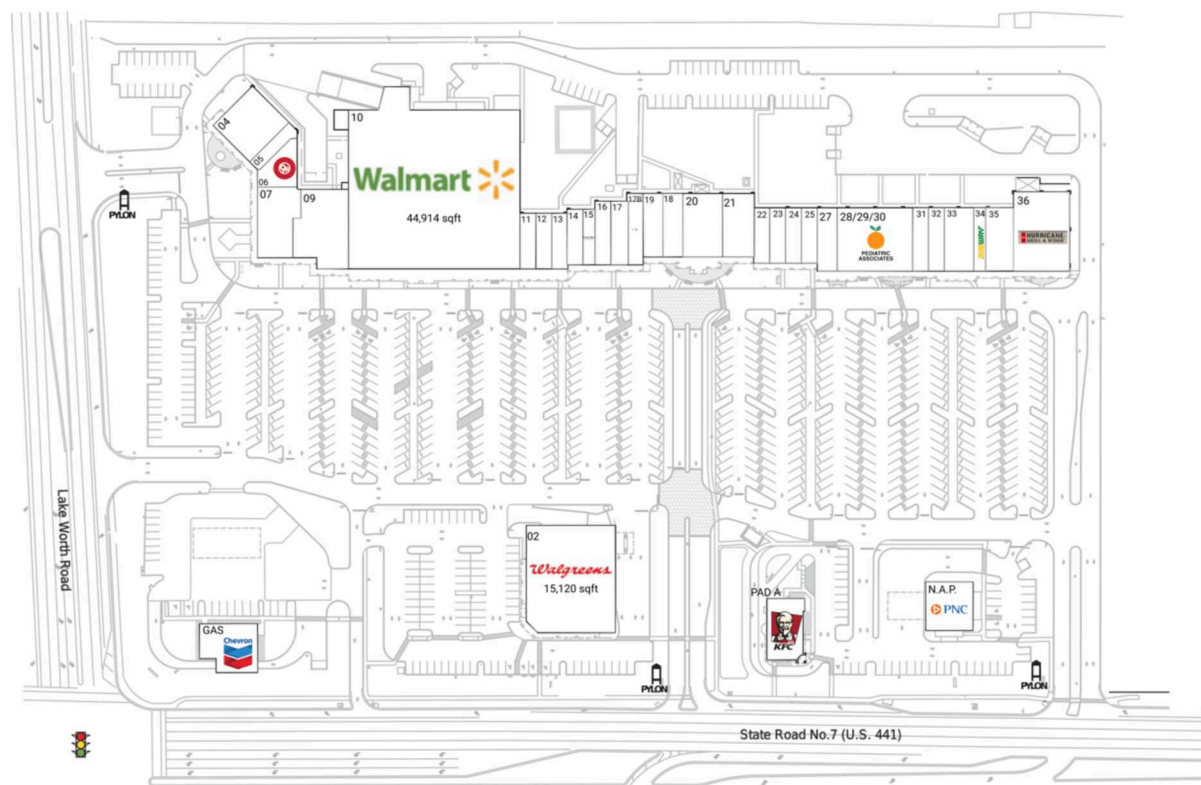

# Marketplace at Wycliffe

Miami-Fort Lauderdale-Pompano Beach, FL

26.619, -80.205  
4095-4075 SR-7 S | Lake Worth, FL 33449

## Current Retailers

GAS	Chevron	1 SF
N.A.P.	PNC Bank	0 SF
PAD A	KFC	3,700 SF
02	Walgreens	15,120 SF
04	Regazzo Italian Kitchen	4,550 SF
05	Pink Studio	1,200 SF
06	9Round	2,065 SF
07	Jerry's Casual Patio	4,811 SF
09	Jake's Pet Supply	5,850 SF
10	Walmart Neighborhood Market	44,914 SF
11	Uptown Dogs Grooming	1,400 SF
12	Aira Fitness	1,400 SF
13	American Prestige Insurance	1,400 SF
14	JE Home Projects	1,400 SF
15	Great Clips	1,050 SF
16	She's The One II	1,600 SF
17	Hawaii Fluid Art	1,550 SF
17B	I Heart Mac & Cheese	1,650 SF
18	TaOne Asian Fusion	2,000 SF
19	Sasa Nails Spa	2,000 SF
20	Strathmore Bagels	4,000 SF
21	Michael Angelo's Hair Salon	3,200 SF
22	Pak Mail	1,400 SF
23	Dwell Realty Group	1,400 SF
24	Rainbow Cleaners	1,400 SF
25	Wycliffe Health & Wellness	1,400 SF
27	Wycliffe Dental Center	2,000 SF
28/29/30	Pediatric Associates	7,600 SF
31	Connie's Collection	1,600 SF
32	Antojada Chocolates	1,600 SF
33	Family Medical Center	2,960 SF
34	Subway	1,200 SF
35	Seven Axes	2,800 SF
36	Hurricane Wings & Grill	7,000 SF