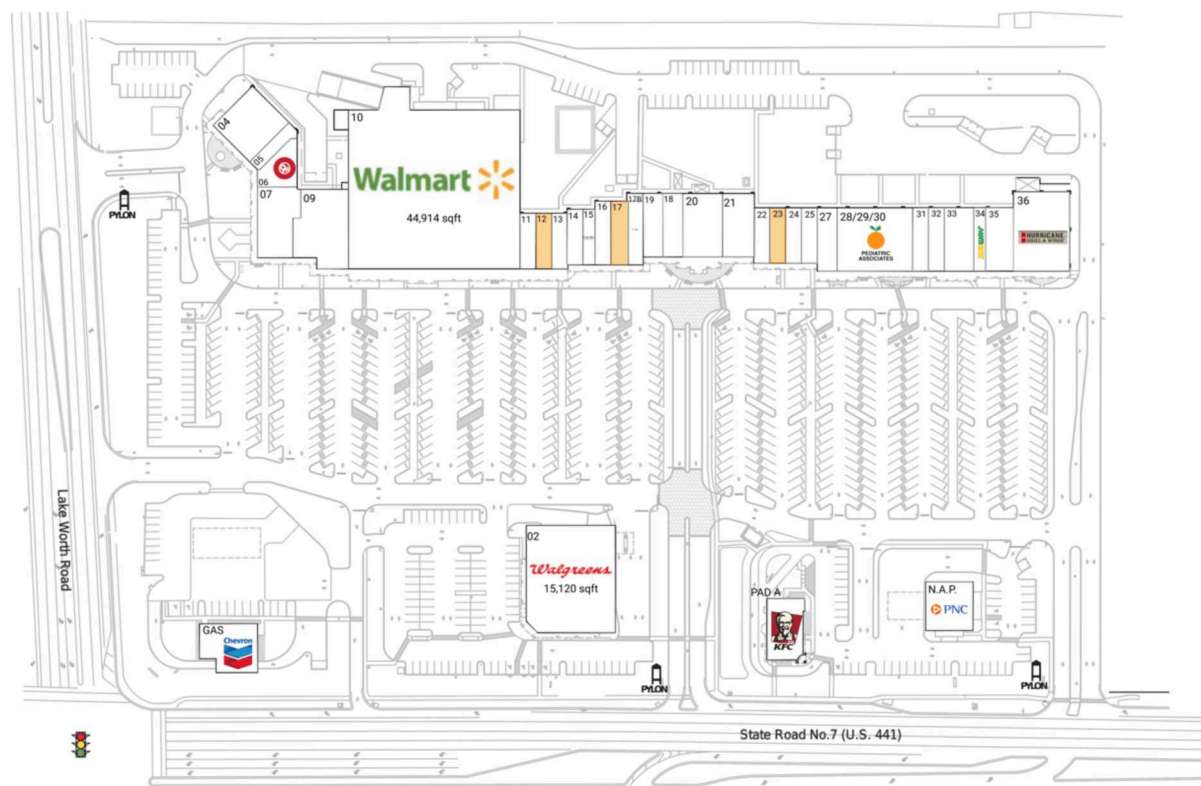

Marketplace at Wycliffe

Miami-Fort Lauderdale-Pompano Beach, FL

26.619, -80.205
4095-4075 SR-7 S | Lake Worth, FL 33449

Available Space

12	1,400 SF
17	1,550 SF
23	1,400 SF

Current Retailers

GAS	Chevron	1 SF
N.A.P.	PNC Bank	0 SF
PAD A	KFC	3,700 SF
02	Walgreens	15,120 SF
04	Regazzo Italian Kitchen	4,550 SF
05	Pink Studio	1,200 SF
06	9Round	2,065 SF
07	Jerry's Casual Patio	4,811 SF
09	Jake's Pet Supply	5,850 SF
10	Walmart Neighborhood Market	44,914 SF
11	Uptown Dogs Grooming	1,400 SF
13	American Prestige Insurance	1,400 SF
14	JE Home Projects	1,400 SF
15	Great Clips	1,050 SF
16	She's The One II	1,600 SF
17B	I Heart Mac & Cheese	1,650 SF
18	TaOne Asian Fusion	2,000 SF
19	Sasa Nails Spa	2,000 SF
20	Strathmore Bagels	4,000 SF
21	Michael Angelo's Hair Salon	3,200 SF
22	Pak Mail	1,400 SF
24	Rainbow Cleaners	1,400 SF
25	Wycliffe Health & Wellness	1,400 SF
27	Wycliffe Dental Center	2,000 SF
28/29/30	Pediatric Associates	7,600 SF
31	Connie's Collection	1,600 SF
32	Antojada Chocolates	1,600 SF
33	Family Medical Center	2,960 SF
34	Subway	1,200 SF
35	Seven Axes	2,800 SF
36	Hurricane Wings & Grill	7,000 SF