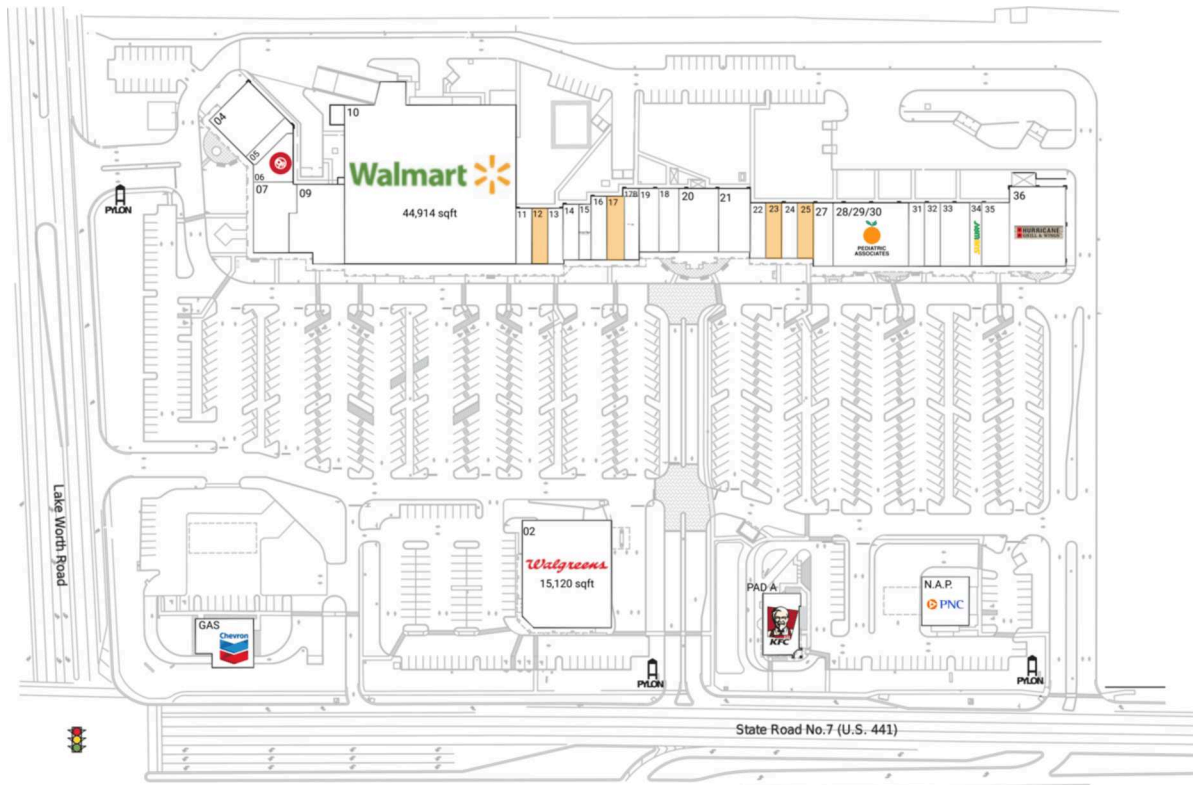

Marketplace at Wycliffe

Miami-Fort Lauderdale-West Palm Beach, FL

26.619, -80.205
4095-4075 SR-7 S | Lake Worth, FL 33449

Available Space

12	1,400 SF
17	1,550 SF
23	1,400 SF
25	1,400 SF

Current Retailers

GAS	Chevron	1 SF
N.A.P.	PNC Bank	0 SF
PAD A	KFC	3,700 SF
02	Walgreens	15,120 SF
04	Regazzo Italian Kitchen	4,550 SF
05	Pink Studio	1,200 SF
06	9Round	2,065 SF
07	Jerry's Casual Patio	4,811 SF
09	Jake's Pet Supply	5,850 SF
10	Walmart Neighborhood Market	44,914 SF
11	Uptown Dogs Grooming	1,400 SF
13	American Prestige Insurance	1,400 SF
14	JE Home Projects	1,400 SF
15	Great Clips	1,050 SF
16	She's The One II	1,600 SF
17B	I Heart Mac & Cheese	1,650 SF
18	TaOne Asian Fusion	2,000 SF
19	Sasa Nails Spa	2,000 SF
20	Strathmore Bagels	4,000 SF
21	Michael Angelo's Hair Salon	3,200 SF
22	Pak Mail	1,400 SF
24	Rainbow Cleaners	1,400 SF
27	Wycliffe Dental Center	2,000 SF
28/29/30	Pediatric Associates	7,600 SF
31	Connie's Collection	1,600 SF
32	Antojada Chocolates	1,600 SF
33	Family Medical Center	2,960 SF
34	Subway	1,200 SF
35	Seven Axes	2,800 SF
36	Hurricane Wings & Grill	7,000 SF