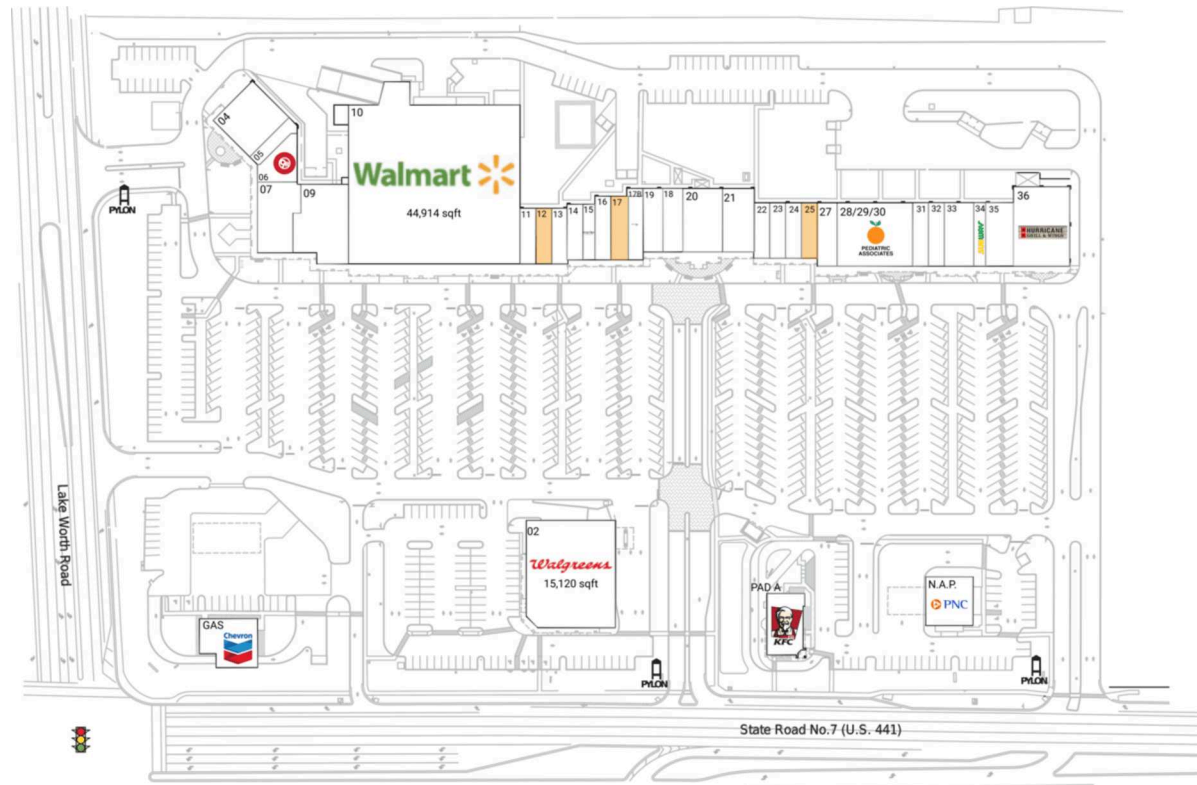

# Marketplace at Wycliffe

Miami-Fort Lauderdale-West Palm Beach, FL

26.619, -80.205  
4095-4075 SR-7 S | Lake Worth, FL 33449

## Available Space

12	1,400 SF
17	1,550 SF
25	1,400 SF

## Current Retailers

GAS	Chevron	1 SF
N.A.P.	PNC Bank	0 SF
PAD A	KFC	3,700 SF
02	Walgreens	15,120 SF
04	Regazzo Italian Kitchen	4,550 SF
05	Pink Studio	1,200 SF
06	9Round	2,065 SF
07	Jerry's Casual Patio	4,811 SF
09	Jake's Pet Supply	5,850 SF
10	Walmart Neighborhood Market	44,914 SF
11	Uptown Dogs Grooming	1,400 SF
13	American Prestige Insurance	1,400 SF
14	JE Home Projects	1,400 SF
15	Great Clips	1,050 SF
16	She's The One II	1,600 SF
17B	I Heart Mac & Cheese	1,650 SF
18	TaOne Asian Fusion	2,000 SF
19	Sasa Nails Spa	2,000 SF
20	Strathmore Bagels	4,000 SF
21	Michael Angelo's Hair Salon	3,200 SF
22	Pak Mail	1,400 SF
23	Body By Yeselin	1,400 SF
24	Rainbow Cleaners	1,400 SF
27	Wycliffe Dental Center	2,000 SF
28/29/30	Pediatric Associates	7,600 SF
31	Connie's Collection	1,600 SF
32	Antojada Chocolates	1,600 SF
33	Family Medical Center	2,960 SF
34	Subway	1,200 SF
35	Seven Axes	2,800 SF
36	Hurricane Wings & Grill	7,000 SF