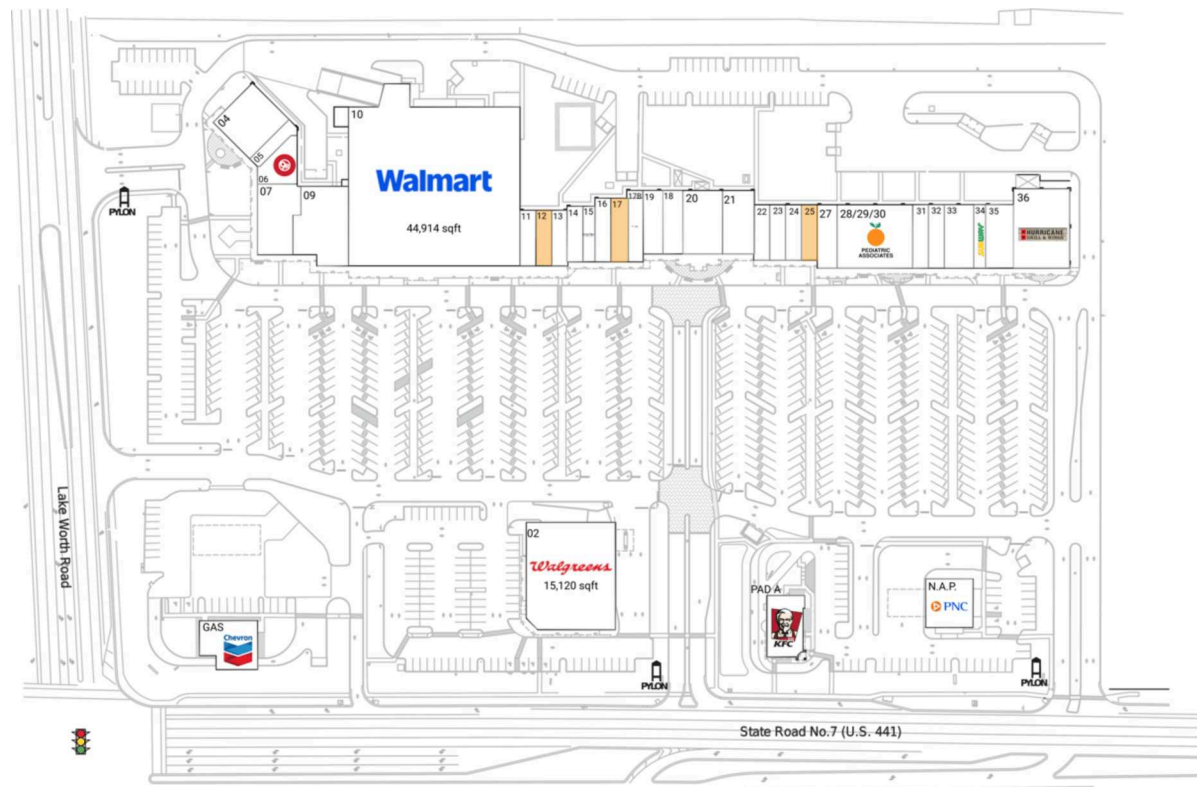

Marketplace at Wycliffe

Miami-Fort Lauderdale-West Palm Beach, FL

26.619, -80.205
4095-4075 SR-7 S | Lake Worth, FL 33449

Available Space

12	1,400 SF
17	1,550 SF
25	1,400 SF

Current Retailers

GAS	Chevron	1 SF
N.A.P.	PNC Bank	0 SF
PAD A	KFC	3,700 SF
02	Walgreens	15,120 SF
04	Regazzo Italian Kitchen	4,550 SF
05	Pink Studio	1,200 SF
06	9Round	2,065 SF
07	Jerry's Casual Patio	4,811 SF
09	Jake's Pet Supply	5,850 SF
10	Walmart Neighborhood Market	44,914 SF
11	Uptown Dogs Grooming	1,400 SF
13	American Prestige Insurance	1,400 SF
14	JE Home Projects	1,400 SF
15	Great Clips	1,050 SF
16	She's The One II	1,600 SF
17B	I Heart Mac & Cheese	1,650 SF
18	TaOne Asian Fusion	2,000 SF
19	Sasa Nails Spa	2,000 SF
20	Strathmore Bagels	4,000 SF
21	Michael Angelo's Hair Salon	3,200 SF
22	Pak Mail	1,400 SF
23	Body By Yeselin	1,400 SF
24	Rainbow Cleaners	1,400 SF
27	Wycliffe Dental Center	2,000 SF
28/29/30	Pediatric Associates	7,600 SF
31	Connie's Collection	1,600 SF
32	Antojada Chocolates	1,600 SF
33	Family Medical Center	2,960 SF
34	Subway	1,200 SF
35	Seven Axes	2,800 SF
36	Hurricane Wings & Grill	7,000 SF