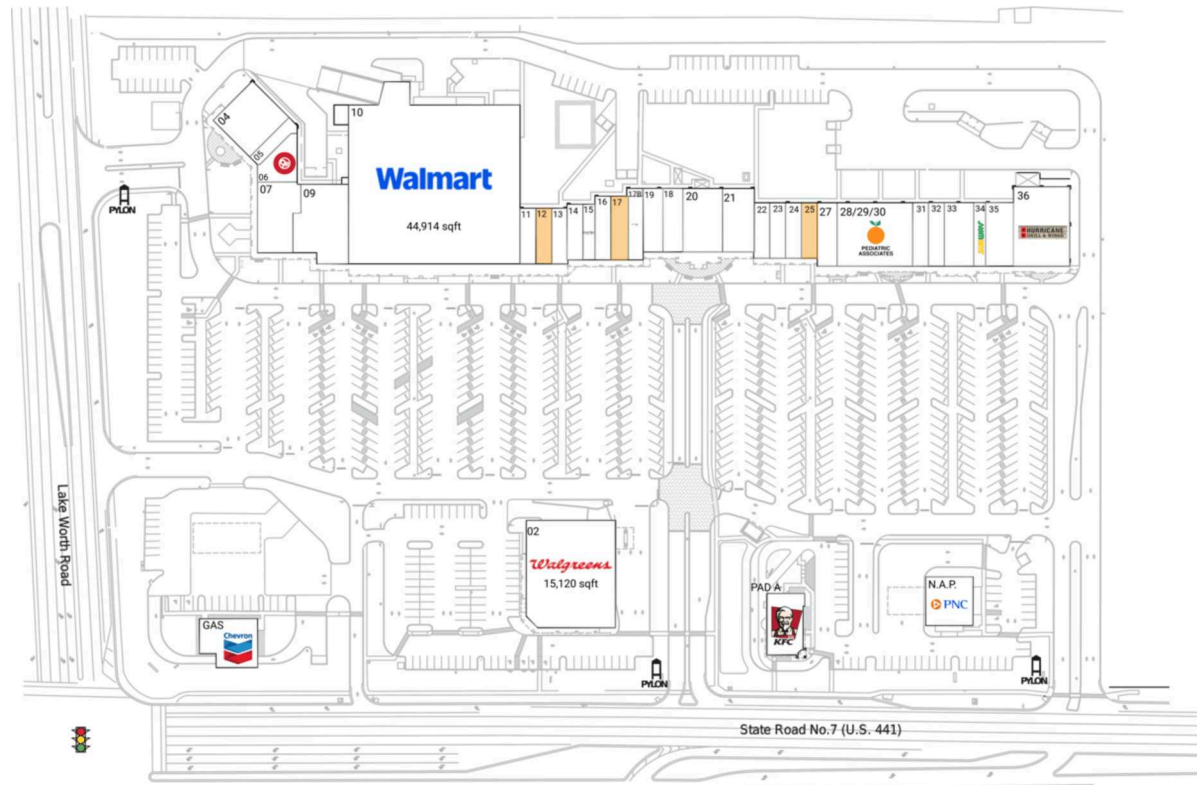

Marketplace at Wycliffe

Miami-Fort Lauderdale-West Palm Beach, FL

26.619, -80.205
4095-4075 SR-7 S | Lake Worth, FL 33449

Available Space

12	1,400 SF
17	1,550 SF
25	1,400 SF

Current Retailers

GAS	Chevron	1 SF
N.A.P.	PNC Bank	0 SF
PAD A	KFC	3,700 SF
02	Walgreens	15,120 SF
04	Regazzo Italian Kitchen	4,550 SF
05	Pink Studio	1,200 SF
06	9Round	2,065 SF
07	Jerry's Casual Patio	4,811 SF
09	Jake's Pet Supply	5,850 SF
10	Walmart Neighborhood Market	44,914 SF
11	Uptown Dogs Grooming	1,400 SF
13	American Prestige Insurance	1,400 SF
14	JE Home Projects	1,400 SF
15	Great Clips	1,050 SF
16	She's The One II	1,600 SF
17B	I Heart Mac & Cheese	1,650 SF
18	TaOne Asian Fusion	2,000 SF
19	Sasa Nails Spa	2,000 SF
20	Strathmore Bagels	4,000 SF
21	Michael Angelo's Hair Salon	3,200 SF
22	Pak Mail	1,400 SF
23	Body By Yeselin	1,400 SF
24	Rainbow Cleaners	1,400 SF
27	Wycliffe Dental Center	2,000 SF
28/29/30	Pediatric Associates	7,600 SF
31	Connie's Collection	1,600 SF
32	Antojada Chocolates	1,600 SF
33	Family Medical Center	2,960 SF
34	Subway	1,200 SF
35	Seven Axes	2,800 SF
36	Hurricane Wings & Grill	7,000 SF