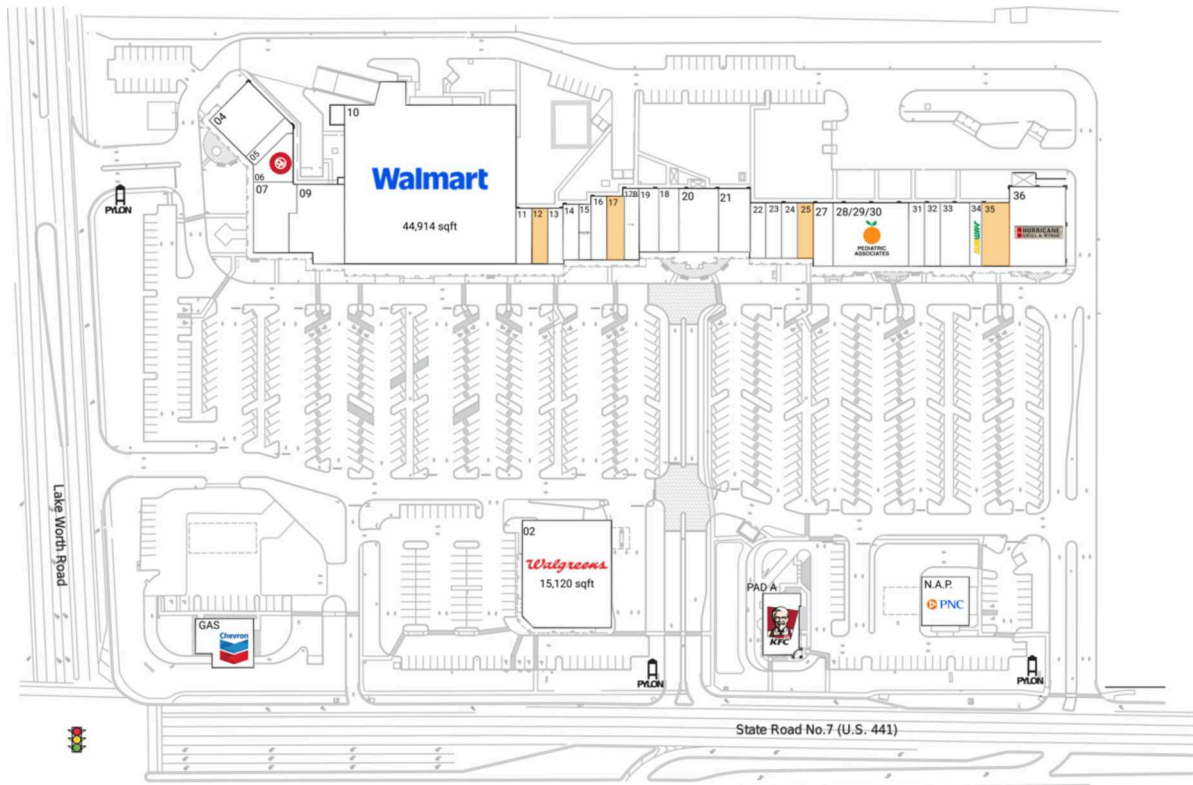

Marketplace at Wycliffe

Miami-Fort Lauderdale-West Palm Beach, FL

26.619, -80.205
4095-4075 SR-7 S | Lake Worth, FL 33449

Available Space

12	1,400 SF
17	1,550 SF
25	1,400 SF
35	2,800 SF

Current Retailers

GAS	Chevron	1 SF
N.A.P.	PNC Bank	0 SF
PAD A	KFC	3,700 SF
02	Walgreens	15,120 SF
04	Regazzo Italian Kitchen	4,550 SF
05	Pink Studio	1,200 SF
06	9Round	2,065 SF
07	Jerry's Casual Patio	4,811 SF
09	Jake's Pet Supply	5,850 SF
10	Walmart Neighborhood Market	44,914 SF
11	Uptown Dogs Grooming	1,400 SF
13	American Prestige Insurance	1,400 SF
14	JE Home Projects	1,400 SF
15	Great Clips	1,050 SF
16	She's The One II	1,600 SF
17B	I Heart Mac & Cheese	1,650 SF
18	TaOne Asian Fusion	2,000 SF
19	Sasa Nails Spa	2,000 SF
20	Strathmore Bagels	4,000 SF
21	Michael Angelo's Hair Salon	3,200 SF
22	Pak Mail	1,400 SF
23	Body By Yeselin	1,400 SF
24	Rainbow Cleaners	1,400 SF
27	Wycliffe Dental Center	2,000 SF
28/29/30	Pediatric Associates	7,600 SF
31	Connie's Collection	1,600 SF
32	Antojada Chocolates	1,600 SF
33	Family Medical Center	2,960 SF
34	Subway	1,200 SF
36	Hurricane Wings & Grill	7,000 SF