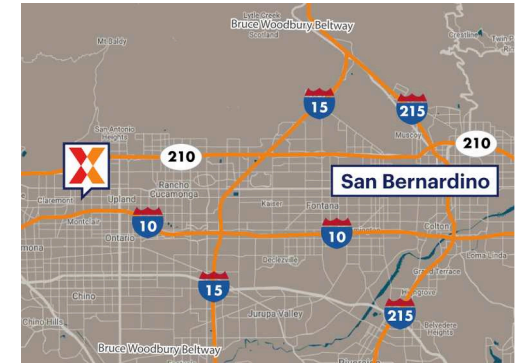

Upland Town Square

Riverside-San Bernardino-Ontario, CA

34.1072, -117.662

847 W Foothill Blvd | Upland, CA 91786

Center Size: 100,090 SF

Demographics	1 Mile	3 Mile	5 Mile
	21,409	164,051	394,203
	7,723	53,128	124,628
	\$85,584	\$97,287	\$96,378

Located on Foothill Boulevard, the main east-west thoroughfare with visibility from 30,000+ vehicles daily, and situated between freeways 210 and 10 on the main retail corridor in the Inland Empire

Anchored by Sprouts, the area's dominant specialty grocer, along with national retailers including Sola Salon, Great Clips, and Jimmy John's Gourmet Sandwiches

Situated across from Upland High School with 3,000+ students, the 24th largest student body in California

High daytime population with 373,000+ people within a 5 mile radius

Upland Town Square

Riverside-San Bernardino-Ontario, CA

34.1072, -117.662
847 W Foothill Blvd | Upland, CA 91786

San Antonio Ave.

Foothill Blvd.

1756

Available Space

813B	2,667 SF
903A	2,400 SF

Current Retailers

N.A.P.	Wells Fargo	0 SF
813A	Jimmy John's	1,334 SF
817	Pacific Dental	3,990 SF
823	Banfield Pet Hospital	4,000 SF
825	Denny's	4,458 SF
829A	Pet Supplies Plus	7,993 SF
829B	Sola Salon	6,248 SF
847	Sprouts Farmers Market	24,400 SF
875	O'Reilly Auto Parts	7,000 SF
883	Mindful Space Yoga & Meditation	2,030 SF
887	Dutch Bros. Coffee	950 SF
891	The Taco Man	1,680 SF
893	Riceberry Thai Kitchen	1,202 SF
899	Waba Grill	2,088 SF
901A	Liquorama	9,800 SF
901C	Red Dragon Karate	1,939 SF
901D	Great Clips	1,411 SF
903B	Secret Sauce	1,200 SF
905A	Mimi Nail & Spa	1,320 SF
905B	H&R Block	1,480 SF
907	Red Devil Pizza	4,500 SF
913	Pet Service Solutions	6,000 SF