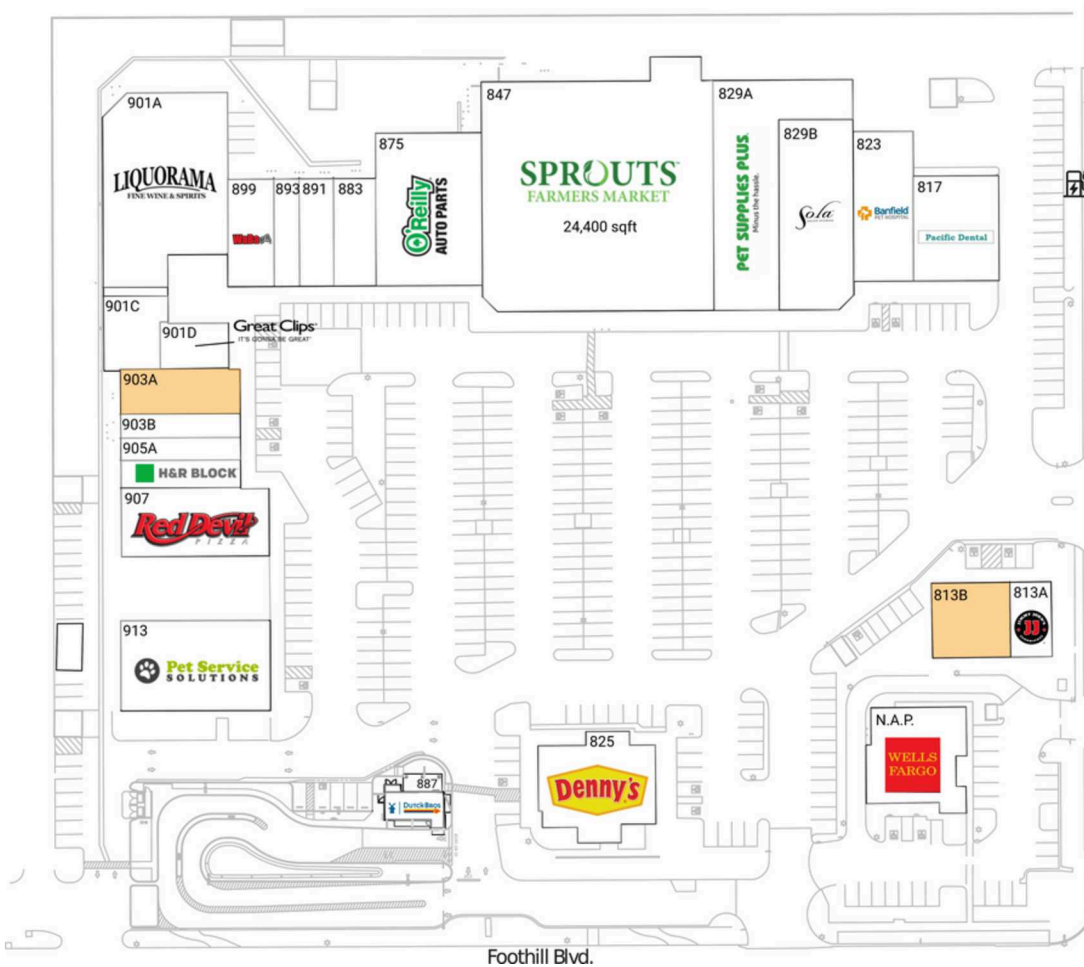

Upland Town Square

Riverside-San Bernardino-Ontario, CA

34.1072, -117.662

847 W Foothill Blvd | Upland, CA 91786

Center Size: 100,090 SF

Demographics	1 Mile	3 Mile	5 Mile
	21,409	164,051	394,203
	7,723	53,128	124,628
	\$85,584	\$97,287	\$96,378

Located on Foothill Boulevard, the main east-west thoroughfare with visibility from 30,000+ vehicles daily, and situated between freeways 210 and 10 on the main retail corridor in the Inland Empire

Anchored by Sprouts, the area's dominant specialty grocer, along with national retailers including Sola Salon, Great Clips, and Jimmy John's Gourmet Sandwiches

34.1072, -117.662
847 W Foothill Blvd | Upland, CA 91786

San Antonio Ave.

Foothill Blvd.

1756

Available Space

813B	2,667 SF
903A	2,400 SF

Current Retailers

N.A.P.	Wells Fargo	0 SF
813A	Jimmy John's	1,334 SF
817	Pacific Dental	3,990 SF
823	Banfield Pet Hospital	4,000 SF
825	Denny's	4,458 SF
829A	Pet Supplies Plus	7,993 SF
829B	Sola Salon	6,248 SF
847	Sprouts Farmers Market	24,400 SF
875	O'Reilly Auto Parts	7,000 SF
883	Mindful Space Yoga & Meditation	2,030 SF
887	Dutch Bros. Coffee	950 SF
891	The Taco Man	1,680 SF
893	Riceberry Thai Kitchen	1,202 SF
899	Waba Grill	2,088 SF
901A	Liquorama	9,800 SF
901C	Red Dragon Karate	1,939 SF
901D	Great Clips	1,411 SF
903B	Secret Sauce	1,200 SF
905A	Mimi Nail & Spa	1,320 SF
905B	H&R Block	1,480 SF
907	Red Devil Pizza	4,500 SF
913	Pet Service Solutions	6,000 SF