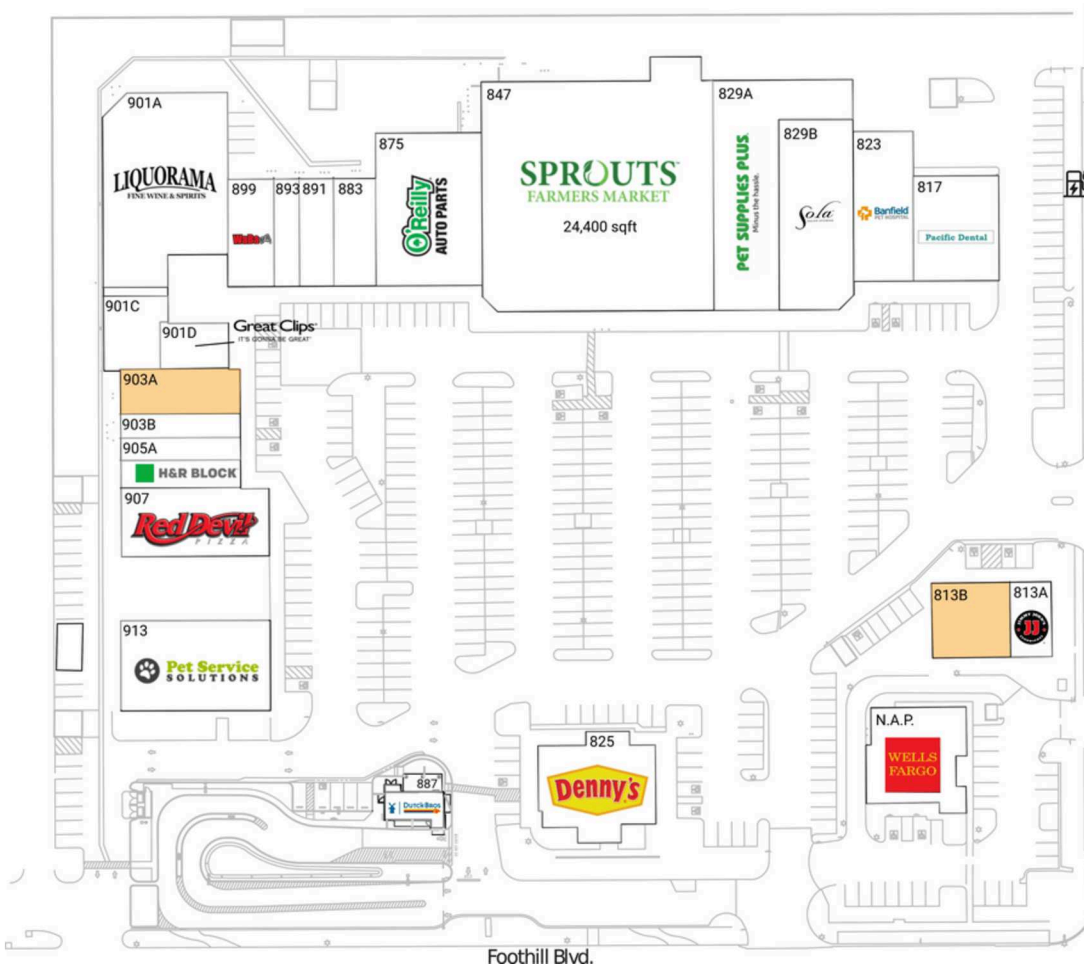

Upland Town Square

Riverside-San Bernardino-Ontario, CA

34.1072, -117.662

847 W Foothill Blvd | Upland, CA 91786

San Antonio Ave.

Foothill Blvd.

1756

Available Space

813B	2,667 SF
903A	2,400 SF

Current Retailers

N.A.P.	Wells Fargo	0 SF
813A	Jimmy John's	1,334 SF
817	Pacific Dental	3,990 SF
823	Banfield Pet Hospital	4,000 SF
825	Denny's	4,458 SF
829A	Pet Supplies Plus	7,993 SF
829B	Sola Salon	6,248 SF
847	Sprouts Farmers Market	24,400 SF
875	O'Reilly Auto Parts	7,000 SF
883	Mindful Space Yoga & Meditation	2,030 SF
887	Dutch Bros. Coffee	950 SF
891	The Taco Man	1,680 SF
893	Riceberry Thai Kitchen	1,202 SF
899	Waba Grill	2,088 SF
901A	Liquorama	9,800 SF
901C	Red Dragon Karate	1,939 SF
901D	Great Clips	1,411 SF
903B	Secret Sauce	1,200 SF
905A	Mimi Nail & Spa	1,320 SF
905B	H&R Block	1,480 SF
907	Red Devil Pizza	4,500 SF
913	Pet Service Solutions	6,000 SF