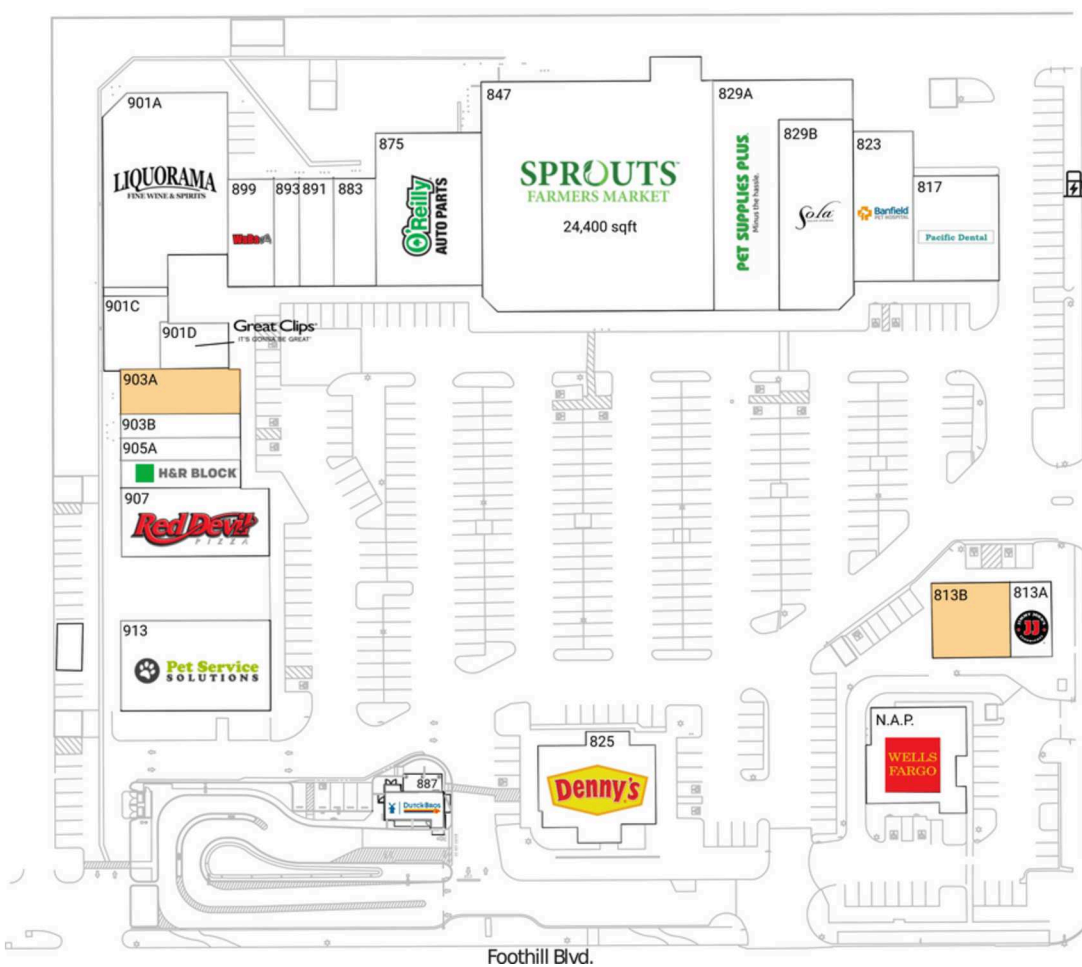

# Upland Town Square

Riverside-San Bernardino-Ontario, CA

34.1072, -117.662  
847 W Foothill Blvd | Upland, CA 91786

San Antonio Ave.

Foothill Blvd.

1756

## Available Space

813B	2,667 SF
903A	2,400 SF

## Current Retailers

N.A.P.	Wells Fargo	0 SF
813A	Jimmy John's	1,334 SF
817	Pacific Dental	3,990 SF
823	Banfield Pet Hospital	4,000 SF
825	Denny's	4,458 SF
829A	Pet Supplies Plus	7,993 SF
829B	Sola Salon	6,248 SF
847	Sprouts Farmers Market	24,400 SF
875	O'Reilly Auto Parts	7,000 SF
883	Mindful Space Yoga & Meditation	2,030 SF
887	Dutch Bros. Coffee	950 SF
891	The Taco Man	1,680 SF
893	Riceberry Thai Kitchen	1,202 SF
899	Waba Grill	2,088 SF
901A	Liquorama	9,800 SF
901C	Red Dragon Karate	1,939 SF
901D	Great Clips	1,411 SF
903B	Secret Sauce	1,200 SF
905A	Mimi Nail & Spa	1,320 SF
905B	H&R Block	1,480 SF
907	Red Devil Pizza	4,500 SF
913	Pet Service Solutions	6,000 SF