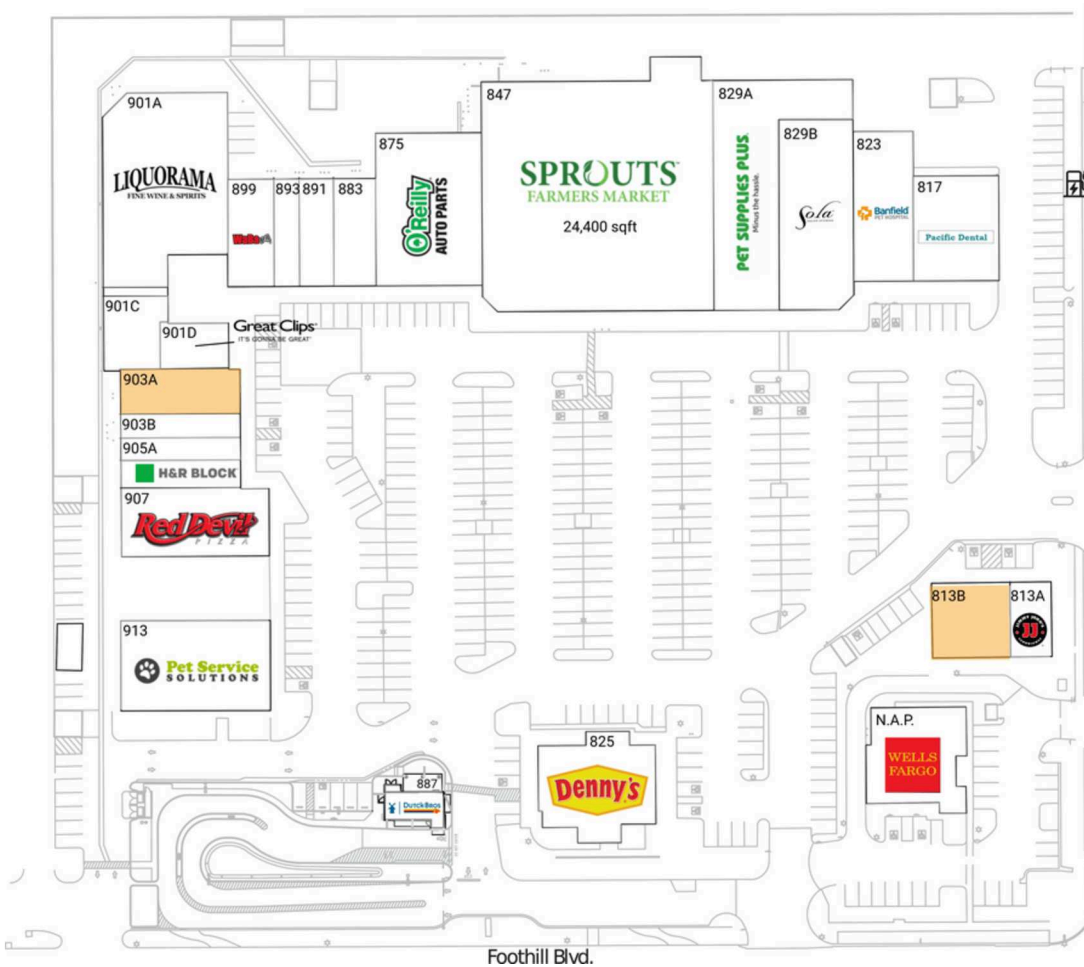

Upland Town Square

Riverside-San Bernardino-Ontario, CA

34.1072, -117.662

847 W Foothill Blvd | Upland, CA 91786

Available Space

813B	2,667 SF
903A	2,400 SF

Current Retailers

N.A.P.	Wells Fargo	0 SF
813A	Jimmy John's	1,334 SF
817	Pacific Dental	3,990 SF
823	Banfield Pet Hospital	4,000 SF
825	Denny's	4,458 SF
829A	Pet Supplies Plus	7,993 SF
829B	Sola Salon	6,248 SF
847	Sprouts Farmers Market	24,400 SF
875	O'Reilly Auto Parts	7,000 SF
883	Mindful Space Yoga & Meditation	2,030 SF
887	Dutch Bros. Coffee	950 SF
891	The Taco Man	1,680 SF
893	Riceberry Thai Kitchen	1,202 SF
899	Waba Grill	2,088 SF
901A	Liquorama	9,800 SF
901C	Red Dragon Karate	1,939 SF
901D	Great Clips	1,411 SF
903B	Secret Sauce	1,200 SF
905A	Mimi Nail & Spa	1,320 SF
905B	H&R Block	1,480 SF
907	Red Devil Pizza	4,500 SF
913	Pet Service Solutions	6,000 SF

San Antonio Ave.

Foothill Blvd.

1756