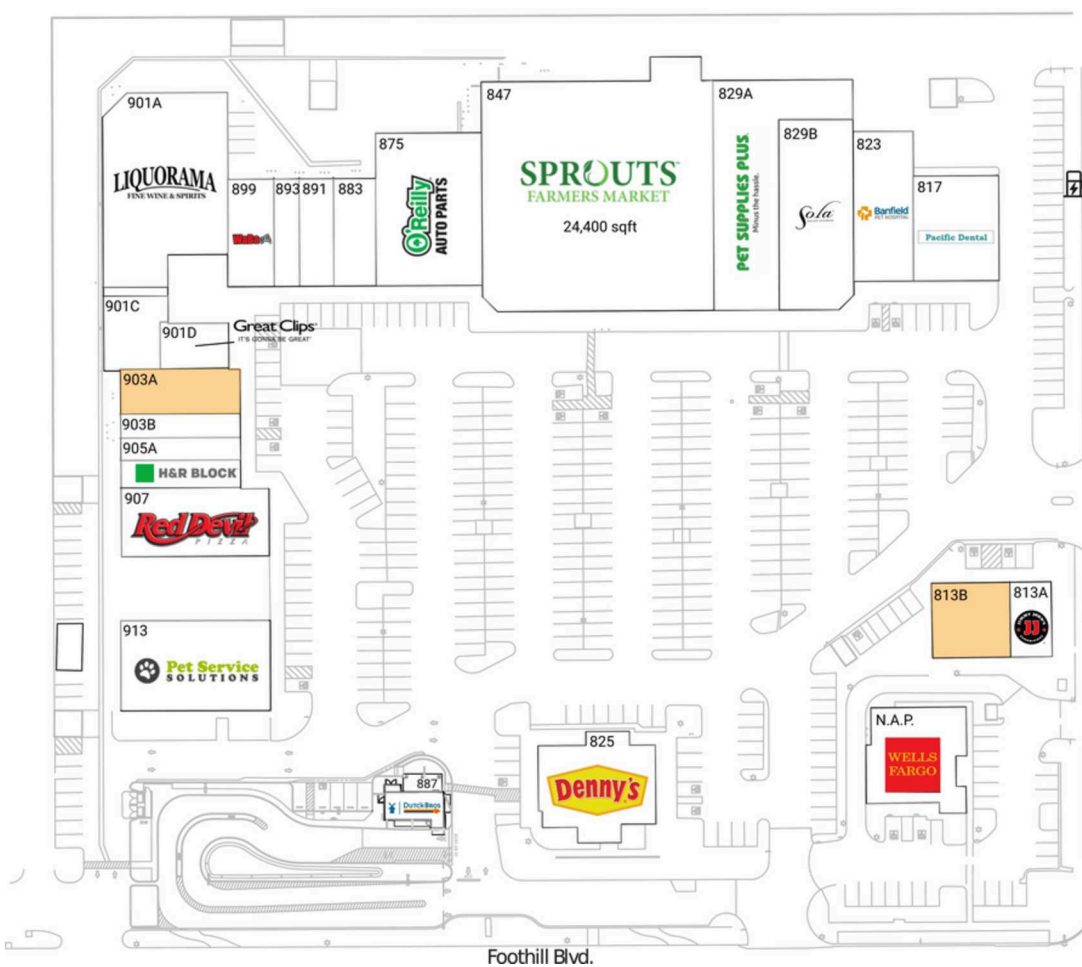

Upland Town Square

Riverside-San Bernardino-Ontario, CA

34.1072, -117.662
847 W Foothill Blvd | Upland, CA 91786

San Antonio Ave.

Foothill Blvd.

1756

Available Space

813B	2,667 SF
903A	2,400 SF

Current Retailers

N.A.P.	Wells Fargo	0 SF
813A	Jimmy John's	1,334 SF
817	Pacific Dental	3,990 SF
823	Banfield Pet Hospital	4,000 SF
825	Denny's	4,458 SF
829A	Pet Supplies Plus	7,993 SF
829B	Sola Salon	6,248 SF
847	Sprouts Farmers Market	24,400 SF
875	O'Reilly Auto Parts	7,000 SF
883	Mindful Space Yoga & Meditation	2,030 SF
887	Dutch Bros. Coffee	950 SF
891	The Taco Man	1,680 SF
893	Riceberry Thai Kitchen	1,202 SF
899	Waba Grill	2,088 SF
901A	Liquorama	9,800 SF
901C	Red Dragon Karate	1,939 SF
901D	Great Clips	1,411 SF
903B	Secret Sauce	1,200 SF
905A	Mimi Nail & Spa	1,320 SF
905B	H&R Block	1,480 SF
907	Red Devil Pizza	4,500 SF
913	Pet Service Solutions	6,000 SF