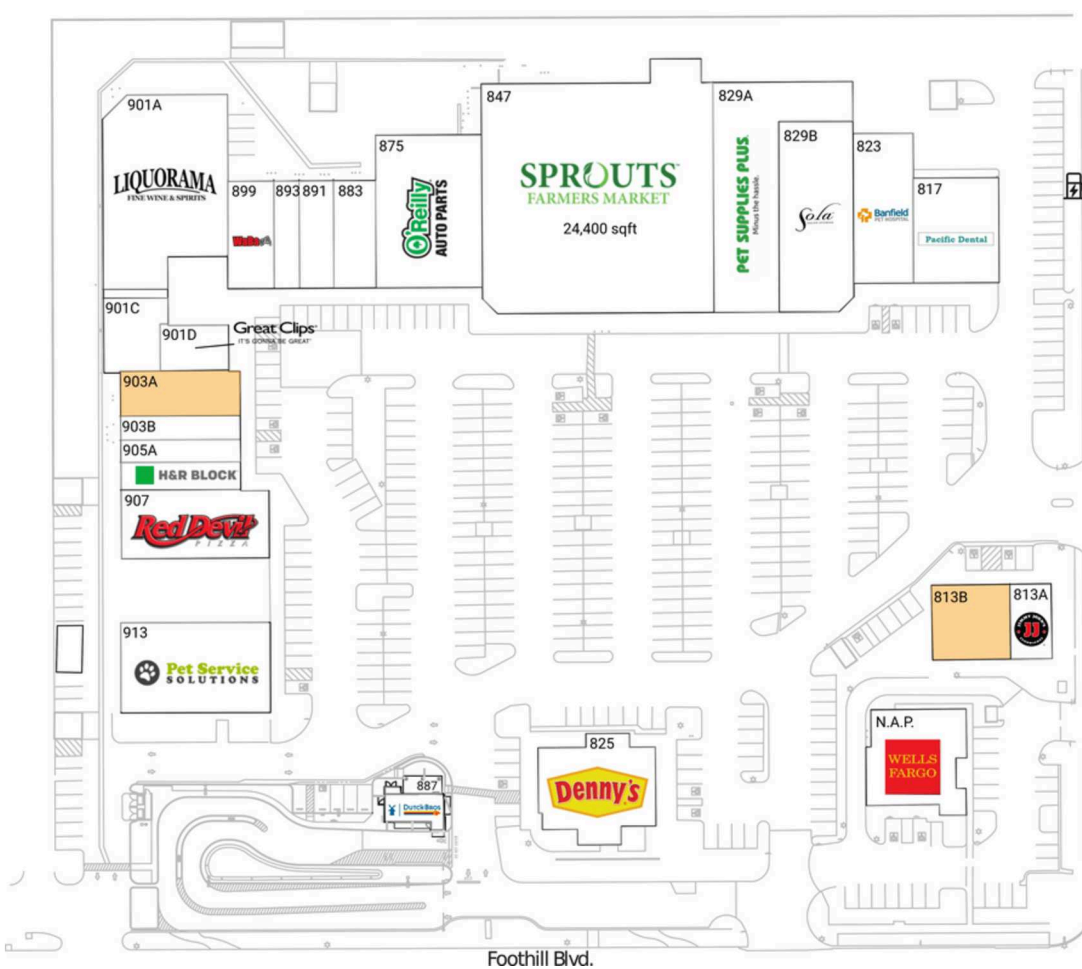

Upland Town Square

Riverside-San Bernardino-Ontario, CA

34.1072, -117.662
847 W Foothill Blvd | Upland, CA 91786

San Antonio Ave.

Foothill Blvd.

1756

Available Space

813B	2,667 SF
903A	2,400 SF

Current Retailers

N.A.P.	Wells Fargo	0 SF
813A	Jimmy John's	1,334 SF
817	Pacific Dental	3,990 SF
823	Banfield Pet Hospital	4,000 SF
825	Denny's	4,458 SF
829A	Pet Supplies Plus	7,993 SF
829B	Sola Salon	6,248 SF
847	Sprouts Farmers Market	24,400 SF
875	O'Reilly Auto Parts	7,000 SF
883	Mindful Space Yoga & Meditation	2,030 SF
887	Dutch Bros. Coffee	950 SF
891	The Taco Man	1,680 SF
893	Riceberry Thai Kitchen	1,202 SF
899	Waba Grill	2,088 SF
901A	Liquorama	9,800 SF
901C	Red Dragon Karate	1,939 SF
901D	Great Clips	1,411 SF
903B	Secret Sauce	1,200 SF
905A	Mimi Nail & Spa	1,320 SF
905B	H&R Block	1,480 SF
907	Red Devil Pizza	4,500 SF
913	Pet Service Solutions	6,000 SF