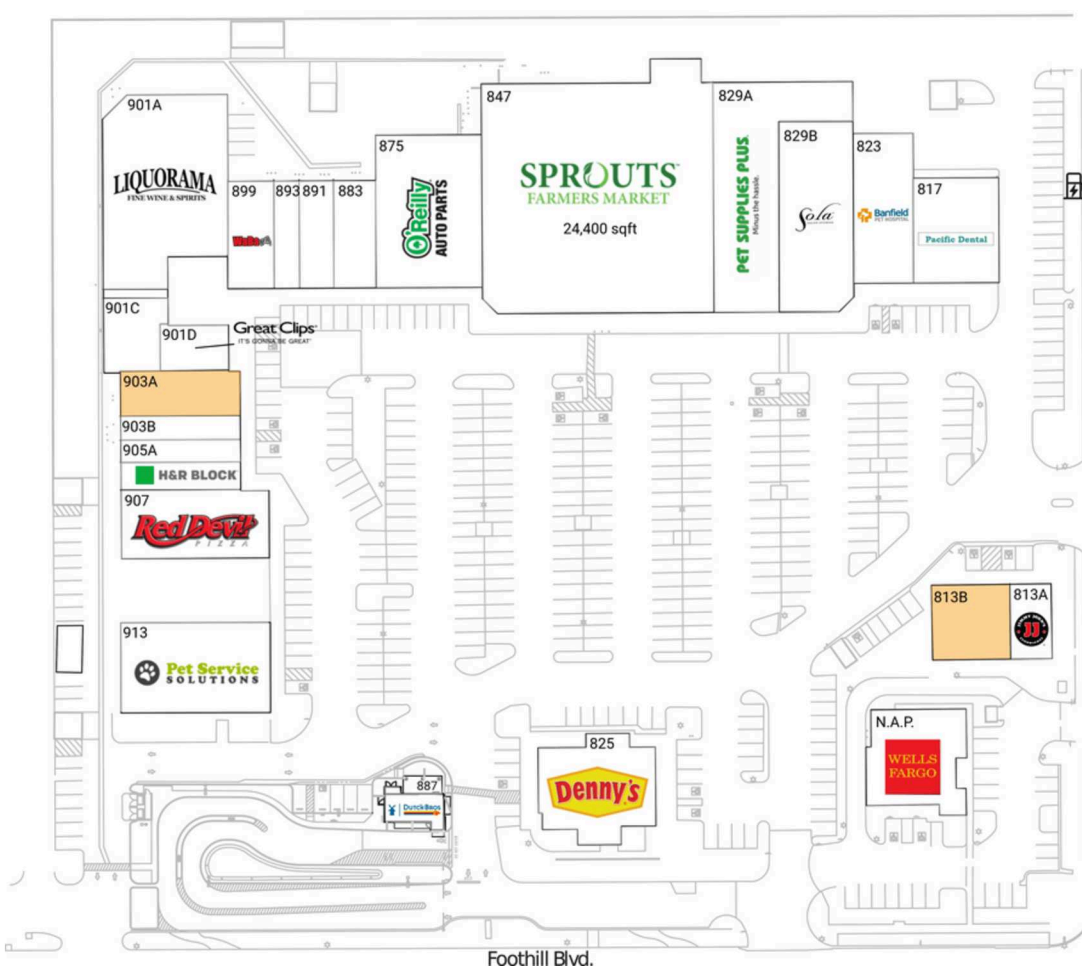

# Upland Town Square

Riverside-San Bernardino-Ontario, CA

34.1072, -117.662  
847 W Foothill Blvd | Upland, CA 91786

San Antonio Ave.

Foothill Blvd.

1756

## Available Space

813B	2,667 SF
903A	2,400 SF

## Current Retailers

N.A.P.	Wells Fargo	0 SF
813A	Jimmy John's	1,334 SF
817	Pacific Dental	3,990 SF
823	Banfield Pet Hospital	4,000 SF
825	Denny's	4,458 SF
829A	Pet Supplies Plus	7,993 SF
829B	Sola Salon	6,248 SF
847	Sprouts Farmers Market	24,400 SF
875	O'Reilly Auto Parts	7,000 SF
883	Mindful Space Yoga & Meditation	2,030 SF
887	Dutch Bros. Coffee	950 SF
891	The Taco Man	1,680 SF
893	Riceberry Thai Kitchen	1,202 SF
899	Waba Grill	2,088 SF
901A	Liquorama	9,800 SF
901C	Red Dragon Karate	1,939 SF
901D	Great Clips	1,411 SF
903B	Secret Sauce	1,200 SF
905A	Mimi Nail & Spa	1,320 SF
905B	H&R Block	1,480 SF
907	Red Devil Pizza	4,500 SF
913	Pet Service Solutions	6,000 SF