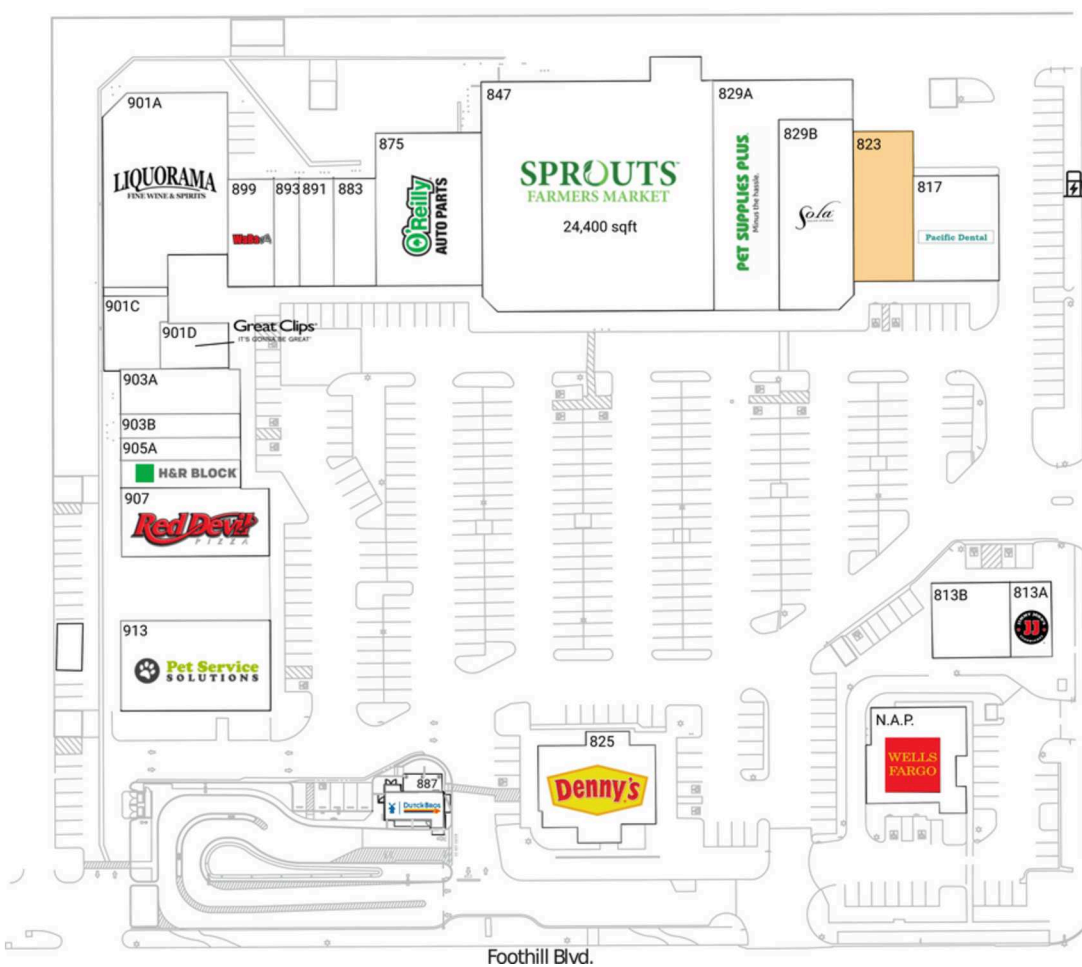

Upland Town Square

Riverside-San Bernardino-Ontario, CA

34.1072, -117.662
847 W Foothill Blvd | Upland, CA 91786

Available Space

823 4,000 SF

Current Retailers

N.A.P.	Wells Fargo	0 SF
813A	Jimmy John's	1,334 SF
813B	Mayweather Boxing & Fitness	2,667 SF
817	Pacific Dental	3,990 SF
825	Denny's	4,458 SF
829A	Pet Supplies Plus	7,993 SF
829B	Sola Salon	6,248 SF
847	Sprouts Farmers Market	24,400 SF
875	O'Reilly Auto Parts	7,000 SF
883	Mindful Space Yoga & Meditation	2,030 SF
887	Dutch Bros. Coffee	950 SF
891	The Taco Man	1,680 SF
893	Riceberry Thai Kitchen	1,202 SF
899	Waba Grill	2,088 SF
901A	Liquorama	9,800 SF
901C	Red Dragon Karate	1,939 SF
901D	Great Clips	1,411 SF
903A	Hotworx	2,400 SF
903B	Secret Sauce	1,200 SF
905A	Mimi Nail & Spa	1,320 SF
905B	H&R Block	1,480 SF
907	Red Devil Pizza	4,500 SF
913	Pet Service Solutions	6,000 SF

San Antonio Ave.

1756