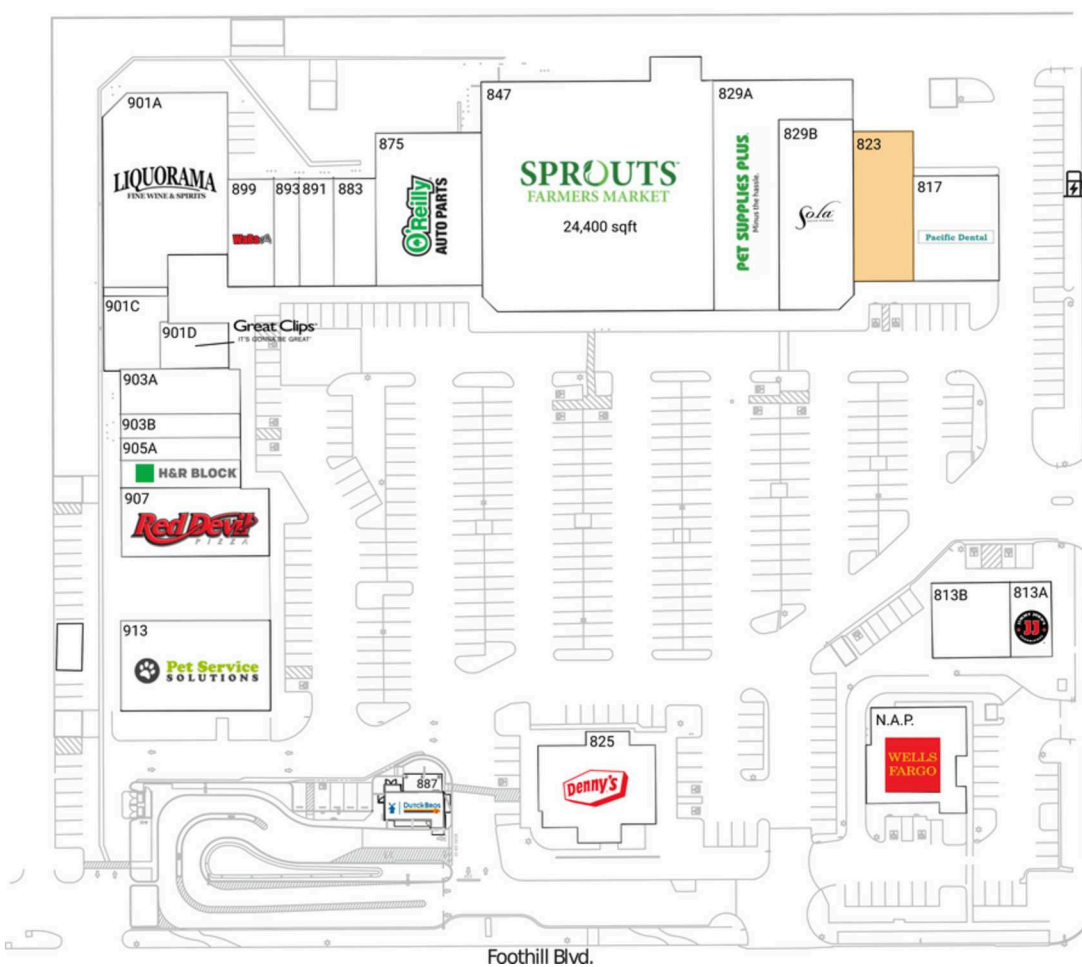

# Upland Town Square

Riverside-San Bernardino-Ontario, CA

34.1072, -117.662  
847 W Foothill Blvd | Upland, CA 91786

## Available Space

823 4,000 SF

## Current Retailers

N.A.P.	Wells Fargo	0 SF
813A	Jimmy John's	1,334 SF
813B	Mayweather Boxing & Fitness	2,667 SF
817	Pacific Dental	3,990 SF
825	Denny's	4,458 SF
829A	Pet Supplies Plus	7,993 SF
829B	Sola Salon	6,248 SF
847	Sprouts Farmers Market	24,400 SF
875	O'Reilly Auto Parts	7,000 SF
883	Mindful Space Yoga & Meditation	2,030 SF
887	Dutch Bros. Coffee	950 SF
891	The Taco Man	1,680 SF
893	Riceberry Thai Kitchen	1,202 SF
899	Waba Grill	2,088 SF
901A	Liquorama	9,800 SF
901C	Red Dragon Karate	1,939 SF
901D	Great Clips	1,411 SF
903A	Hotworx	2,400 SF
903B	Secret Sauce	1,200 SF
905A	Mimi Nail & Spa	1,320 SF
905B	H&R Block	1,480 SF
907	Red Devil Pizza	4,500 SF
913	Pet Service Solutions	6,000 SF

San Antonio Ave.

1756