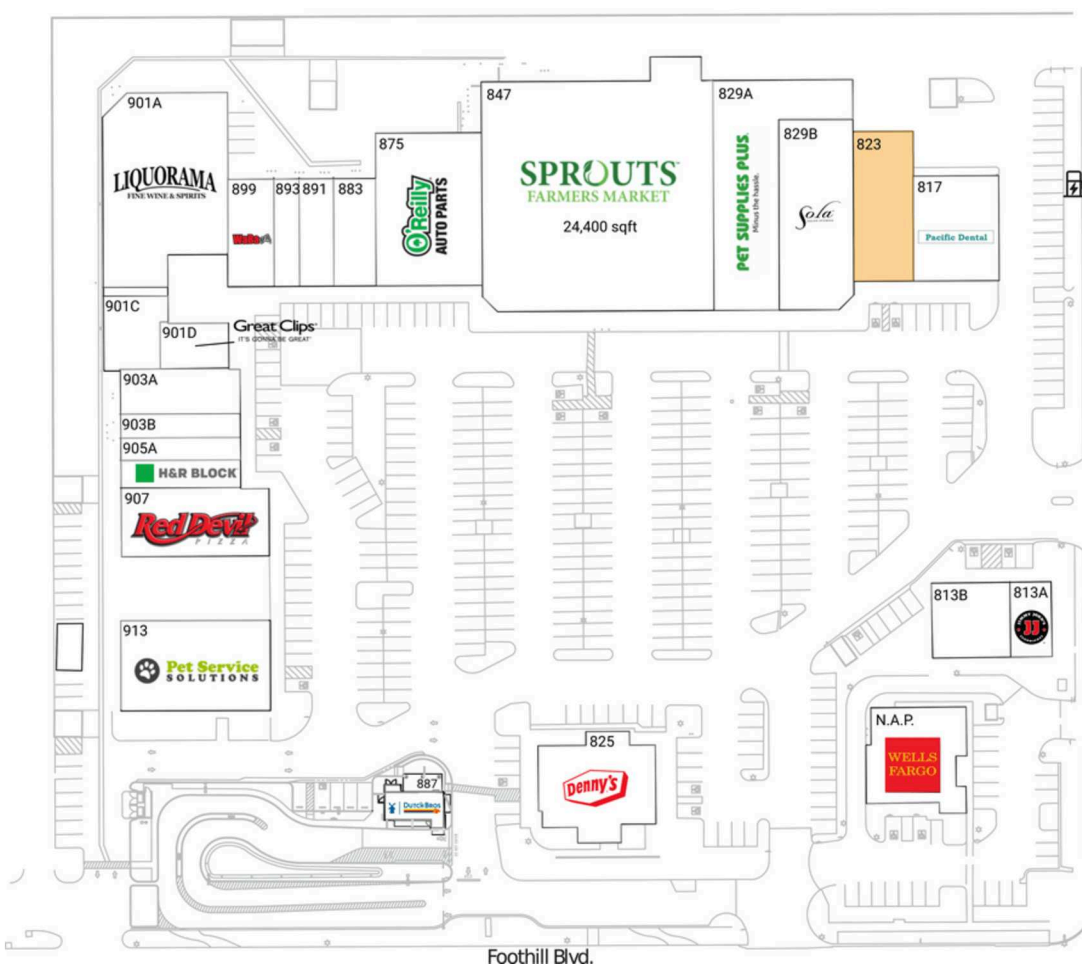

Upland Town Square

Riverside-San Bernardino-Ontario, CA

34.1072, -117.662
847 W Foothill Blvd | Upland, CA 91786

Available Space

823 4,000 SF

Current Retailers

N.A.P.	Wells Fargo	0 SF
813A	Jimmy John's	1,334 SF
813B	Mayweather Boxing & Fitness	2,667 SF
817	Pacific Dental	3,990 SF
825	Denny's	4,458 SF
829A	Pet Supplies Plus	7,993 SF
829B	Sola Salon	6,248 SF
847	Sprouts Farmers Market	24,400 SF
875	O'Reilly Auto Parts	7,000 SF
883	Mindful Space Yoga & Meditation	2,030 SF
887	Dutch Bros. Coffee	950 SF
891	The Taco Man	1,680 SF
893	Riceberry Thai Kitchen	1,202 SF
899	Waba Grill	2,088 SF
901A	Liquorama	9,800 SF
901C	Red Dragon Karate	1,939 SF
901D	Great Clips	1,411 SF
903A	Hotworx	2,400 SF
903B	Secret Sauce	1,200 SF
905A	Mimi Nail & Spa	1,320 SF
905B	H&R Block	1,480 SF
907	Red Devil Pizza	4,500 SF
913	Pet Service Solutions	6,000 SF

San Antonio Ave.

1756