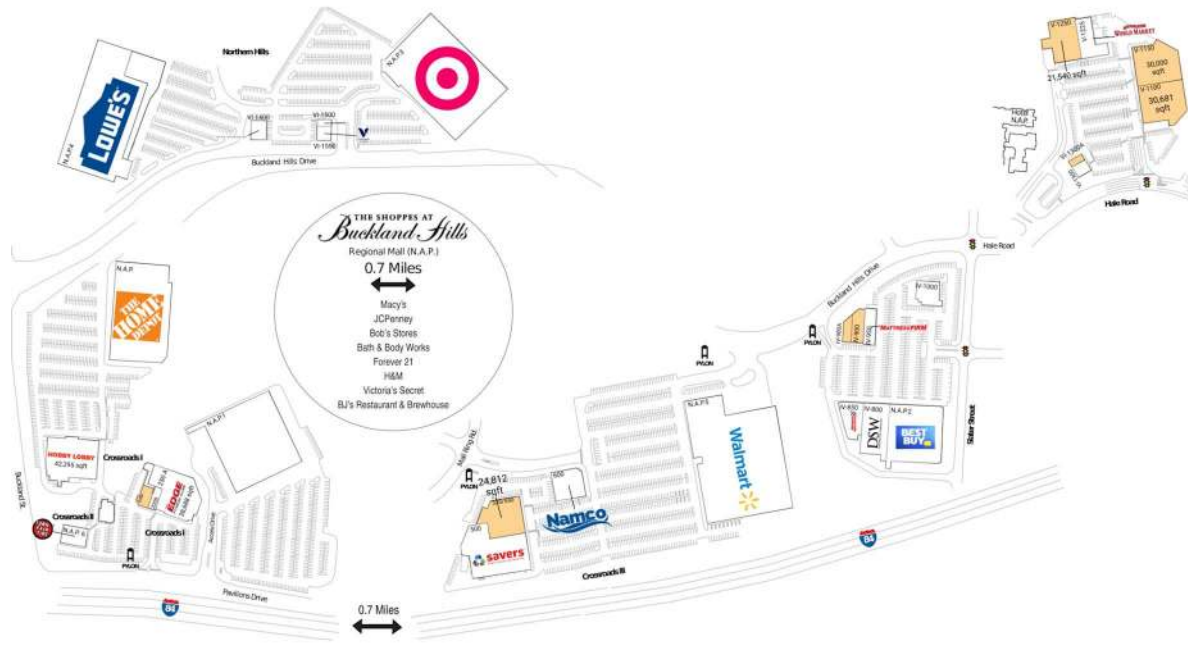

# The Manchester Collection

Hartford-East Hartford-Middletown, CT

41.8034, -72.5513

432 Buckland Hills Drive | Manchester, CT 06042-8755

## Available Space

IV-900	6,000 SF
IV-900A	2,500 SF
V-1100	30,681 SF
V-1150	30,000 SF
V-1250	21,540 SF
VI-1300A	1,685 SF
200A	4,553 SF
525/550	24,812 SF

## Current Retailers

IV-1000	Fontera Grill	7,342 SF
IV-800	DSW	20,000 SF
IV-850	Advance Auto Parts	10,888 SF
IV-950	Mattress Firm	4,640 SF
N.A.P.	The Home Depot	0 SF
N.A.P. 6	Town Fair Tire	0 SF
N.A.P.1	N.A.P.	0 SF
N.A.P.2	Best Buy	0 SF
N.A.P.3	Target	0 SF
N.A.P.4	Lowe's	0 SF
N.A.P.5	Walmart	0 SF
V-1225	Cost Plus World Market	16,710 SF
VI-1300	Kaoud Oriental Rugs	3,315 SF
VI-1400	Men's Wearhouse	6,000 SF
VI-1500	Sprint	1,980 SF
VI-1550	The Vitamin Shoppe	4,000 SF
100	Hobby Lobby	42,295 SF
200B	Total Fitness Equipment	3,000 SF
250 A	Edge Fitness	38,688 SF
500	Savers	30,000 SF
600	Namco	12,000 SF