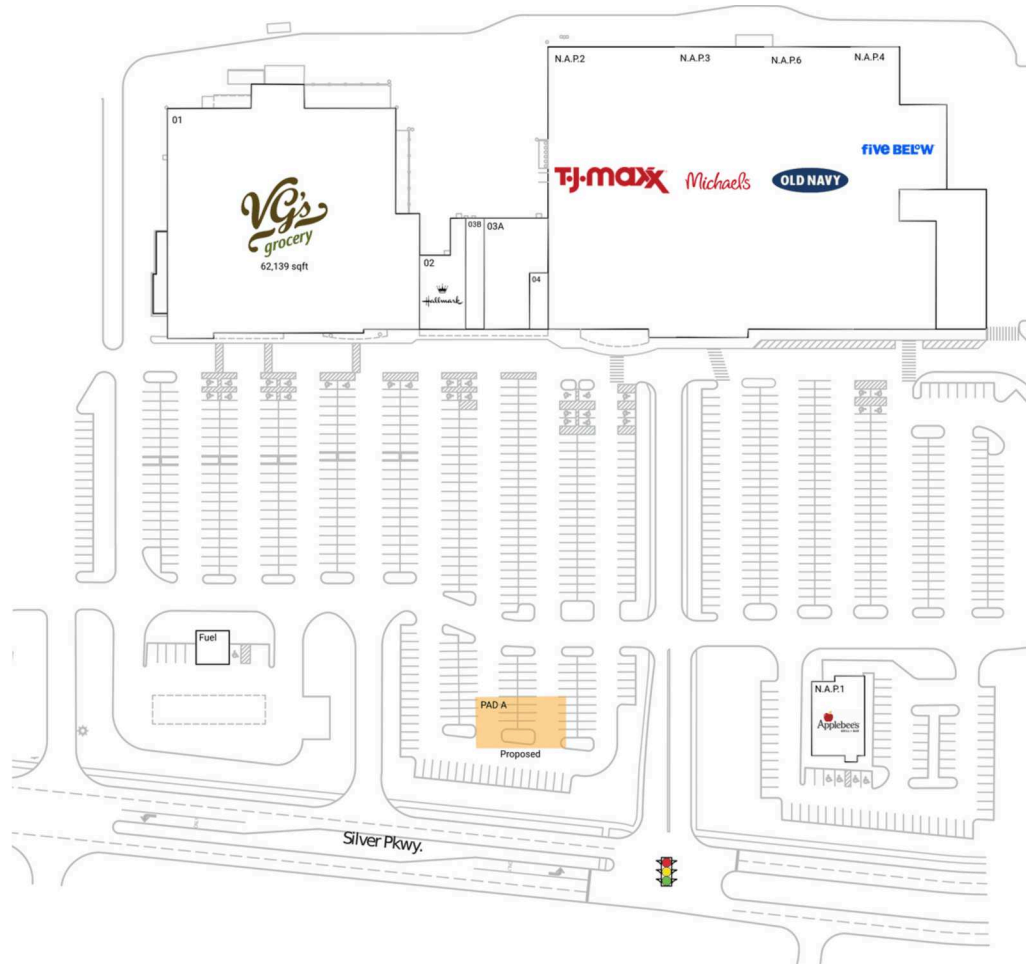

# Silver Lake

Flint, MI

42.7951, -83.7048

18005-18035 Silver Parkway | Fenton, MI 48430

## Available Space

PAD A 0 SF

## Current Retailers

N.A.P.1	Applebee's	0 SF
N.A.P.2	T.J. Maxx	0 SF
N.A.P.3	Michaels	0 SF
N.A.P.4	Five Below	0 SF
N.A.P.6	Old Navy	0 SF
01	VG's Grocery	62,139 SF
02	Hallmark	4,363 SF
03A	Gilk's	7,200 SF
03B	Pro Nails	2,400 SF
04	American Associates Realtors	1,200 SF