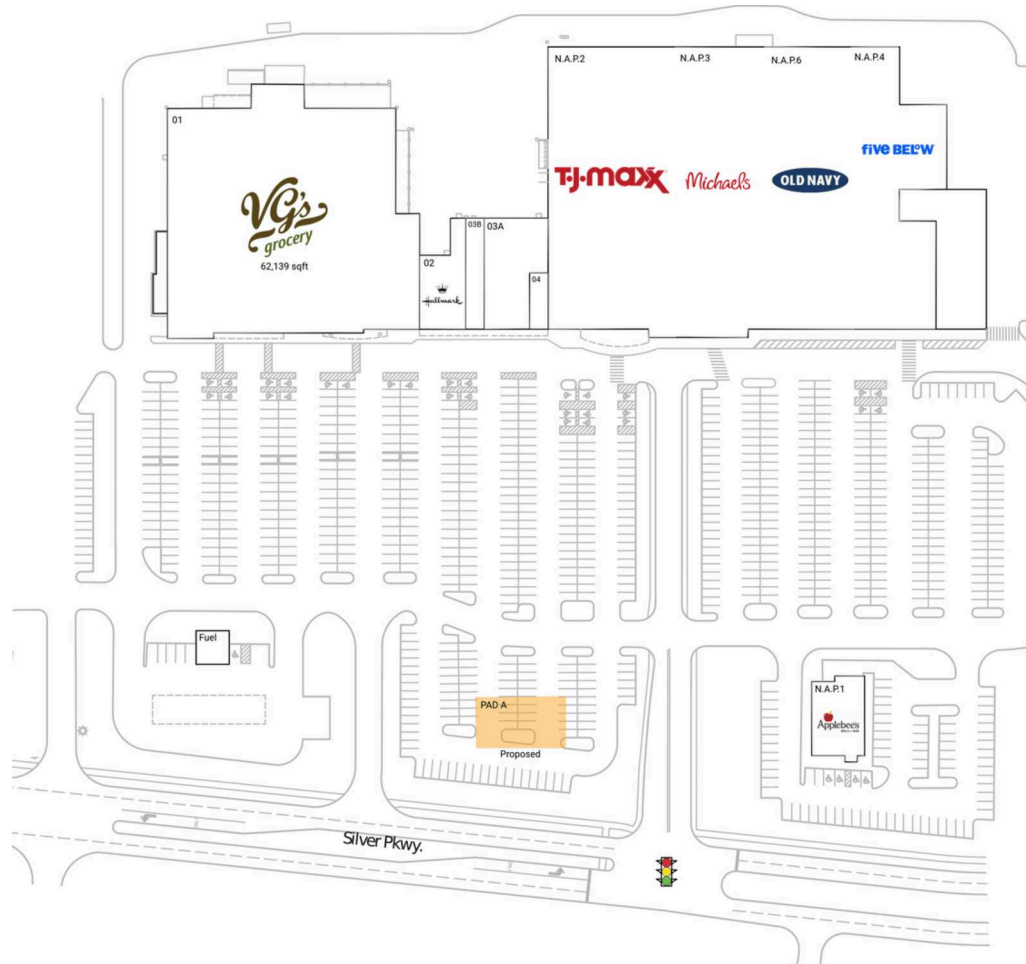

Silver Lake

Flint, MI

42.7951, -83.7048

18005-18035 Silver Parkway | Fenton, MI 48430

Available Space

PAD A 0 SF

Current Retailers

N.A.P.1	Applebee's	0 SF
N.A.P.2	T.J. Maxx	0 SF
N.A.P.3	Michaels	0 SF
N.A.P.4	Five Below	0 SF
N.A.P.6	Old Navy	0 SF
01	VG's Grocery	62,139 SF
02	Hallmark	4,363 SF
03A	Gilk's	7,200 SF
03B	Pro Nails	2,400 SF
04	American Associates Realtors	1,200 SF