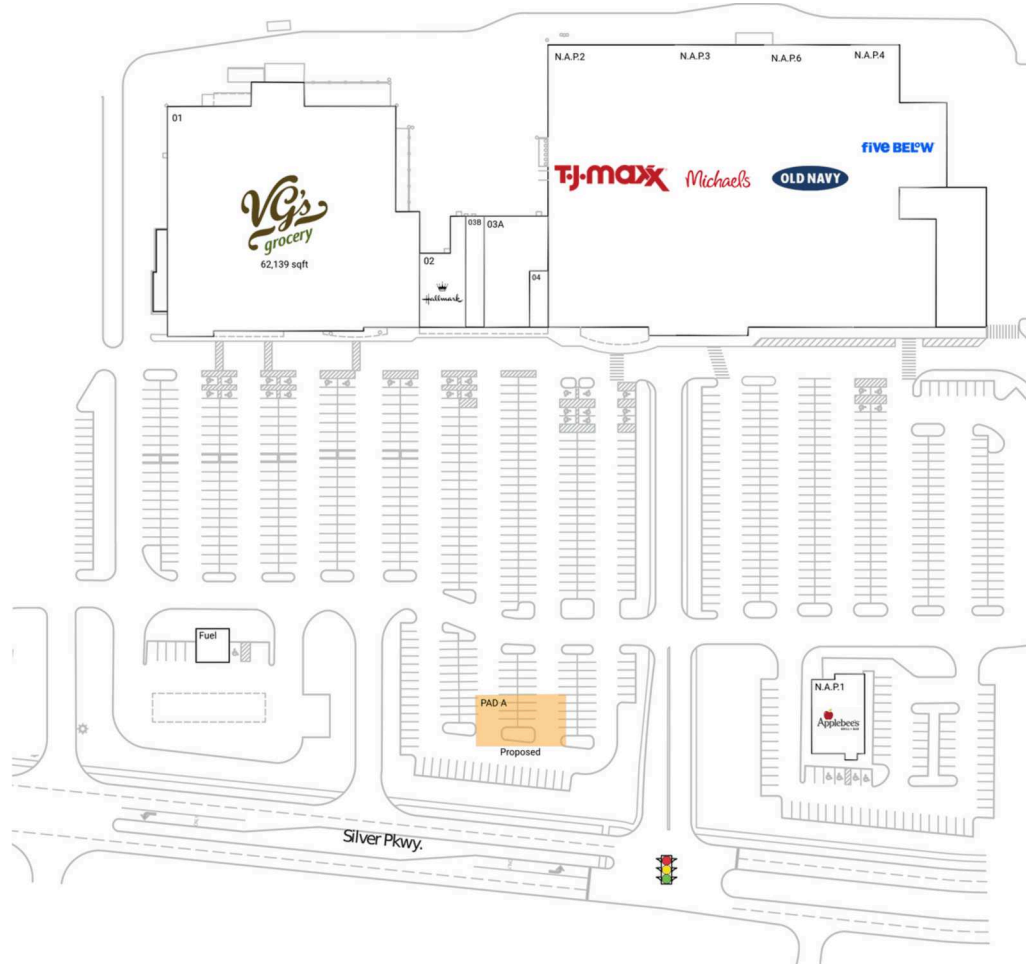

# Silver Lake

Flint, MI

42.7947, -83.7371  
18005-18035 Silver Parkway | Fenton, MI 48430

## Available Space

PAD A 0 SF

## Current Retailers

N.A.P.1	Applebee's	0 SF
N.A.P.2	T.J. Maxx	0 SF
N.A.P.3	Michaels	0 SF
N.A.P.4	Five Below	0 SF
N.A.P.6	Old Navy	0 SF
01	VG's Grocery	62,139 SF
02	Hallmark	4,363 SF
03A	Gilk's	7,200 SF
03B	Pro Nails	2,400 SF
04	American Associates Realtors	1,200 SF