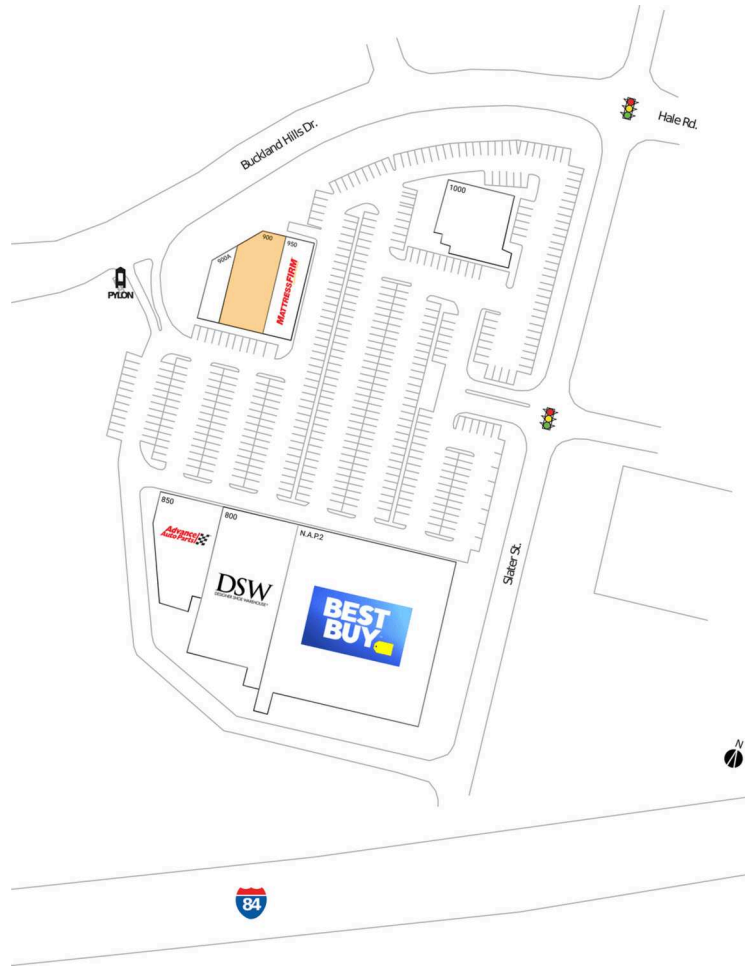

Slater Street

Hartford-East Hartford-Middletown, CT

41.7834, -72.5232

110 Slater Street | Manchester, CT 06042

Available Space

900 6,000 SF

Current Retailers

N.A.P.2	Best Buy	0 SF
800	DSW	20,000 SF
850	Advance Auto Parts	10,888 SF
900A	Teriyaki Box	2,500 SF
950	Mattress Firm	4,640 SF
1000	Fontera Grill	7,342 SF