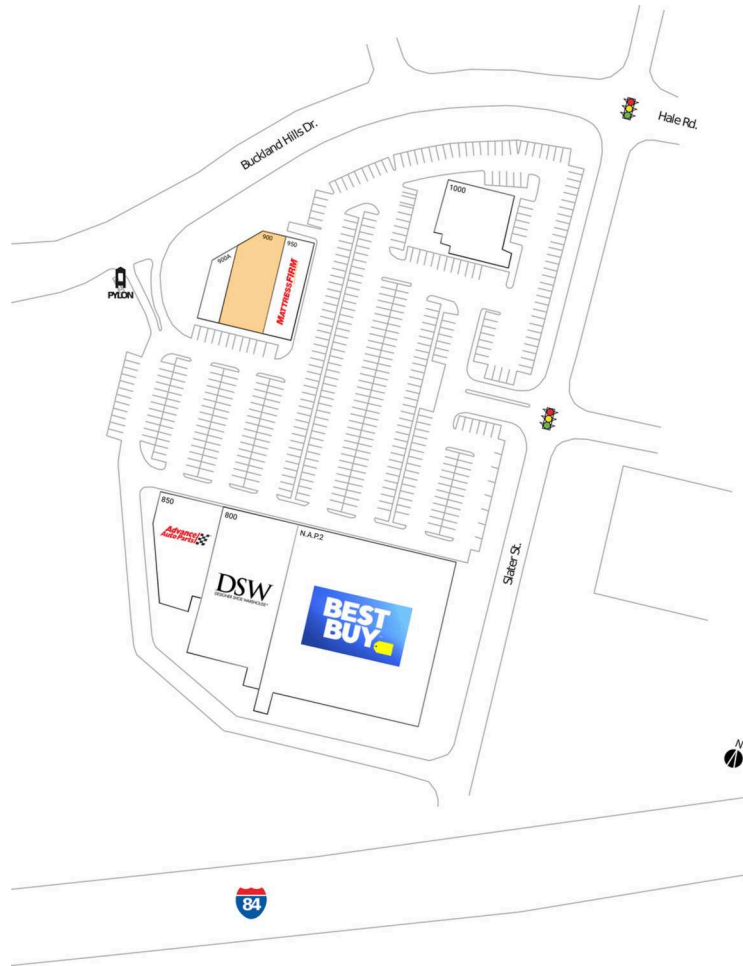

Slater Street

Hartford-West Hartford-East Hartford, CT

41.7834, -72.5232
110 Slater Street | Manchester, CT 06042

Available Space

900 6,000 SF

Current Retailers

N.A.P.2	Best Buy	0 SF
800	DSW	20,000 SF
850	Advance Auto Parts	10,888 SF
900A	Teriyaki Box	2,500 SF
950	Mattress Firm	4,640 SF
1000	Fontera Grill	7,342 SF