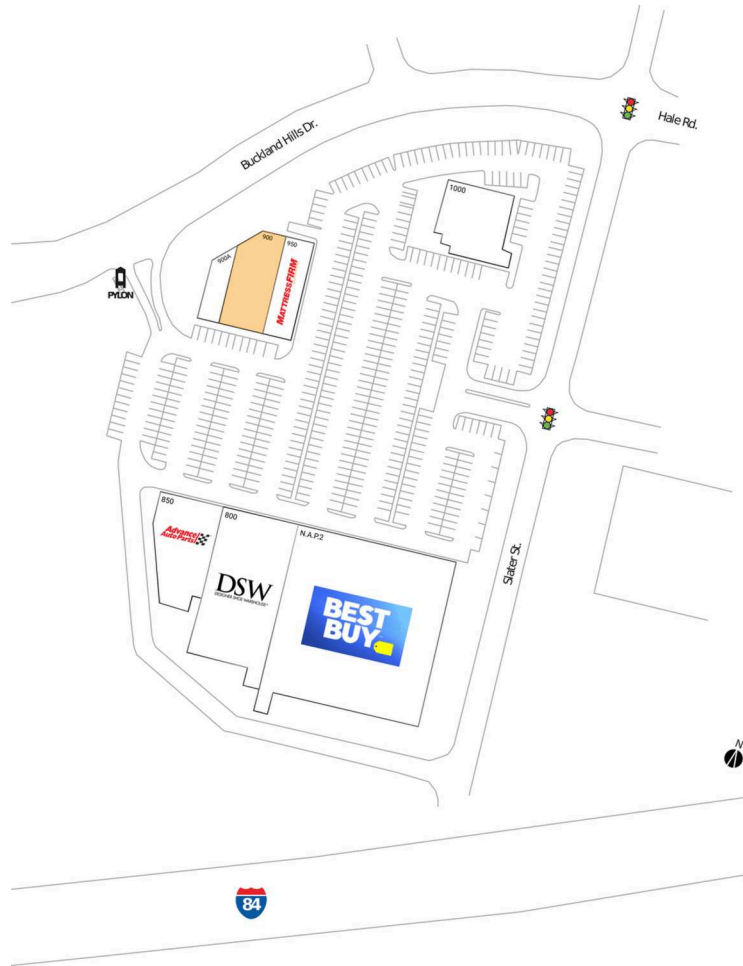

# Slater Street

Hartford-West Hartford-East Hartford, CT

41.7834, -72.5232  
110 Slater Street | Manchester, CT 06042

## Available Space

900 6,000 SF

## Current Retailers

N.A.P.2	Best Buy	0 SF
800	DSW	20,000 SF
850	Advance Auto Parts	10,888 SF
900A	Teriyaki Box	2,500 SF
950	Mattress Firm	4,640 SF
1000	Fontera Grill	7,342 SF

4235