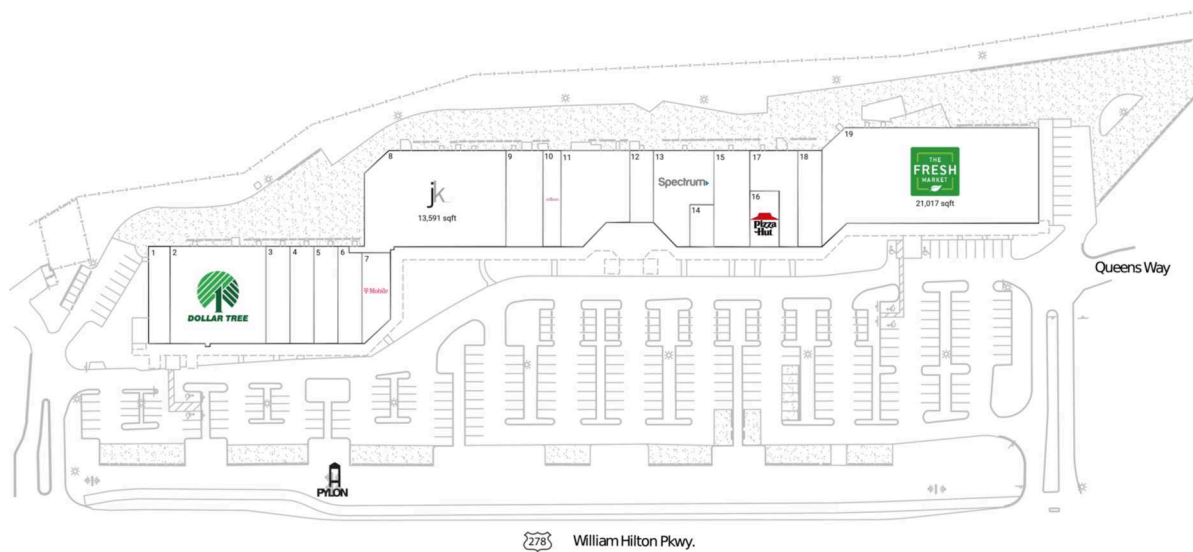

Fresh Market Shoppes

Hilton Head Island-Bluffton, SC

32.1696, -80.7391

890 William Hilton Pkwy | Hilton Head Island, SC 29928

Current Retailers

1	Lulu Kitchen	2,091 SF
2	Dollar Tree	9,408 SF
3	Affordables Apparel	2,360 SF
4	Bonitz Flooring Group	2,360 SF
5	Phillips Shoes	2,360 SF
6	StretchLab	2,058 SF
7	T-Mobile	1,470 SF
8	John Kilmer Fine Interiors	13,591 SF
9	HHI Golf Shoppe	3,540 SF
10	Duck Donuts	1,660 SF
11	Madre And Mercado	6,856 SF
12	Gruber's New York Deli	1,770 SF
13	Spectrum	4,417 SF
14	Specs Hilton Head	1,160 SF
15	Hilton Head Shirt Company	3,568 SF
16	Pizza Hut	1,600 SF
17	Spectrum Paint	2,725 SF
18	Cora Physical Therapy	2,348 SF
19	The Fresh Market	21,017 SF