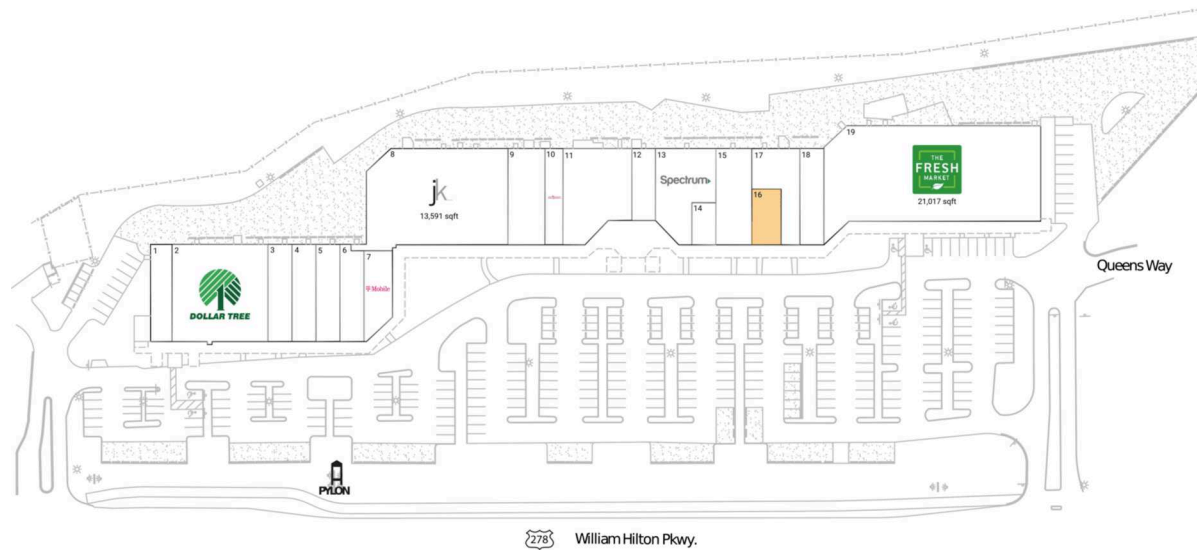

# The Fresh Market Shoppes

Hilton Head Island-Bluffton-Port Royal, SC

32.1696, -80.7391  
890 William Hilton Pkwy | Hilton Head Island, SC 29928

## Available Space

16 1,600 SF

## Current Retailers

1	Lulu Kitchen	2,091 SF
2	Dollar Tree	9,408 SF
3	Affordables Apparel	2,360 SF
4	Bonitz Flooring Group	2,360 SF
5	Phillips Shoes	2,360 SF
6	StretchLab	2,058 SF
7	T-Mobile	1,470 SF
8	John Kilmer Fine Interiors	13,591 SF
9	HHI Golf Shoppe	3,540 SF
10	Duck Donuts	1,660 SF
11	Madre And Mercado	6,856 SF
12	Gruber's New York Deli	1,770 SF
13	Spectrum	4,417 SF
14	Specs Hilton Head	1,160 SF
15	Hilton Head Shirt Company	3,568 SF
17	Spectrum Paint	2,725 SF
18	Cora Physical Therapy	2,348 SF
19	The Fresh Market	21,017 SF