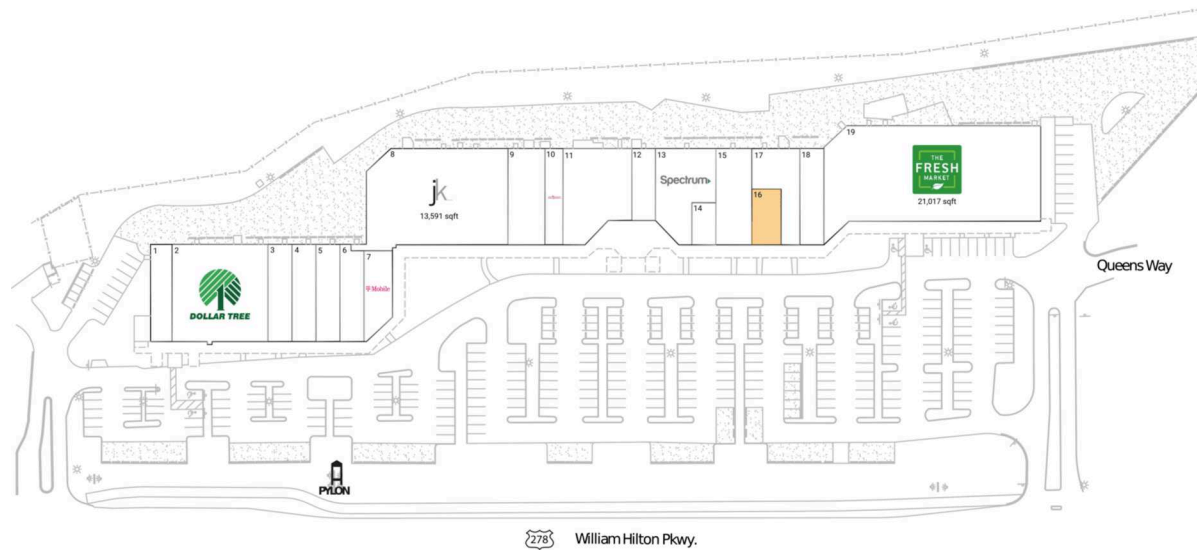

The Fresh Market Shoppes

Hilton Head Island-Bluffton-Port Royal, SC

32.1696, -80.7391
890 William Hilton Pkwy | Hilton Head Island, SC 29928

Available Space

16 1,600 SF

Current Retailers

1	Lulu Kitchen	2,091 SF
2	Dollar Tree	9,408 SF
3	Affordables Apparel	2,360 SF
4	Bonitz Flooring Group	2,360 SF
5	Phillips Shoes	2,360 SF
6	StretchLab	2,058 SF
7	T-Mobile	1,470 SF
8	John Kilmer Fine Interiors	13,591 SF
9	HHI Golf Shoppe	3,540 SF
10	Duck Donuts	1,660 SF
11	Madre And Mercado	6,856 SF
12	Gruber's New York Deli	1,770 SF
13	Spectrum	4,417 SF
14	Specs Hilton Head	1,160 SF
15	Hilton Head Shirt Company	3,568 SF
17	Spectrum Paint	2,725 SF
18	Cora Physical Therapy	2,348 SF
19	The Fresh Market	21,017 SF