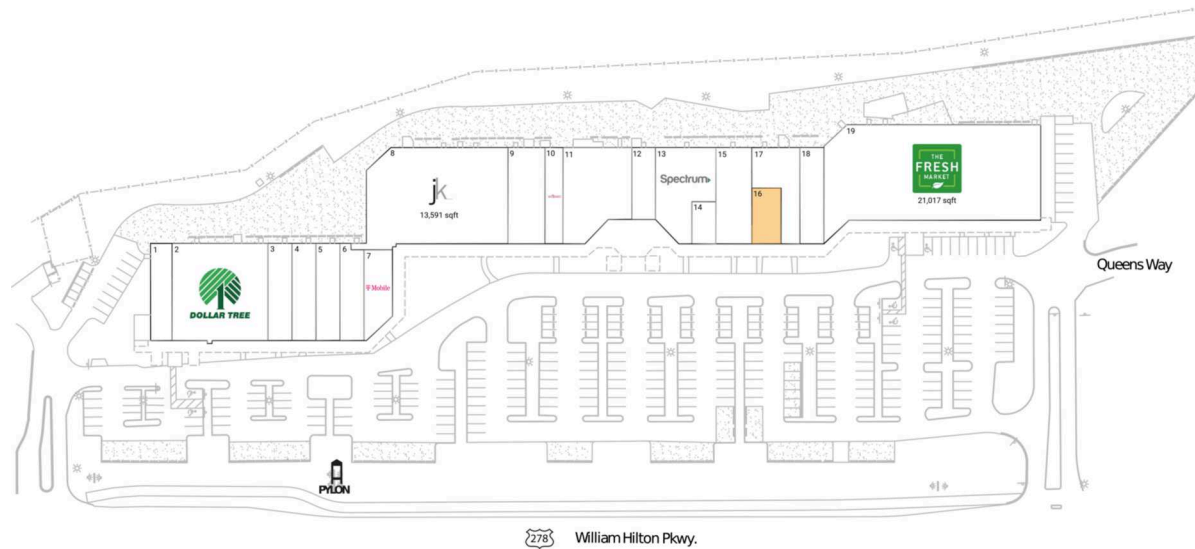

The Fresh Market Shoppes

Hilton Head Island-Bluffton-Port Royal, SC

32.1696, -80.7391
890 William Hilton Pkwy | Hilton Head Island, SC 29928

Available Space

16 1,600 SF

Current Retailers

1	Lulu Kitchen	2,091 SF
2	Dollar Tree	9,408 SF
3	Affordables Apparel	2,360 SF
4	Bonitz Flooring Group	2,360 SF
5	Phillips Shoes	2,360 SF
6	StretchLab	2,058 SF
7	T-Mobile	1,470 SF
8	John Kilmer Fine Interiors	13,591 SF
9	HHI Golf Shoppe	3,540 SF
10	Duck Donuts	1,660 SF
11	Madre And Mercado	6,856 SF
12	Gruber's New York Deli	1,770 SF
13	Spectrum	4,417 SF
14	Specs Hilton Head	1,160 SF
15	Hilton Head Shirt Company	3,568 SF
17	Spectrum Paint	2,725 SF
18	Cora Physical Therapy	2,348 SF
19	The Fresh Market	21,017 SF