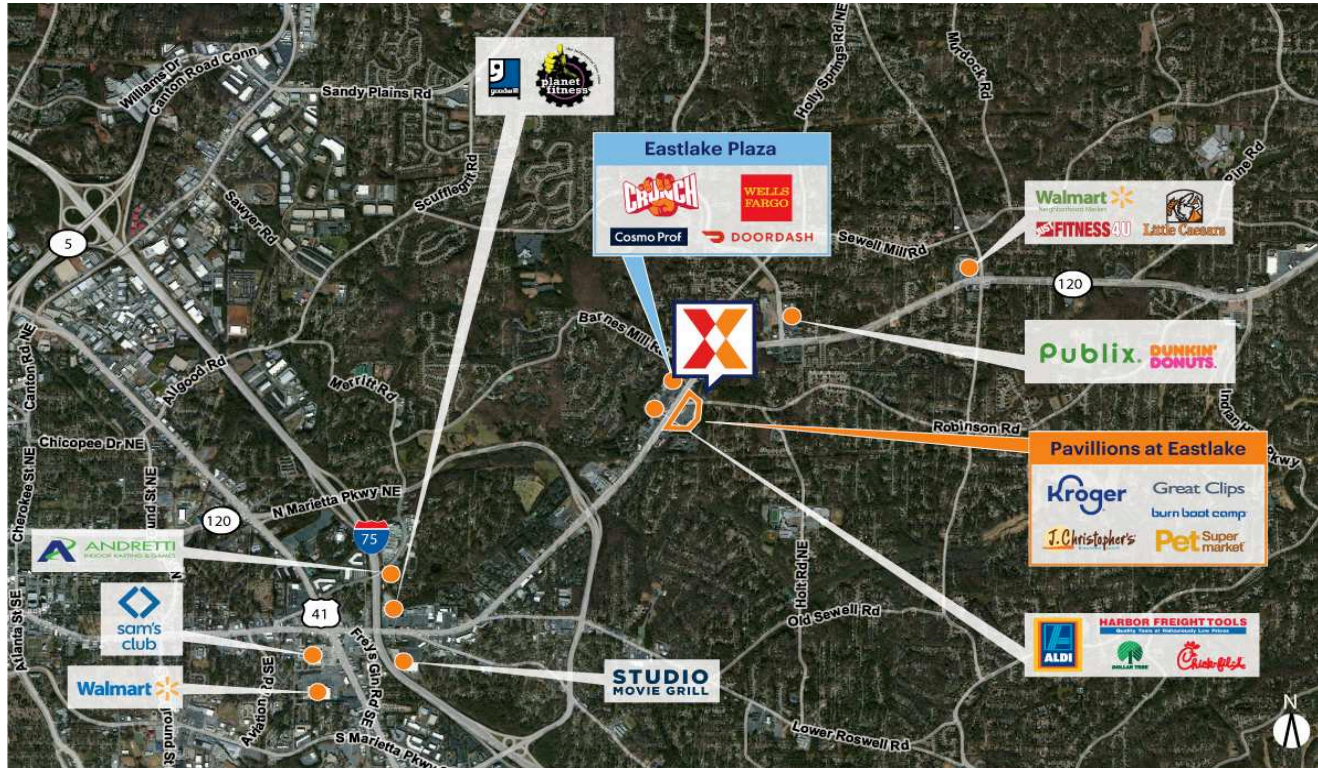

# Pavilions at Eastlake

Atlanta-Sandy Springs-Roswell, GA

33.9681, -84.4885  
2100 Roswell Road | Marietta, GA 30062

Center Size: 144,351 SF

Demographics	1 Mile	3 Mile	5 Mile
	10,118	76,668	197,486
	4,404	29,196	77,406
	\$94,429	\$108,916	\$114,399

Commercial center anchored by a recently remodeled Kroger with strong lineup of national retailers including Miracle Ear, T-Mobile & Great Clips

Surrounded by a dense population of 76,000+ with an average household income of \$108,000+ within a 3-mile radius

High visibility on Roswell Rd from 55,000+ vehicles daily

Close proximity to I-120 and I-75

## Current Retailers

N.A.P.	Convenience Retail	0 SF
N.A.P.1	The UPS Store	0 SF
NAP	Kroger Fuel Center	0 SF
01	Urban Escape Games	5,234 SF
01A	Urban Escape Games	1 SF
02	Art Cleaners	1,375 SF
03	Café Rivkah	2,400 SF
04	Quik Clinic	1,200 SF
04A	World Finance	1,200 SF
05	Ege Sushi & Japanese Cuisine	1,200 SF
06	J. Christopher's	5,778 SF
07	Romie Nails	3,375 SF
08	BenchMark Physical Therapy	1,500 SF
09	PSI Testing Services	1,900 SF
11	Phenix Salon Suites	5,500 SF
12	Kroger	63,419 SF
14	Taichi Bubble Tea	2,800 SF
15	Pet Supermarket	6,364 SF
17	Lorenza Jewelry	1,225 SF
18	Miracle-Ear	1,200 SF
19	Great Clips	1,200 SF
20	Total by Verizon	1,200 SF
21	Nail Design	2,000 SF
22	Radiance Therapy	1,600 SF
24	Bella Lash Perfumes	900 SF
25	American Deli	1,206 SF
26	Mezza Luna Pasta & Seafood	2,052 SF
29	Ruff 'N Sluff Bridge Club	1,685 SF
30	Smile 365 Dental	1,388 SF
38	The Music Studio Atlanta	5,000 SF
39	Q Tailor	680 SF
40	Burn Boot Camp	4,904 SF
43	Richard Orthodontics	2,452 SF
45	Miller Veterinary Services	3,031 SF