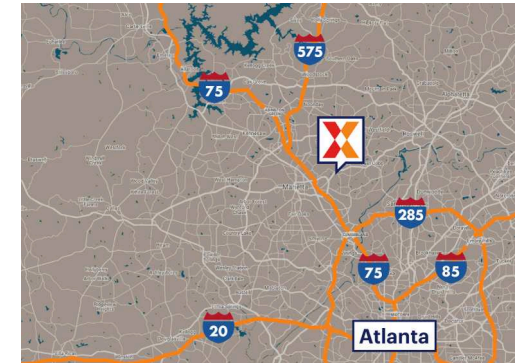

# Pavilions at Eastlake

Atlanta-Sandy Springs-Roswell, GA

33.9681, -84.4885  
2100 Roswell Road | Marietta, GA 30062

Center Size: 144,351 SF

Demographics	1 Mile	3 Mile	5 Mile
	10,118	76,668	197,486
	4,404	29,196	77,406
	\$94,429	\$108,916	\$114,399

Commercial center anchored by a recently remodeled Kroger with strong lineup of national retailers including Miracle Ear, T-Mobile & Great Clips

Surrounded by a dense population of 76,000+ with an average household income of \$108,000+ within a 3-mile radius

High visibility on Roswell Rd from 55,000+ vehicles daily

Close proximity to I-120 and I-75

## Current Retailers

N.A.P.	Convenience Retail	0 SF
N.A.P.1	The UPS Store	0 SF
NAP	Kroger Fuel Center	0 SF
01	Urban Escape Games	5,234 SF
01A	Urban Escape Games	1 SF
02	Art Cleaners	1,375 SF
03	Café Rivkah	2,400 SF
04	Quik Clinic	1,200 SF
04A	World Finance	1,200 SF
05	Ege Sushi & Japanese Cuisine	1,200 SF
06	J. Christopher's	5,778 SF
07	Romie Nails	3,375 SF
08	BenchMark Physical Therapy	1,500 SF
09	PSI Testing Services	1,900 SF
11	Phenix Salon Suites	5,500 SF
12	Kroger	63,419 SF
14	Taichi Bubble Tea	2,800 SF
15	Pet Supermarket	6,364 SF
17	Lorenza Jewelry	1,225 SF
18	Miracle-Ear	1,200 SF
19	Great Clips	1,200 SF
20	Total by Verizon	1,200 SF
21	Nail Design	2,000 SF
22	Radiance Therapy	1,600 SF
24	Bella Lash Perfumes	900 SF
25	American Deli	1,206 SF
26	Mezza Luna Pasta & Seafood	2,052 SF
29	Ruff 'N Sluff Bridge Club	1,685 SF
30	Smile 365 Dental	1,388 SF
38	The Music Studio Atlanta	5,000 SF
39	Q Tailor	680 SF
40	Burn Boot Camp	4,904 SF
43	Richard Orthodontics	2,452 SF
45	Miller Veterinary Services	3,031 SF