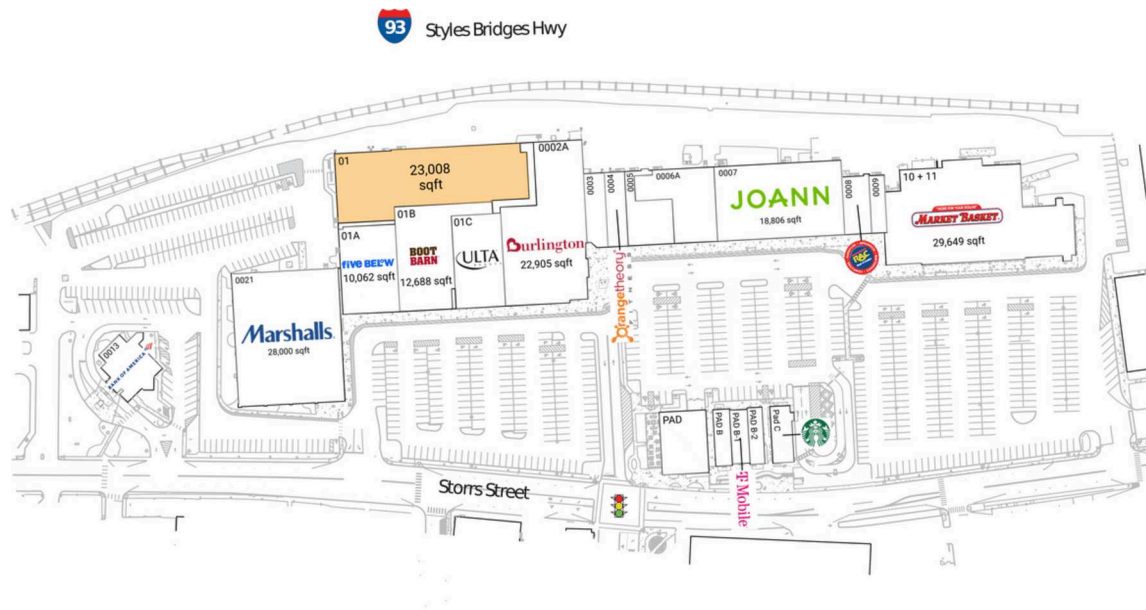

High visibility from 69,000+ vehicles daily on I-93

Located within walking distance of the densely populated area of downtown Concord and the New Hampshire Capitol offices

Strong lineup of regional and national retailers including Market Basket, Marshalls, Burlington Stores and New Hampshire Liquor & Wine Outlet

Capitol Shopping Center

Concord, NH

43.2042, -71.5334

50 Storrs Street | Concord, NH 03301-4837

Available Space

01 23,008 SF

Current Retailers

PAD	110 Grill	6,000 SF
PAD B	Playa Bowls	1,600 SF
PAD B-1	T-Mobile	1,930 SF
PAD B-2	Xfinity and/or Comcast	1,800 SF
Pad C	Starbucks	2,325 SF
01A	Five Below	10,062 SF
01B	Boot Barn	12,688 SF
01C	Ulta Beauty	9,205 SF
0002A	Burlington	22,905 SF
0003	Sun Tan City	3,210 SF
0004	Orangetheory Fitness	3,000 SF
0005	Bellavii Beauty Lounge	5,000 SF
0006A	New Hampshire State Liquor Store	8,300 SF
0007	JOANN Fabric and Craft Stores	18,806 SF
0008	Rent-A-Center	3,096 SF
0009	Sal's Just Pizza	2,546 SF
10 + 11	Market Basket	29,649 SF
0013	Bank of America	4,200 SF
0021	Marshalls	28,000 SF