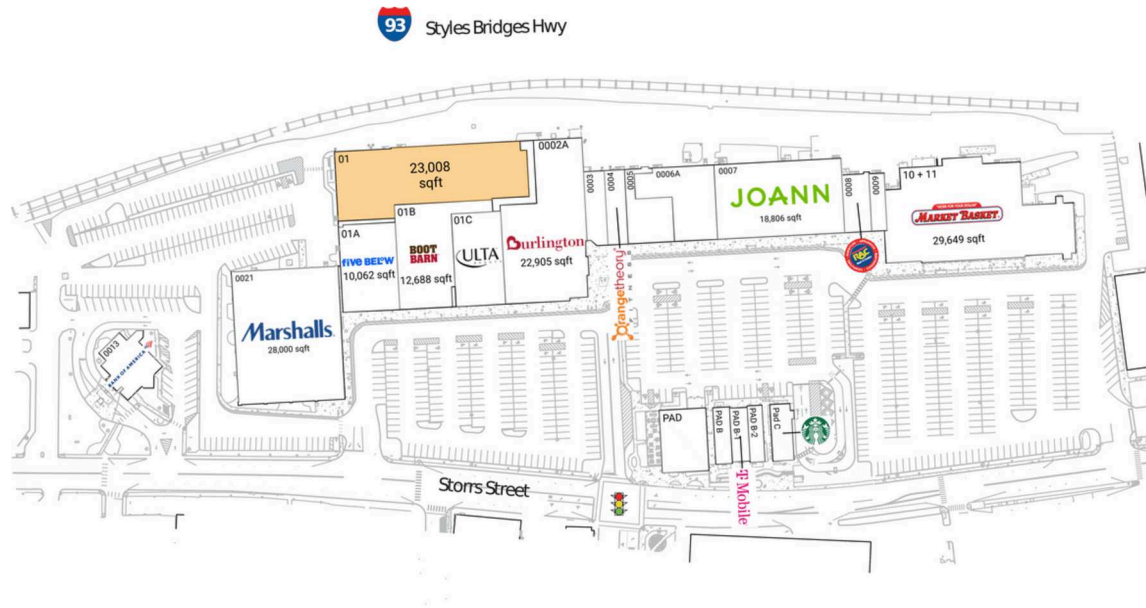

High visibility from 69,000+ vehicles daily on I-93

Located within walking distance of the densely populated area of downtown Concord and the New Hampshire Capitol offices

Strong lineup of regional and national retailers including Market Basket, Marshalls, Burlington Stores and New Hampshire Liquor & Wine Outlet

## Available Space

01 23,008 SF

## Current Retailers

PAD	110 Grill	6,000 SF
PAD B	Playa Bowls	1,600 SF
PAD B-1	T-Mobile	1,930 SF
PAD B-2	Xfinity and/or Comcast	1,800 SF
Pad C	Starbucks	2,325 SF
01A	Five Below	10,062 SF
01B	Boot Barn	12,688 SF
01C	Ulta Beauty	9,205 SF
0002A	Burlington	22,905 SF
0003	Sun Tan City	3,210 SF
0004	Orangetheory Fitness	3,000 SF
0005	Bellavii Beauty Lounge	5,000 SF
0006A	New Hampshire State Liquor Store	8,300 SF
0007	JOANN Fabric and Craft Stores	18,806 SF
0008	Rent-A-Center	3,096 SF
0009	Sal's Just Pizza	2,546 SF
10 + 11	Market Basket	29,649 SF
0013	Bank of America	4,200 SF
0021	Marshalls	28,000 SF