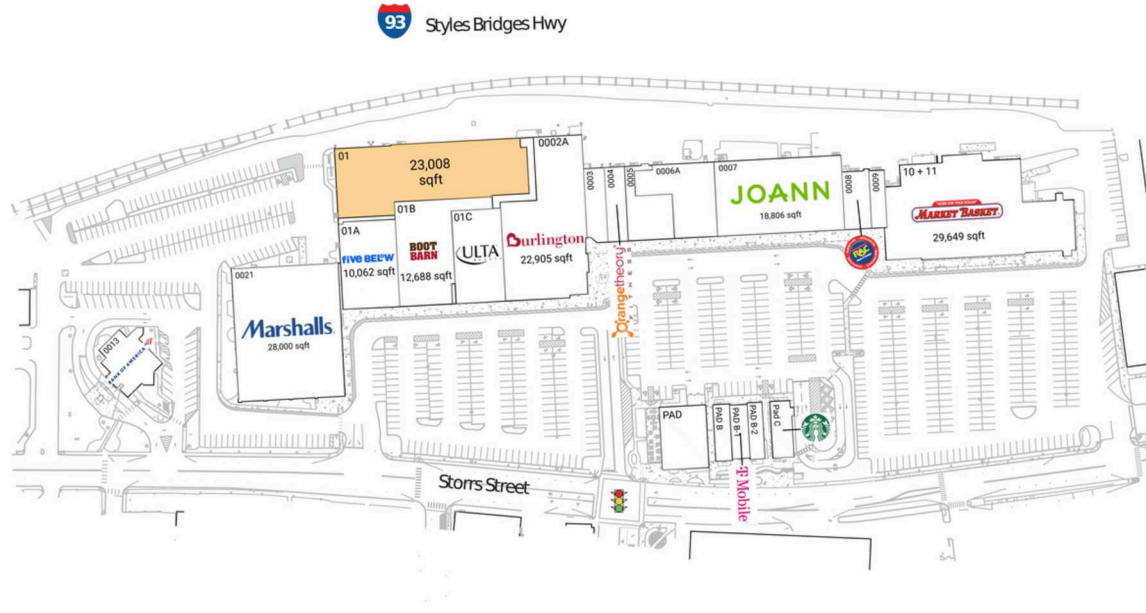

Capitol Shopping Center

Concord, NH

43.2042, -71.5334

50 Storrs Street | Concord, NH 03301-4837

Center Size: 196,542 SF

Demographics	3 Mile	7 Mile	20 Mile
	29,463	67,112	360,455
	12,636	27,135	142,574
	\$89,968	\$98,402	\$97,390

High visibility from 69,000+ vehicles daily on I-93

Located within walking distance of the densely populated area of downtown Concord and the New Hampshire Capitol offices

Strong lineup of regional and national retailers including Market Basket, Marshalls, Burlington Stores and New Hampshire Liquor & Wine Outlet

Capitol Shopping Center

Concord, NH

43.2042, -71.5334

50 Storrs Street | Concord, NH 03301-4837

Available Space

01 23,008 SF

Current Retailers

PAD	110 Grill	6,000 SF
PAD B	Playa Bowls	1,600 SF
PAD B-1	T-Mobile	1,930 SF
PAD B-2	Xfinity and/or Comcast	1,800 SF
Pad C	Starbucks	2,325 SF
01A	Five Below	10,062 SF
01B	Boot Barn	12,688 SF
01C	Ulta Beauty	9,205 SF
0002A	Burlington	22,905 SF
0003	Sun Tan City	3,210 SF
0004	Orangetheory Fitness	3,000 SF
0005	Bellavii Beauty Lounge	5,000 SF
0006A	New Hampshire State Liquor Store	8,300 SF
0007	JOANN Fabric and Craft Stores	18,806 SF
0008	Rent-A-Center	3,096 SF
0009	Sal's Just Pizza	2,546 SF
10 + 11	Market Basket	29,649 SF
0013	Bank of America	4,200 SF
0021	Marshalls	28,000 SF