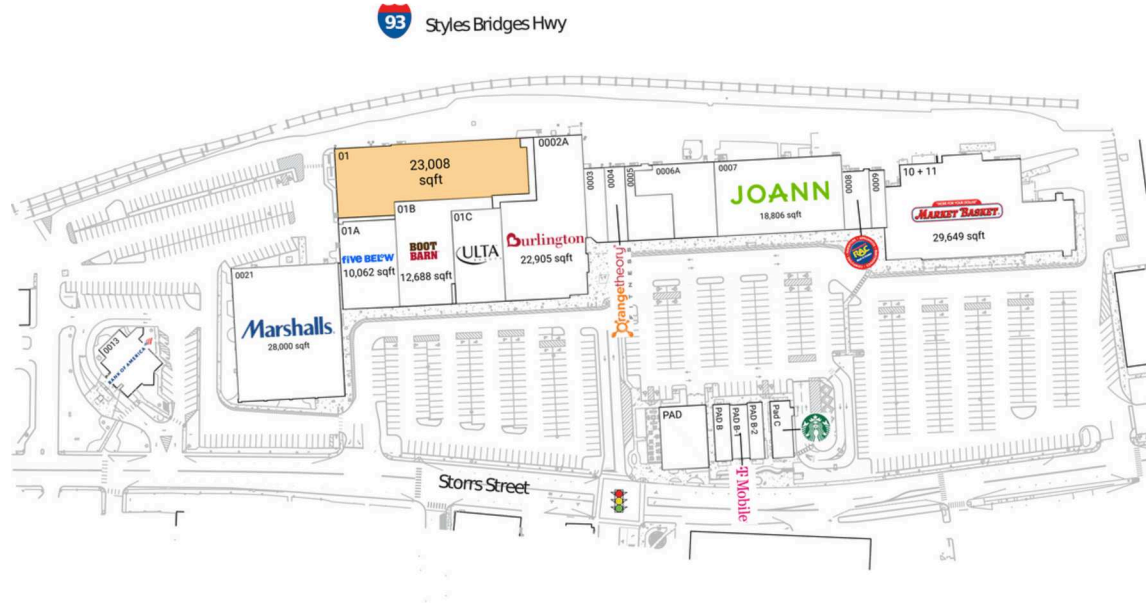

Capitol Shopping Center

Concord, NH

43.2042, -71.5334

50 Storrs Street | Concord, NH 03301-4837

Center Size: 196,542 SF

Demographics	3 Mile	7 Mile	20 Mile
	29,463	67,112	360,455
	12,636	27,135	142,574
	\$89,968	\$98,402	\$97,390

High visibility from 69,000+ vehicles daily on I-93

Located within walking distance of the densely populated area of downtown Concord and the New Hampshire Capitol offices

Strong lineup of regional and national retailers including Market Basket, Marshalls, Burlington Stores and New Hampshire Liquor & Wine Outlet

Capitol Shopping Center

Concord, NH

43.2042, -71.5334

50 Storrs Street | Concord, NH 03301-4837

Available Space

01 23,008 SF

Current Retailers

PAD	110 Grill	6,000 SF
PAD B	Playa Bowls	1,600 SF
PAD B-1	T-Mobile	1,930 SF
PAD B-2	Xfinity and/or Comcast	1,800 SF
Pad C	Starbucks	2,325 SF
01A	Five Below	10,062 SF
01B	Boot Barn	12,688 SF
01C	Ulta Beauty	9,205 SF
0002A	Burlington	22,905 SF
0003	Sun Tan City	3,210 SF
0004	Orangetheory Fitness	3,000 SF
0005	Bellavii Beauty Lounge	5,000 SF
0006A	New Hampshire State Liquor Store	8,300 SF
0007	JOANN Fabric and Craft Stores	18,806 SF
0008	Rent-A-Center	3,096 SF
0009	Sal's Just Pizza	2,546 SF
10 + 11	Market Basket	29,649 SF
0013	Bank of America	4,200 SF
0021	Marshalls	28,000 SF